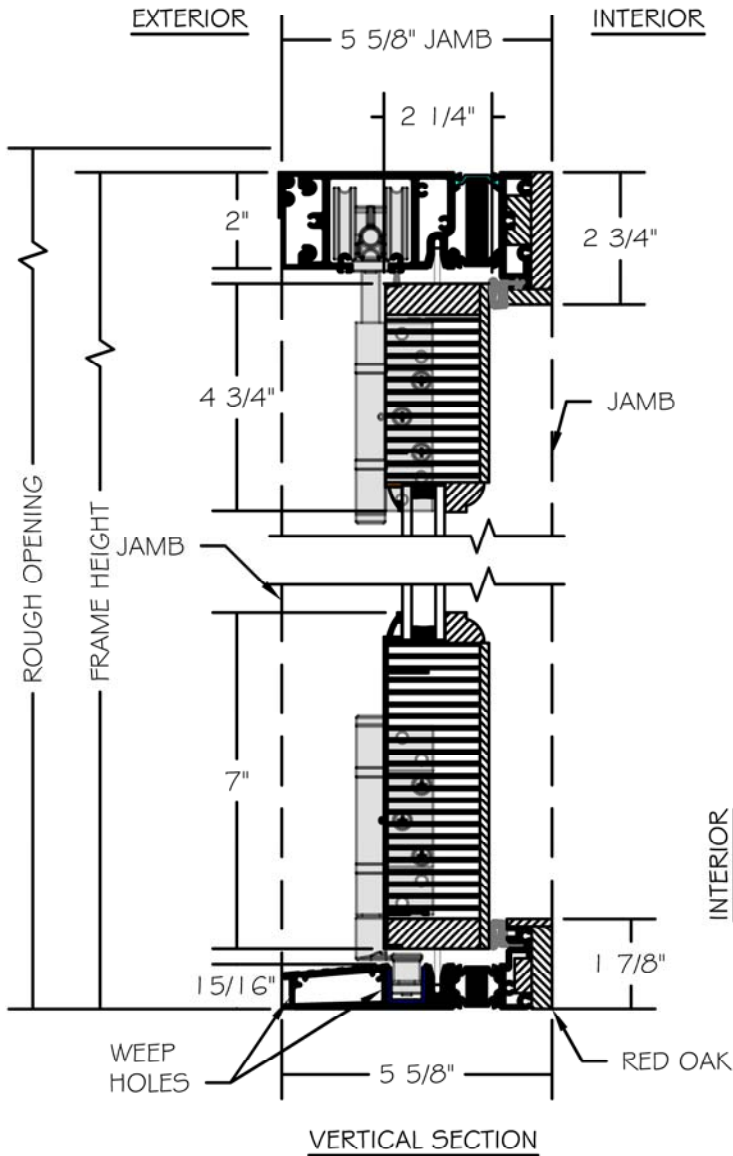

(SPECIFICATIONS MAY CHANGE WITHOUT NOTICE TO IMPROVE FUNCTION OR DESIGN)

ENERGY PERFORMANCE TRADITIONAL CLAD/WOOD BI-FOLD w/ALUMINUM SILL

SCALE: 3" = 1'-0"

INTERIOR WOOD STICKING OPTIONS

-  SQUARE STICKING
-  BEVEL STICKING
-  OVOLO STICKING

TO PRINT TO SCALE, SELECT "ACTUAL SIZE" OR DESELECT "FIT TO PAGE" IN PRINT DIALOGUE BOX

PROPRIETARY AND CONFIDENTIAL
THIS DRAWING AND ITS CONTENTS ARE THE PROPERTY OF AG MILLWORKS. REPRODUCTION OF ANY PART OF THE DRAWING IN ANY FORM WHATSOEVER WITHOUT THE PRIOR WRITTEN PERMISSION OF AG MILLWORKS IS STRICTLY FORBIDDEN. © 2021 AG MILLWORKS