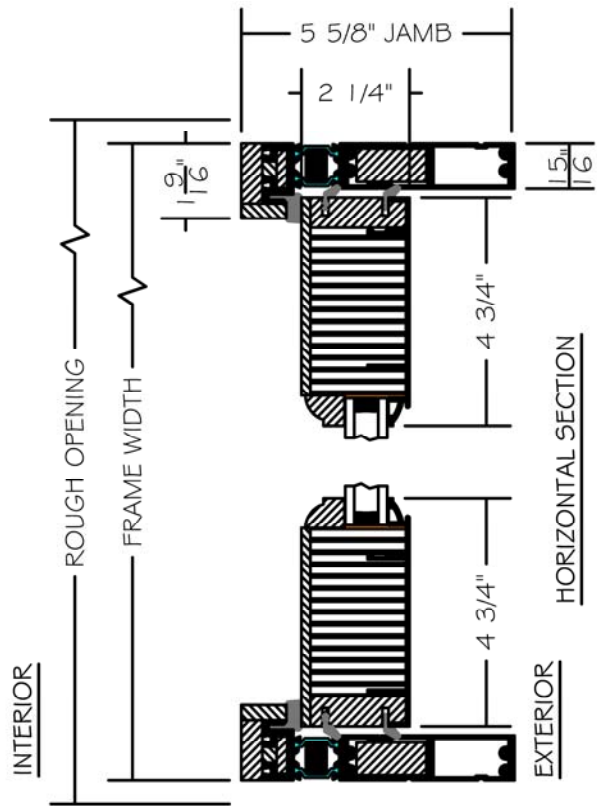

(SPECIFICATIONS MAY CHANGE WITHOUT NOTICE TO IMPROVE FUNCTION OR DESIGN)

ENERGY PERFORMANCE TRADITIONAL CLAD/WOOD BI-FOLD w/ALUMINUM SILL

SCALE: 3" = 1'-0"

INTERIOR WOOD STICKING OPTIONS

-  SQUARE STICKING
-  BEVEL STICKING
-  OVOLO STICKING

TO PRINT TO SCALE, SELECT "ACTUAL SIZE" OR DESELECT "FIT TO PAGE" IN PRINT DIALOGUE BOX

PROPRIETARY AND CONFIDENTIAL
THIS DRAWING AND ITS CONTENTS ARE THE PROPERTY OF AG MILLWORKS. REPRODUCTION OF ANY PART OF THE DRAWING IN ANY FORM WHATSOEVER WITHOUT THE PRIOR WRITTEN PERMISSION OF AG MILLWORKS IS STRICTLY FORBIDDEN. © 2021 AG MILLWORKS