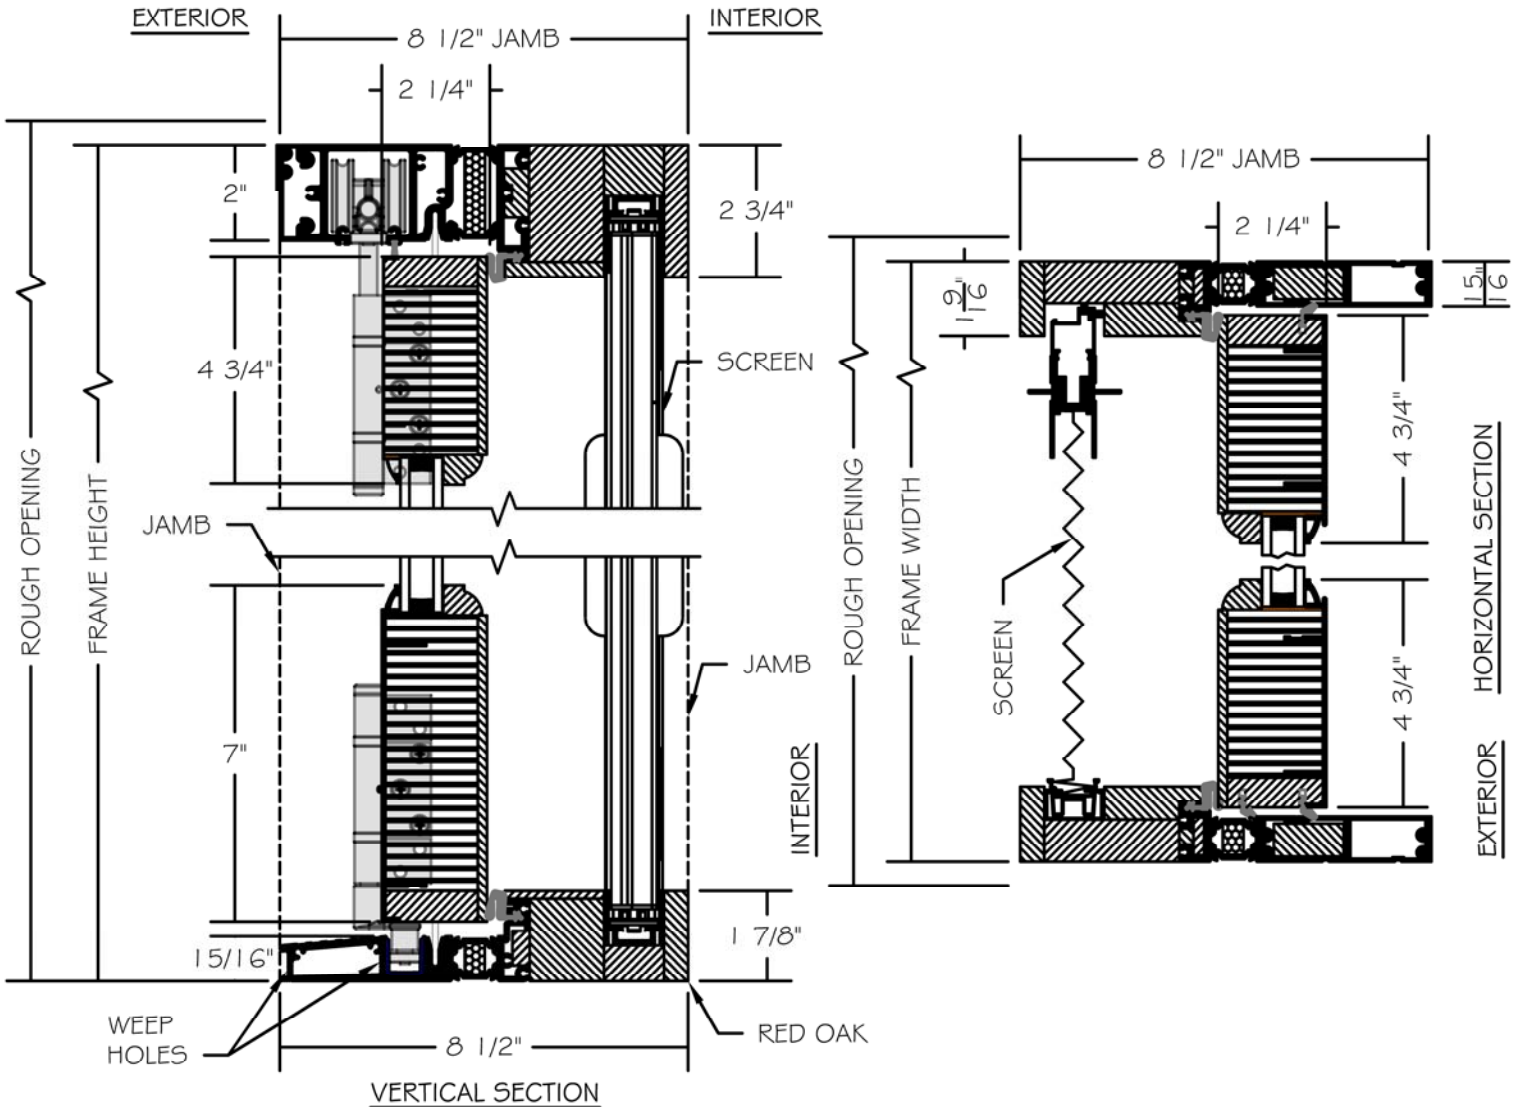

(SPECIFICATIONS MAY CHANGE WITHOUT NOTICE TO IMPROVE FUNCTION OR DESIGN)

ENERGY PERFORMANCE  
TRADITIONAL CLAD/WOOD BI-FOLD  
& RETRACTABLE SCREEN  
w/ALUMINUM SILL

SCALE: 3" = 1'-0"

TO PRINT TO SCALE, SELECT "ACTUAL SIZE" OR DESELECT "FIT TO PAGE" IN PRINT DIALOGUE BOX