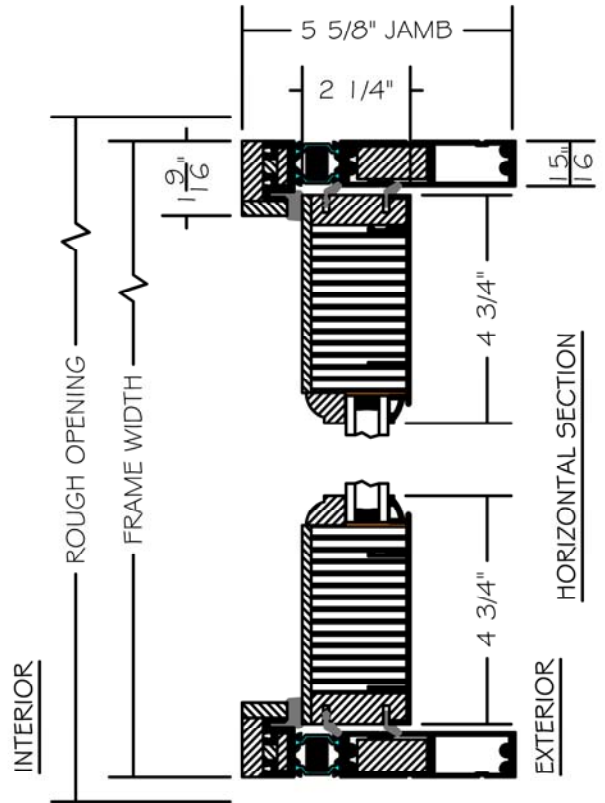

(SPECIFICATIONS MAY CHANGE WITHOUT NOTICE TO IMPROVE FUNCTION OR DESIGN)

ENERGY PERFORMANCE TRADITIONAL EQUAL CLAD/WOOD BI-FOLD w/ALUMINUM SILL

SCALE: 3" = 1'-0"

INTERIOR WOOD STICKING OPTIONS

-  SQUARE STICKING
-  BEVEL STICKING
-  OVOLO STICKING

TO PRINT TO SCALE, SELECT "ACTUAL SIZE" OR DESELECT "FIT TO PAGE" IN PRINT DIALOGUE BOX

PROPRIETARY AND CONFIDENTIAL
THIS DRAWING AND ITS CONTENTS ARE THE PROPERTY OF AG MILLWORKS. REPRODUCTION OF ANY PART OF THE DRAWING IN ANY FORM WHATSOEVER WITHOUT THE PRIOR WRITTEN PERMISSION OF AG MILLWORKS IS STRICTLY FORBIDDEN. © 2021 AG MILLWORKS