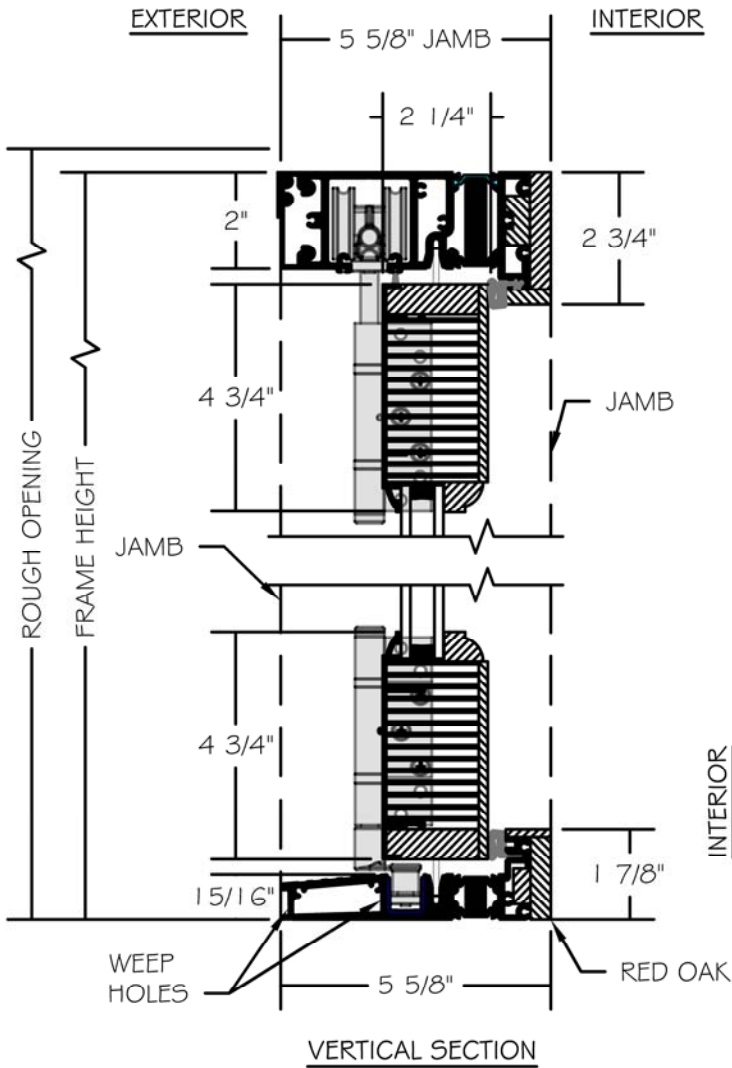

(SPECIFICATIONS MAY CHANGE WITHOUT NOTICE TO IMPROVE FUNCTION OR DESIGN)

ENERGY PERFORMANCE TRADITIONAL EQUAL CLAD/WOOD BI-FOLD w/ALUMINUM SILL

SCALE: 3" = 1'-0"

INTERIOR WOOD STICKING OPTIONS

-  SQUARE STICKING
-  BEVEL STICKING
-  OVOLO STICKING

TO PRINT TO SCALE, SELECT "ACTUAL SIZE" OR DESELECT "FIT TO PAGE" IN PRINT DIALOGUE BOX

PROPRIETARY AND CONFIDENTIAL
THIS DRAWING AND ITS CONTENTS ARE THE PROPERTY OF AG MILLWORKS. REPRODUCTION OF ANY PART OF THE DRAWING IN ANY FORM WHATSOEVER WITHOUT THE PRIOR WRITTEN PERMISSION OF AG MILLWORKS IS STRICTLY FORBIDDEN. © 2021 AG MILLWORKS