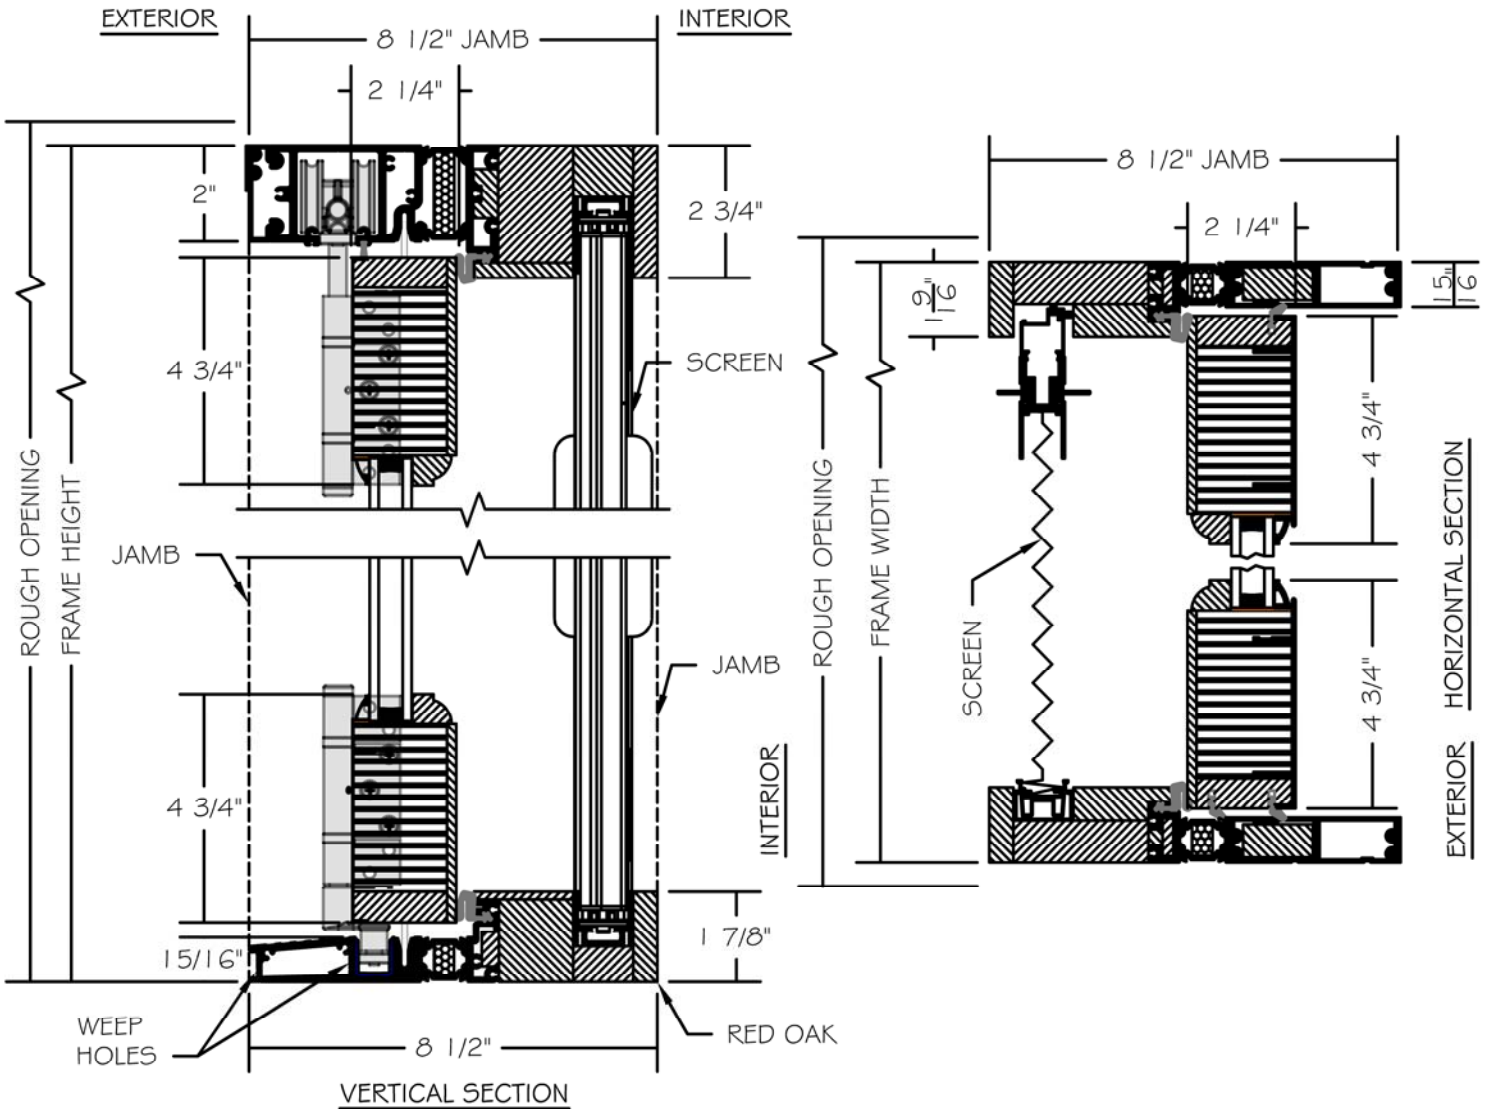

(SPECIFICATIONS MAY CHANGE WITHOUT NOTICE TO IMPROVE FUNCTION OR DESIGN)

ENERGY PERFORMANCE
TRADITIONAL EQUAL CLAD/WOOD BI-FOLD
& RETRACTABLE SCREEN
w/ALUMINUM SILL

SCALE: 3" = 1'-0"

INTERIOR WOOD STICKING OPTIONS

-  SQUARE STICKING
-  BEVEL STICKING
-  OVOLO STICKING

TO PRINT TO SCALE, SELECT "ACTUAL SIZE" OR Deselect "FIT TO PAGE" IN PRINT DIALOGUE BOX

PROPRIETARY AND CONFIDENTIAL
THIS DRAWING AND ITS CONTENTS ARE THE PROPERTY OF AG MILLWORKS. REPRODUCTION OF ANY PART OF THE DRAWING IN ANY FORM WHATSOEVER WITHOUT THE PRIOR WRITTEN PERMISSION OF AG MILLWORKS IS STRICTLY FORBIDDEN. © 2021 AG MILLWORKS