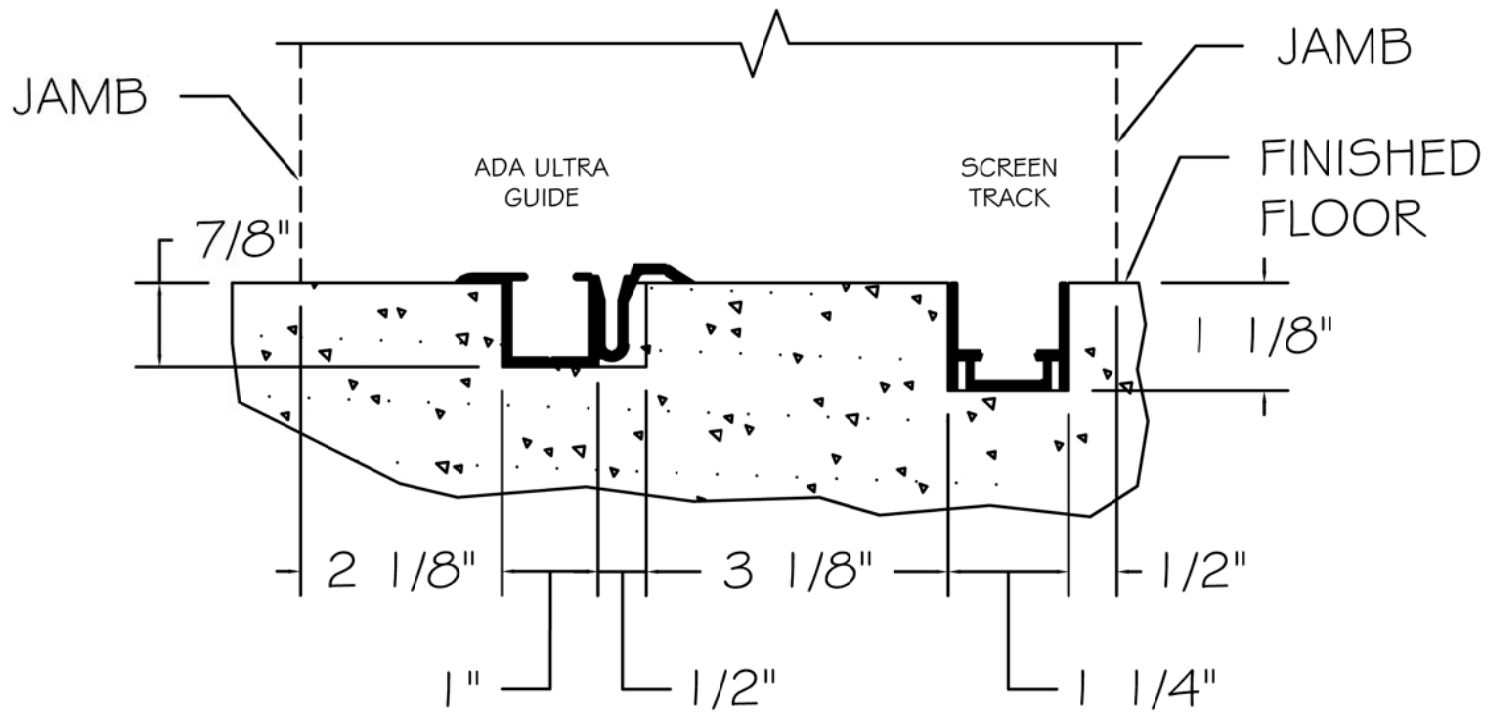

EXTERIOR

INTERIOR