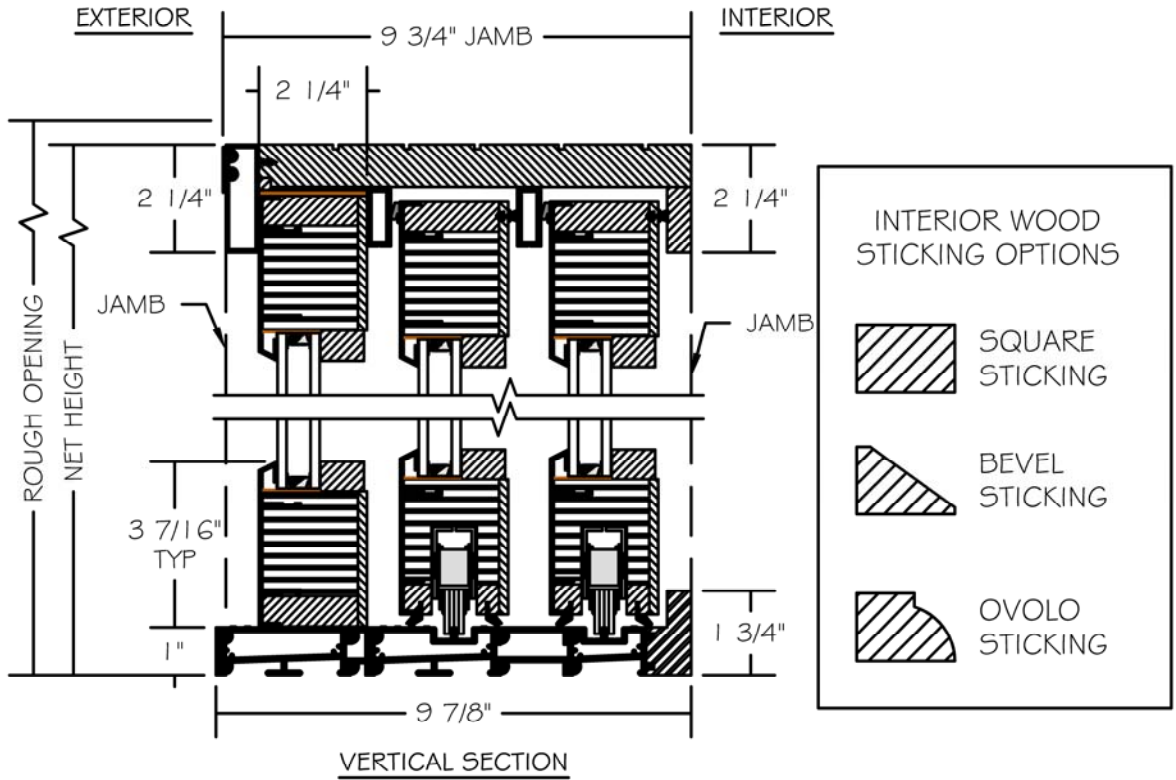

(SPECIFICATIONS MAY CHANGE WITHOUT NOTICE TO IMPROVE FUNCTION OR DESIGN)

**HORIZONTAL SECTION**  
ENERGY SOLUTIONS  
EUROPEAN CLADWOOD  
(OXX) SLIDER w/SILLution

SCALE: 3" = 1'-0"

PROPRIETARY AND CONFIDENTIAL  
THIS DRAWING AND ITS CONTENTS ARE THE  
PROPERTY OF AG MILLWORKS. REPRODUCTION  
OF ANY PART OF THE DRAWING IN ANY FORM  
WHATSOEVER WITHOUT THE PRIOR WRITTEN  
PERMISSION OF AG MILLWORKS IS STRICTLY  
FORBIDDEN. © 2013 AG MILLWORKS

TO PRINT TO SCALE, SELECT  
"ACTUAL SIZE" OR DESELECT "FIT  
TO PAGE" IN PRINT DIALOGUE BOX