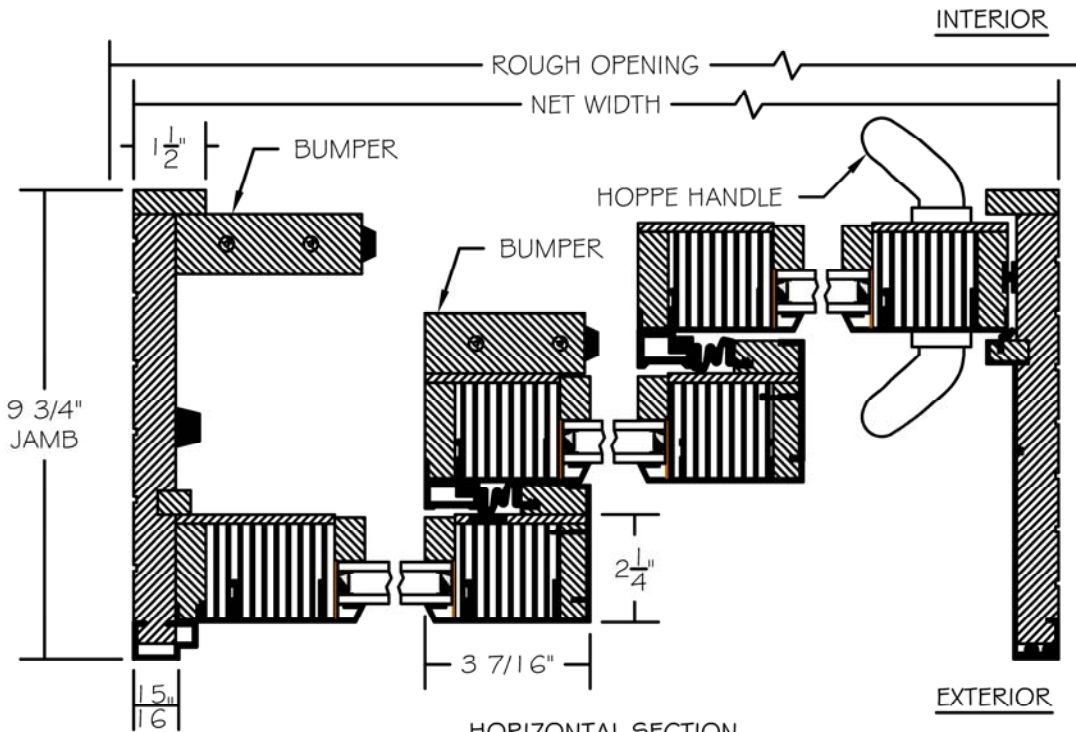

(SPECIFICATIONS MAY CHANGE WITHOUT NOTICE TO IMPROVE FUNCTION OR DESIGN)

**HORIZONTAL SECTION**  
ENERGY SOLUTIONS  
EUROPEAN CLADWOOD  
(OXX) SLIDER w/SILLution

SCALE: 3" = 1'-0"

PROPRIETARY AND CONFIDENTIAL  
THIS DRAWING AND ITS CONTENTS ARE THE  
PROPERTY OF AG MILLWORKS. REPRODUCTION  
OF ANY PART OF THE DRAWING IN ANY FORM  
WHATSOEVER WITHOUT THE PRIOR WRITTEN  
PERMISSION OF AG MILLWORKS IS STRICTLY  
FORBIDDEN. © 2013 AG MILLWORKS

TO PRINT TO SCALE, SELECT  
"ACTUAL SIZE" OR DESELECT "FIT  
TO PAGE" IN PRINT DIALOGUE BOX