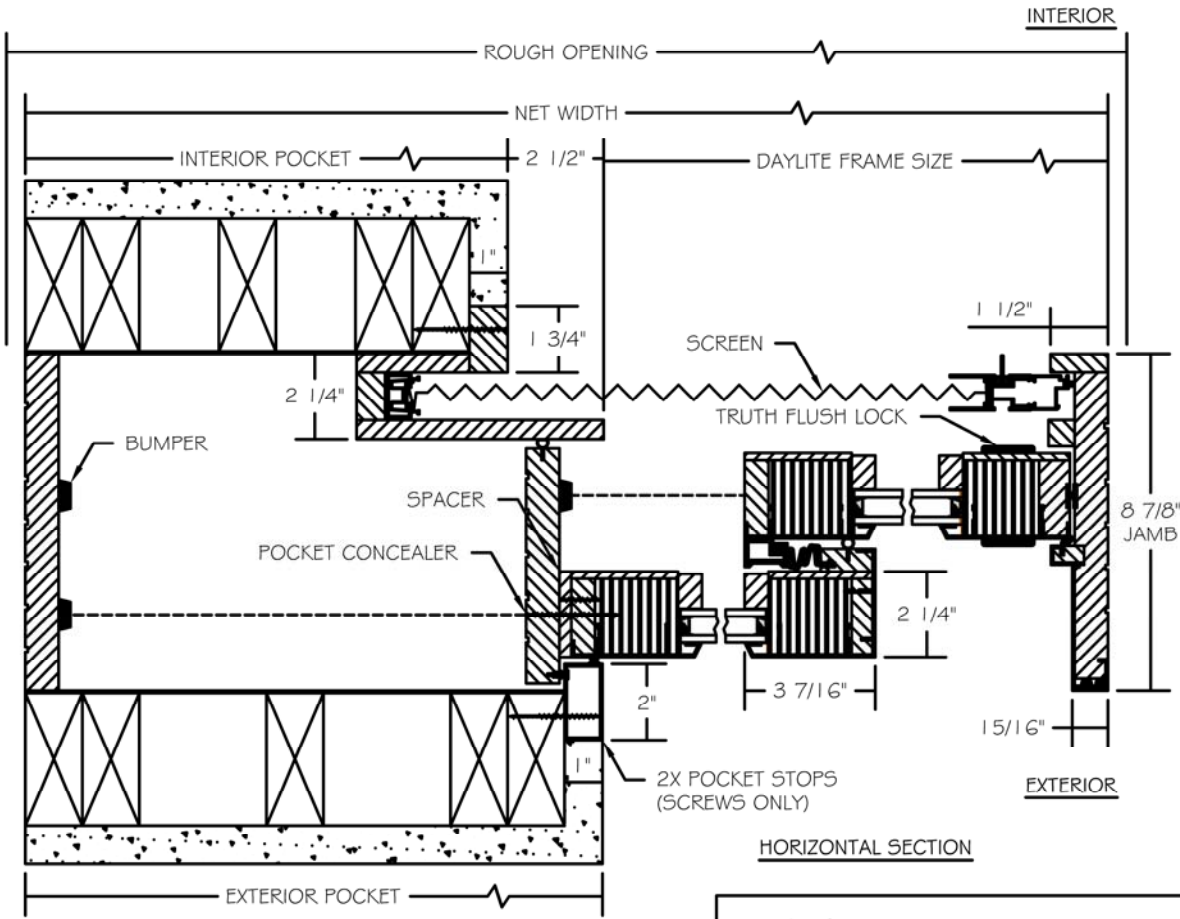

(SPECIFICATIONS MAY CHANGE WITHOUT NOTICE TO IMPROVE FUNCTION OR DESIGN)

INTERIOR WOOD STICKING OPTIONS

-  SQUARE STICKING
-  BEVEL STICKING
-  OVOLO STICKING

ENERGY SOLUTIONS
EURO CLADWOOD
(PXX) SLIDER w/SILLution
& RETRACTABLE SCREEN