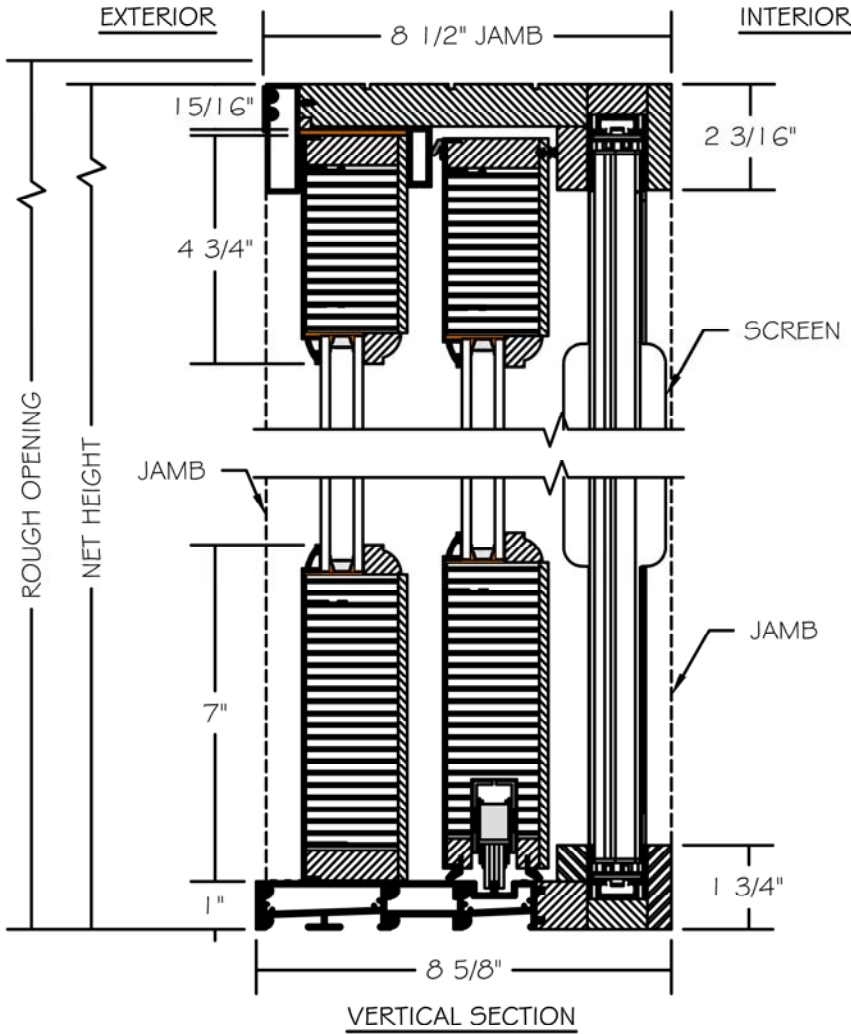

(SPECIFICATIONS MAY CHANGE WITHOUT NOTICE TO IMPROVE FUNCTION OR DESIGN)

INTERIOR WOOD STICKING OPTIONS

-  SQUARE STICKING
-  BEVEL STICKING
-  OVOLO STICKING

ENERGY SOLUTIONS
EUROPEAN CLADWOOD
(OX) SLIDER w/SILLution

SCALE: 3" = 1'-0"

PROPRIETARY AND CONFIDENTIAL
THIS DRAWING AND ITS CONTENTS ARE THE
PROPERTY OF AG MILLWORKS. REPRODUCTION
OF ANY PART OF THE DRAWING IN ANY FORM
WHATSOEVER WITHOUT THE PRIOR WRITTEN
PERMISSION OF AG MILLWORKS IS STRICTLY
FORBIDDEN. © 2013 AG MILLWORKS