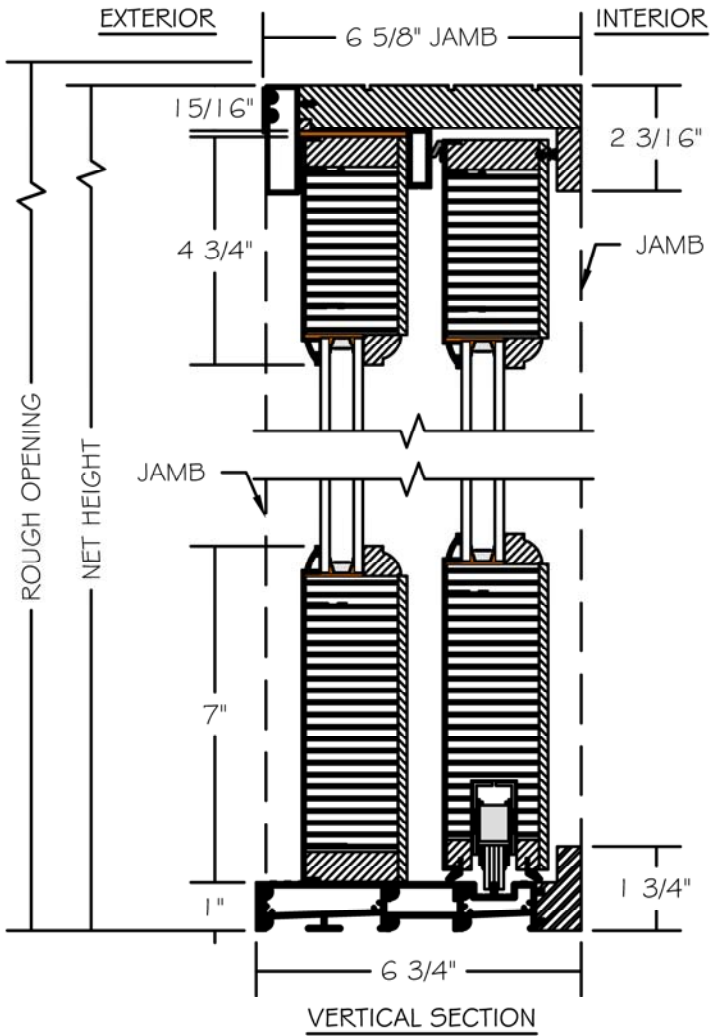

(SPECIFICATIONS MAY CHANGE WITHOUT NOTICE TO IMPROVE FUNCTION OR DESIGN)

ENERGY SOLUTIONS
TRADITIONAL CLAD/WOOD
(OX) SLIDER w/SILLution

SCALE: 3" = 1'-0"

PROPRIETARY AND CONFIDENTIAL
THIS DRAWING AND ITS CONTENTS ARE THE
PROPERTY OF AG MILLWORKS. REPRODUCTION
OF ANY PART OF THE DRAWING IN ANY FORM
WHATSOEVER WITHOUT THE PRIOR WRITTEN
PERMISSION OF AG MILLWORKS IS STRICTLY
FORBIDDEN. © 2013 AG MILLWORKS

INTERIOR WOOD STICKING OPTIONS

-  SQUARE STICKING
-  BEVEL STICKING
-  OVOLO STICKING

TO PRINT TO SCALE, SELECT "ACTUAL SIZE" OR DESELECT "FIT TO PAGE" IN PRINT DIALOGUE BOX