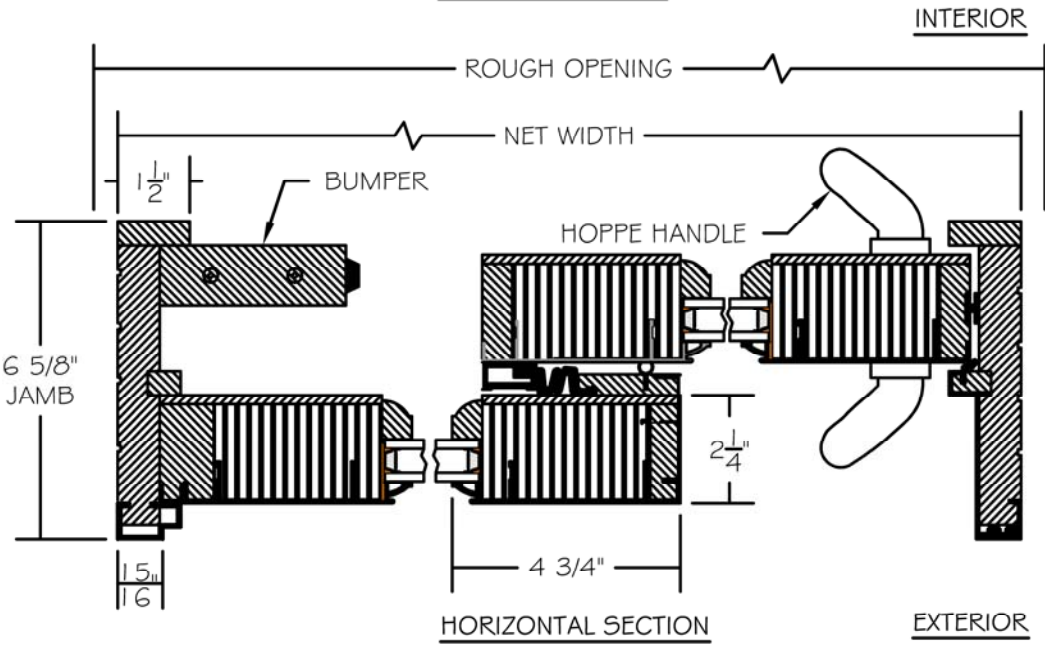

(SPECIFICATIONS MAY CHANGE WITHOUT NOTICE TO IMPROVE FUNCTION OR DESIGN)

ENERGY SOLUTIONS
TRADITIONAL CLAD/WOOD
(OX) SLIDER w/SILLution

SCALE: 3" = 1'-0"

PROPRIETARY AND CONFIDENTIAL
THIS DRAWING AND ITS CONTENTS ARE THE
PROPERTY OF AG MILLWORKS. REPRODUCTION
OF ANY PART OF THE DRAWING IN ANY FORM
WHATSOEVER WITHOUT THE PRIOR WRITTEN
PERMISSION OF AG MILLWORKS IS STRICTLY
FORBIDDEN. © 2013 AG MILLWORKS

INTERIOR WOOD STICKING OPTIONS

-  SQUARE STICKING
-  BEVEL STICKING
-  OVOLO STICKING

TO PRINT TO SCALE, SELECT "ACTUAL SIZE" OR DESELECT "FIT TO PAGE" IN PRINT DIALOGUE BOX