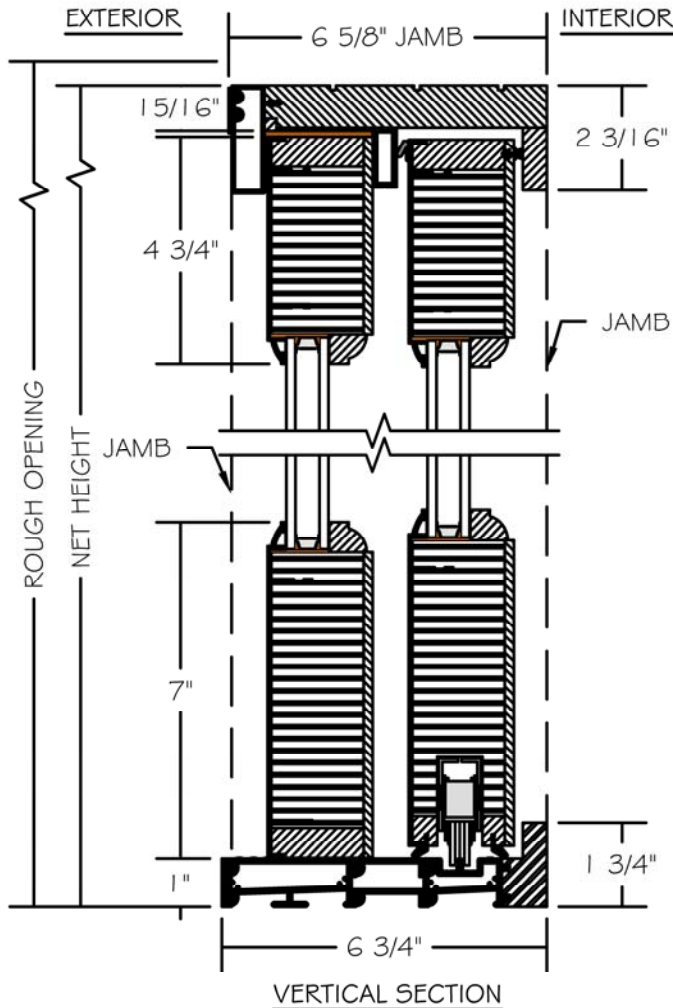

(SPECIFICATIONS MAY CHANGE WITHOUT NOTICE TO IMPROVE FUNCTION OR DESIGN)

INTERIOR WOOD STICKING OPTIONS

-  SQUARE STICKING
-  BEVEL STICKING
-  OVOLO STICKING

ENERGY SOLUTIONS
TRADITIONAL CLAD/WOOD
(OX XO) SLIDER w/SILLution

SCALE: 3" = 1'-0"

PROPRIETARY AND CONFIDENTIAL
THIS DRAWING AND ITS CONTENTS ARE THE
PROPERTY OF AG MILLWORKS. REPRODUCTION
OF ANY PART OF THE DRAWING IN ANY FORM
WHATSOEVER WITHOUT THE PRIOR WRITTEN
PERMISSION OF AG MILLWORKS IS STRICTLY
FORBIDDEN. © 2013 AG MILLWORKS

TO PRINT TO SCALE, SELECT
"ACTUAL SIZE" OR DESELECT "FIT
TO PAGE" IN PRINT DIALOGUE BOX