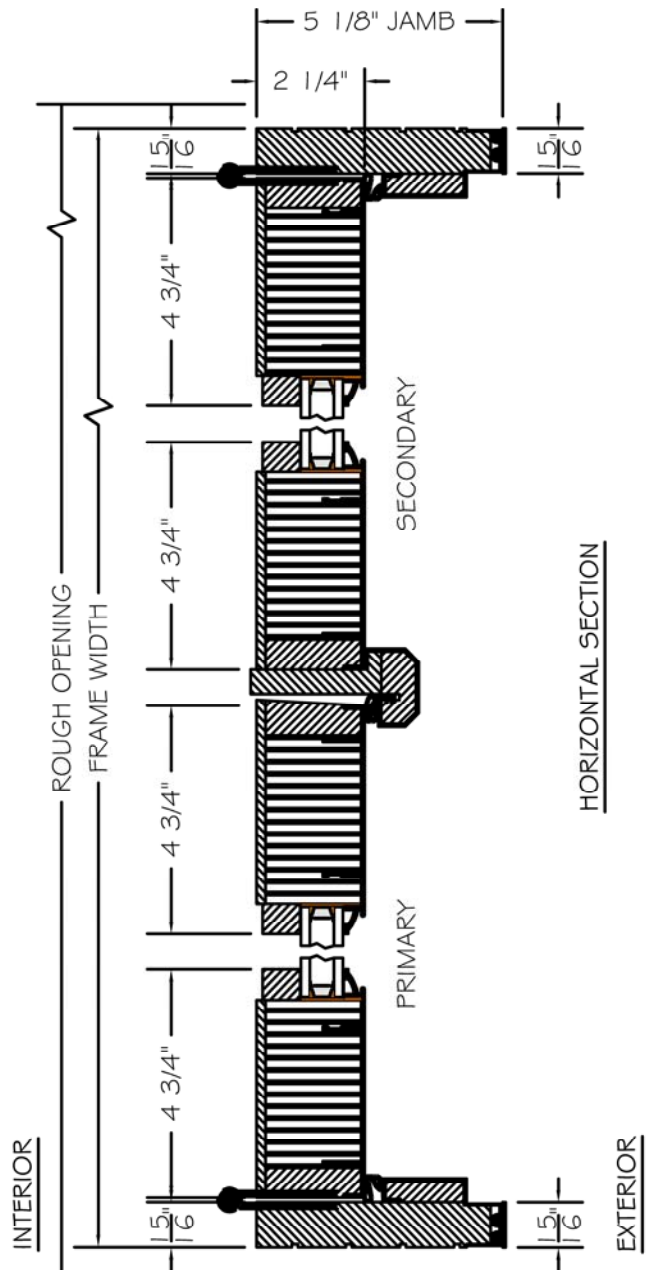

AG Millworks  
SINCE 1986

Handcrafted Doors for Luxury Outdoor Living

INTERIOR WOOD STICKING OPTIONS

SQUARE STICKING

BEVEL STICKING

OVOLO STICKING

ENERGY PERFORMANCE  
TRADITIONAL EQUAL CLAD  
IN-SWING FRENCH PAIR DOORS  
w/ALUMINUM SILL

SCALE: 3" = 1'-0"

TO PRINT TO SCALE, SELECT "ACTUAL SIZE" OR DESELECT "FIT TO PAGE" IN PRINT DIALOGUE BOX

PROPRIETARY AND CONFIDENTIAL  
THIS DRAWING AND ITS CONTENTS ARE THE PROPERTY OF AG MILLWORKS. REPRODUCTION OF ANY PART OF THE DRAWING IN ANY FORM WHATSOEVER WITHOUT THE PRIOR WRITTEN PERMISSION OF AG MILLWORKS IS STRICTLY FORBIDDEN. © 2021 AG MILLWORKS