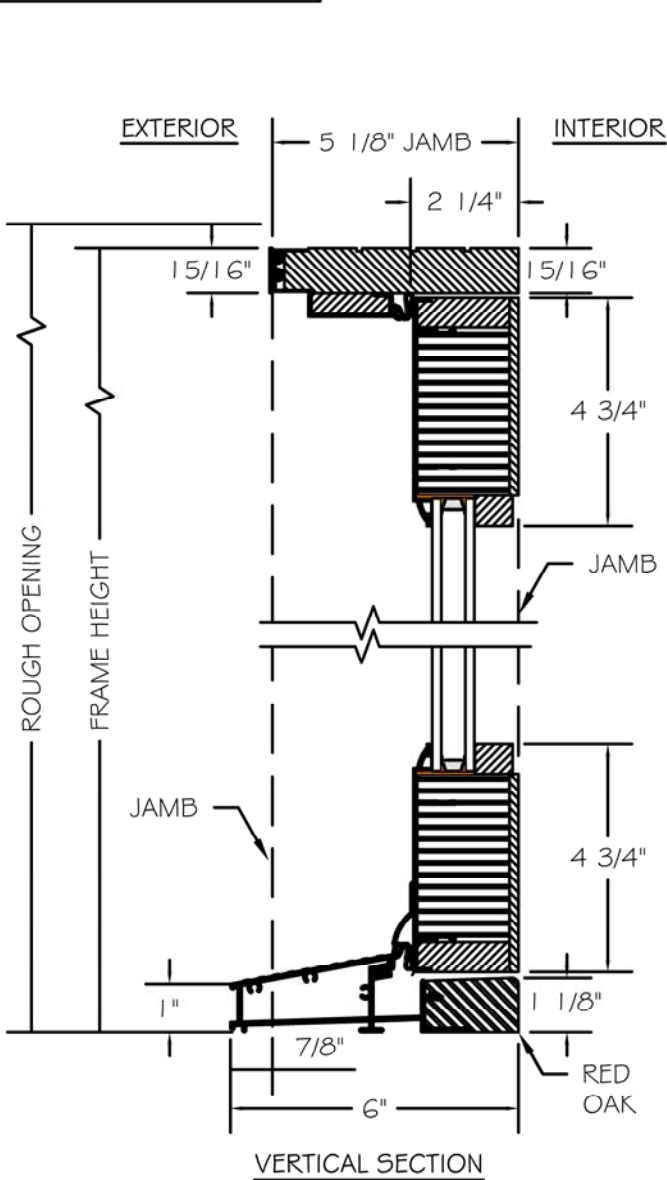

AG Millworks  
SINCE 1986

Handcrafted Doors for Luxury Outdoor Living

INTERIOR WOOD STICKING OPTIONS

SQUARE STICKING

BEVEL STICKING

OVOLO STICKING

ENERGY PERFORMANCE  
TRADITIONAL EQUAL CLAD  
IN-SWING FRENCH PAIR DOORS  
w/ALUMINUM SILL

SCALE: 3" = 1'-0"

TO PRINT TO SCALE, SELECT "ACTUAL SIZE" OR DESELECT "FIT TO PAGE" IN PRINT DIALOGUE BOX

PROPRIETARY AND CONFIDENTIAL  
THIS DRAWING AND ITS CONTENTS ARE THE PROPERTY OF AG MILLWORKS. REPRODUCTION OF ANY PART OF THE DRAWING IN ANY FORM WHATSOEVER WITHOUT THE PRIOR WRITTEN PERMISSION OF AG MILLWORKS IS STRICTLY FORBIDDEN. © 2021 AG MILLWORKS