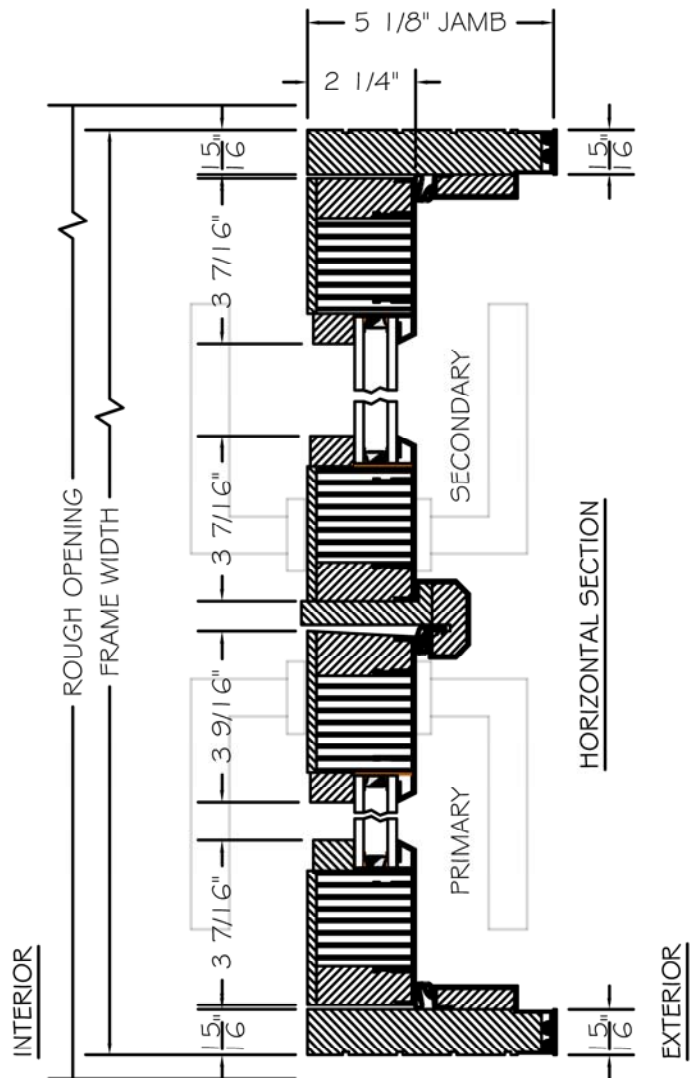

AG Millworks
SINCE 1986

Handcrafted Doors for Luxury Outdoor Living

ENERGY PERFORMANCE EUROPEAN CLAD OUT-SWING FRENCH PAIR DOORS w/ALUMINUM SILL

SCALE: 3" = 1'-0"

INTERIOR WOOD STICKING OPTIONS

SQUARE STICKING

BEVEL STICKING

OVOLO STICKING

TO PRINT TO SCALE, SELECT "ACTUAL SIZE" OR Deselect "FIT TO PAGE" IN PRINT DIALOGUE BOX

PROPRIETARY AND CONFIDENTIAL
THIS DRAWING AND ITS CONTENTS ARE THE PROPERTY OF AG MILLWORKS. REPRODUCTION OF ANY PART OF THE DRAWING IN ANY FORM WHATSOEVER WITHOUT THE PRIOR WRITTEN PERMISSION OF AG MILLWORKS IS STRICTLY FORBIDDEN. © 2021 AG MILLWORKS