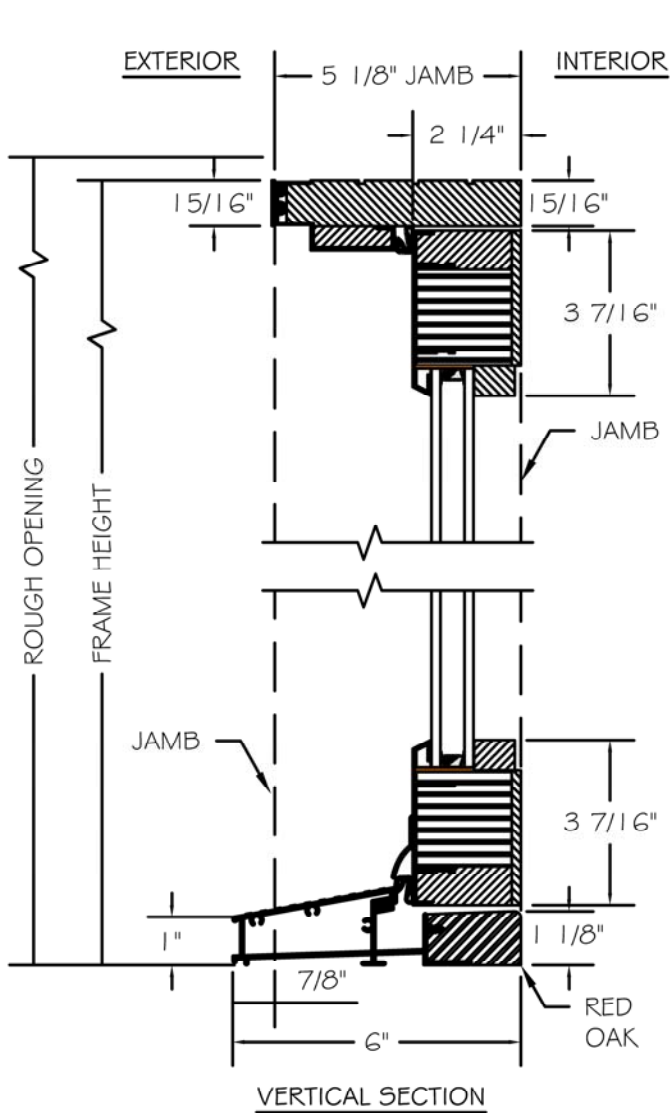

AG Millworks
SINCE 1986

Handcrafted Doors for Luxury Outdoor Living

ENERGY PERFORMANCE EUROPEAN CLAD OUT-SWING FRENCH PAIR DOORS w/ALUMINUM SILL

SCALE: 3" = 1'-0"

INTERIOR WOOD STICKING OPTIONS

SQUARE STICKING

BEVEL STICKING

OVOLO STICKING

TO PRINT TO SCALE, SELECT "ACTUAL SIZE" OR Deselect "FIT TO PAGE" IN PRINT DIALOGUE BOX

PROPRIETARY AND CONFIDENTIAL
THIS DRAWING AND ITS CONTENTS ARE THE PROPERTY OF AG MILLWORKS. REPRODUCTION OF ANY PART OF THE DRAWING IN ANY FORM WHATSOEVER WITHOUT THE PRIOR WRITTEN PERMISSION OF AG MILLWORKS IS STRICTLY FORBIDDEN. © 2021 AG MILLWORKS