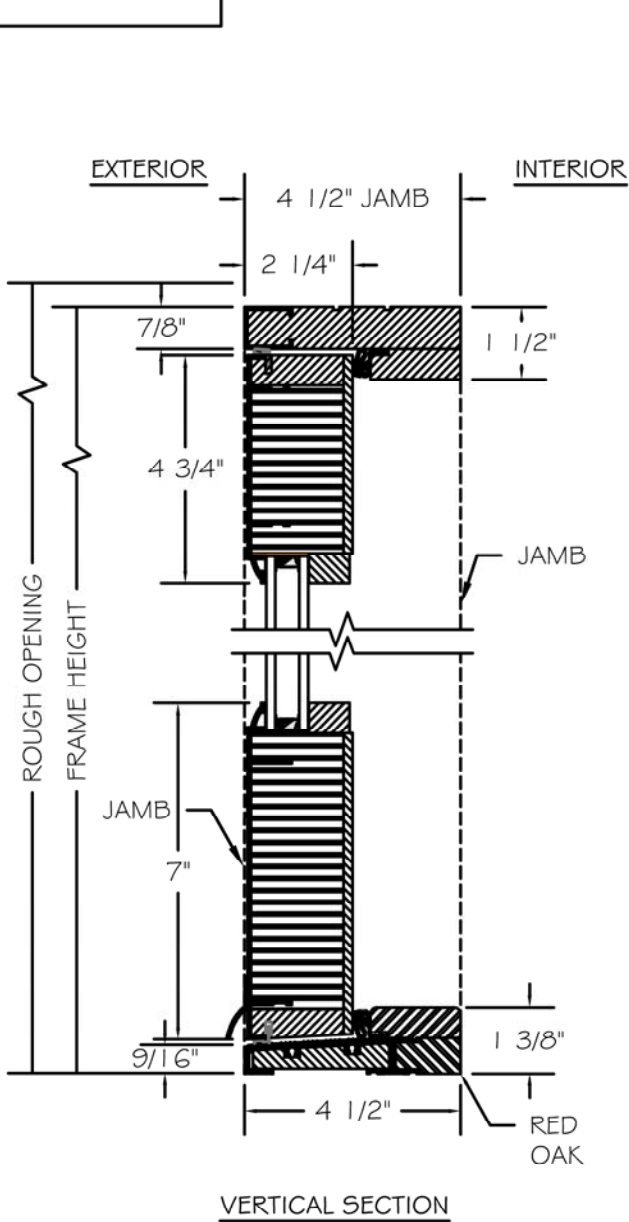

AG Millworks
SINCE 1986

Handcrafted Doors for Luxury Outdoor Living

ENERGY PERFORMANCE TRADITIONAL CLAD OUT-SWING FRENCH PAIR DOORS w/ALUMINUM SILL

SCALE: 3" = 1'-0"

INTERIOR WOOD
STICKING OPTIONS

 SQUARE
STICKING

 BEVEL
STICKING

 OVOLO
STICKING

TO PRINT TO SCALE, SELECT
"ACTUAL SIZE" OR DESELECT "FIT
TO PAGE" IN PRINT DIALOGUE BOX

PROPRIETARY AND CONFIDENTIAL
THIS DRAWING AND ITS CONTENTS ARE THE
PROPERTY OF AG MILLWORKS. REPRODUCTION
OF ANY PART OF THE DRAWING IN ANY FORM
WHATSOEVER WITHOUT THE PRIOR WRITTEN
PERMISSION OF AG MILLWORKS IS STRICTLY
FORBIDDEN. © 2021 AG MILLWORKS