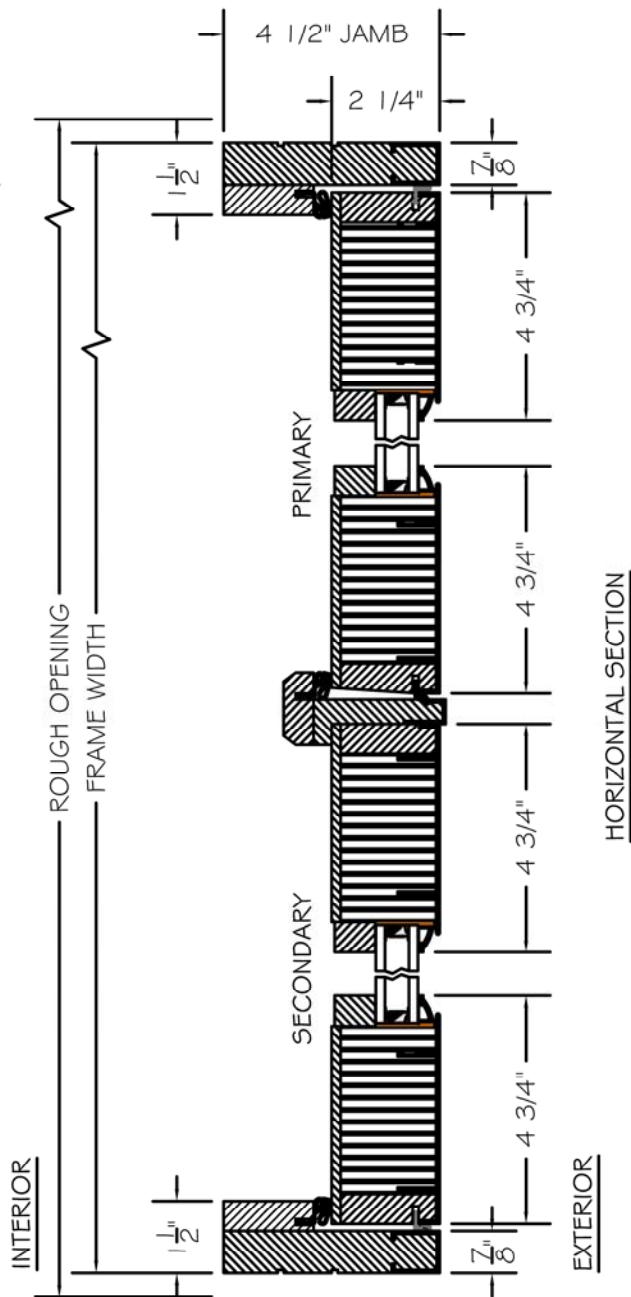

AG Millworks
SINCE 1986

Handcrafted Doors for Luxury Outdoor Living

ENERGY PERFORMANCE TRADITIONAL CLAD OUT-SWING FRENCH PAIR DOORS w/ALUMINUM SILL

SCALE: 3" = 1'-0"

INTERIOR WOOD
STICKING OPTIONS

 SQUARE
STICKING

 BEVEL
STICKING

 OVOLO
STICKING

TO PRINT TO SCALE, SELECT
"ACTUAL SIZE" OR DESELECT "FIT
TO PAGE" IN PRINT DIALOGUE BOX

PROPRIETARY AND CONFIDENTIAL
THIS DRAWING AND ITS CONTENTS ARE THE
PROPERTY OF AG MILLWORKS. REPRODUCTION
OF ANY PART OF THE DRAWING IN ANY FORM
WHATSOEVER WITHOUT THE PRIOR WRITTEN
PERMISSION OF AG MILLWORKS IS STRICTLY
FORBIDDEN. © 2021 AG MILLWORKS