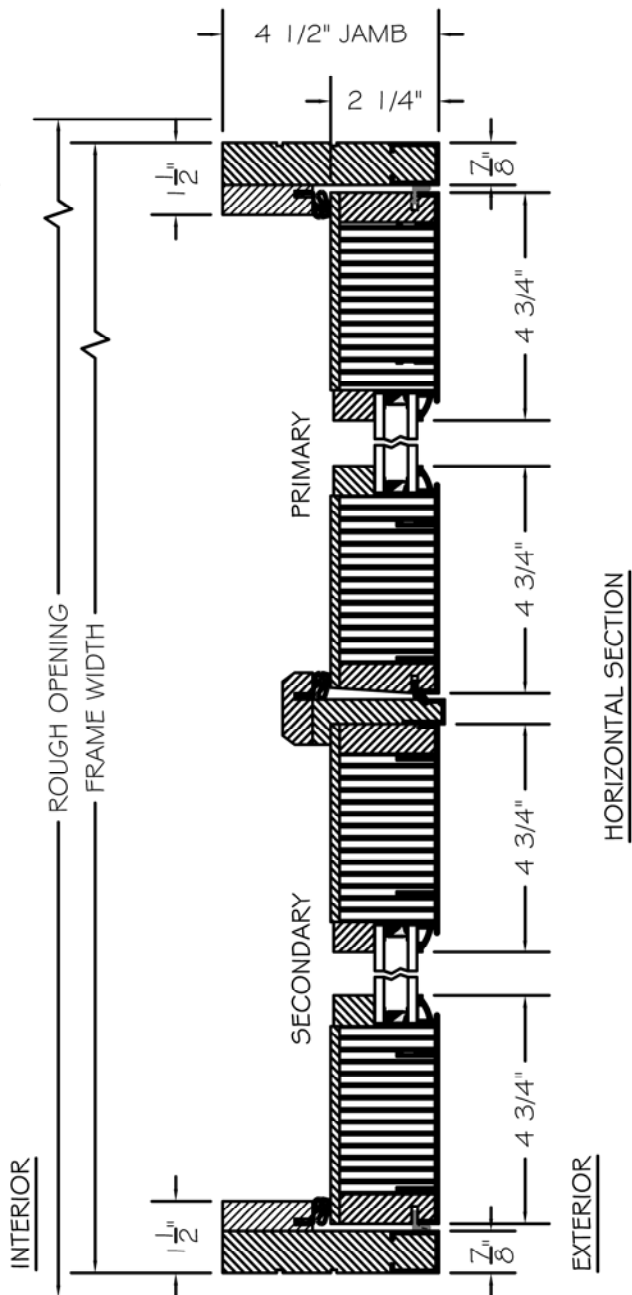

AG Millworks
SINCE 1986

Handcrafted Doors for Luxury Outdoor Living

ENERGY PERFORMANCE TRADITIONAL EQUAL CLAD OUT-SWING FRENCH PAIR DOORS w/ALUMINUM SILL

SCALE: 3" = 1'-0"

INTERIOR WOOD STICKING OPTIONS

SQUARE STICKING

BEVEL STICKING

OVOLO STICKING

TO PRINT TO SCALE, SELECT "ACTUAL SIZE" OR DESELECT "FIT TO PAGE" IN PRINT DIALOGUE BOX

PROPRIETARY AND CONFIDENTIAL
THIS DRAWING AND ITS CONTENTS ARE THE
PROPERTY OF AG MILLWORKS. REPRODUCTION
OF ANY PART OF THE DRAWING IN ANY FORM
WHATSOEVER WITHOUT THE PRIOR WRITTEN
PERMISSION OF AG MILLWORKS IS STRICTLY
FORBIDDEN. © 2021 AG MILLWORKS