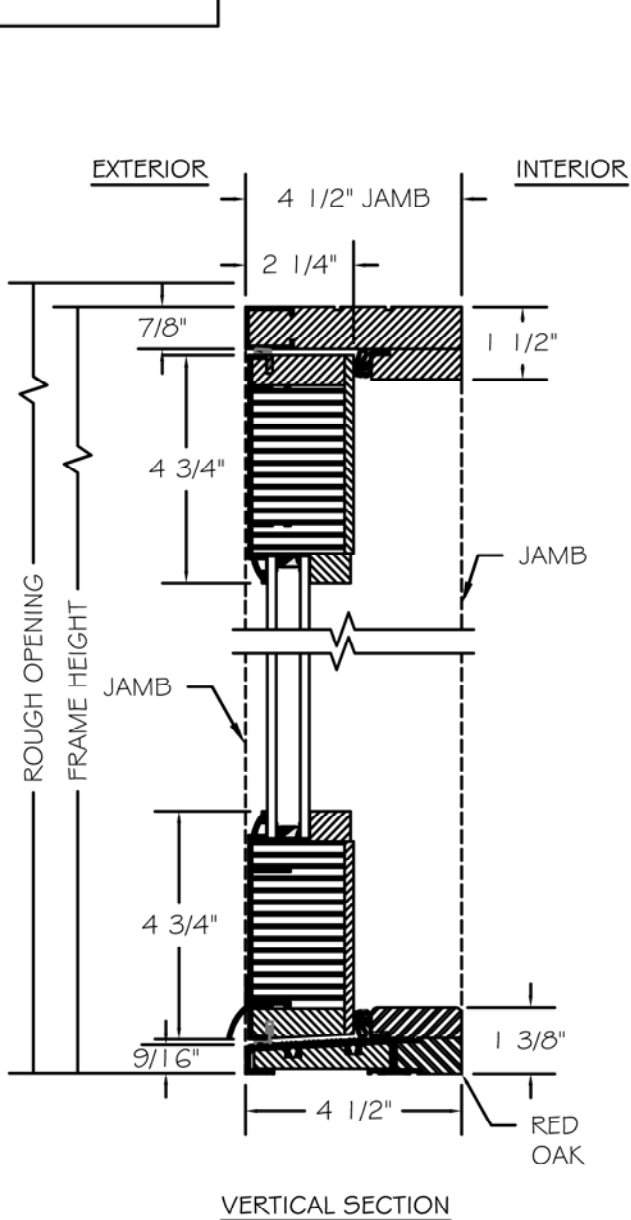

AG Millworks
SINCE 1986

Handcrafted Doors for Luxury Outdoor Living

ENERGY PERFORMANCE TRADITIONAL EQUAL CLAD OUT-SWING FRENCH PAIR DOORS w/ALUMINUM SILL

SCALE: 3" = 1'-0"

INTERIOR WOOD STICKING OPTIONS

SQUARE STICKING

BEVEL STICKING

OVOLO STICKING

TO PRINT TO SCALE, SELECT "ACTUAL SIZE" OR DESELECT "FIT TO PAGE" IN PRINT DIALOGUE BOX

PROPRIETARY AND CONFIDENTIAL
THIS DRAWING AND ITS CONTENTS ARE THE
PROPERTY OF AG MILLWORKS. REPRODUCTION
OF ANY PART OF THE DRAWING IN ANY FORM
WHATSOEVER WITHOUT THE PRIOR WRITTEN
PERMISSION OF AG MILLWORKS IS STRICTLY
FORBIDDEN. © 2021 AG MILLWORKS