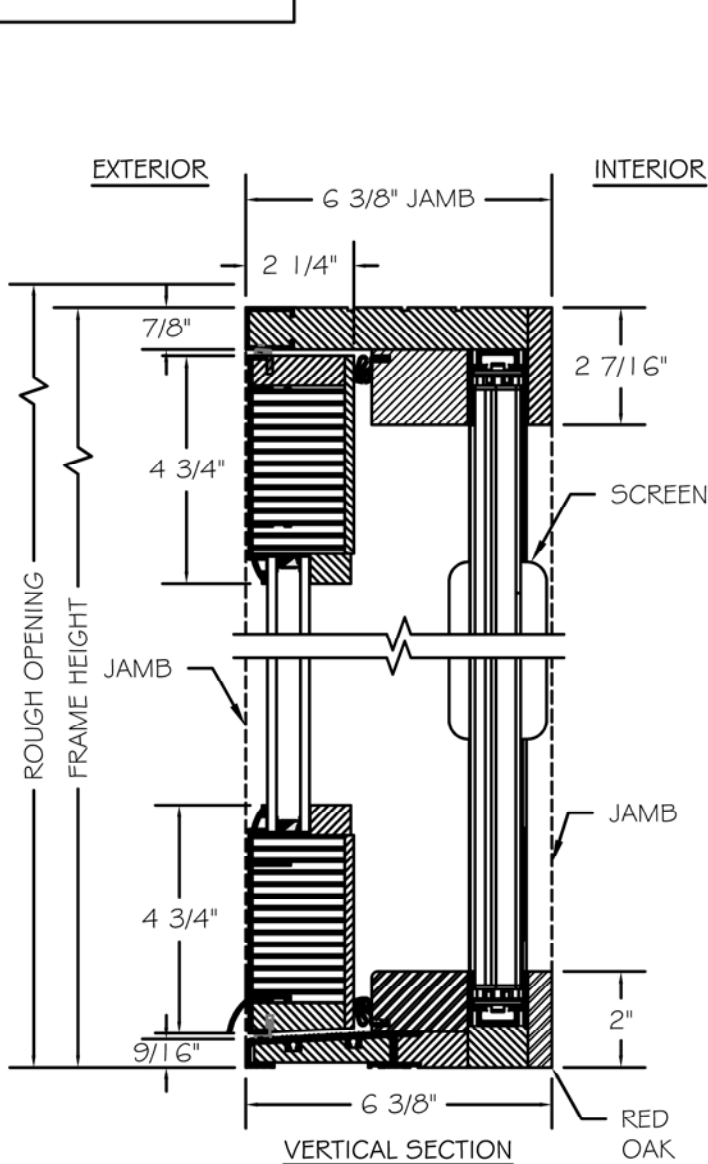

INTERIOR WOOD STICKING OPTIONS

ENERGY PERFORMANCE
TRADITIONAL EQUAL CLAD
OUT-SWING FRENCH PAIR DOORS
w/ALUMINUM SILL & RETRACTABLE SCREEN

SCALE: 3" = 1'-0"

TO PRINT TO SCALE, SELECT "ACTUAL SIZE" OR DESELECT "FIT TO PAGE" IN PRINT DIALOGUE BOX