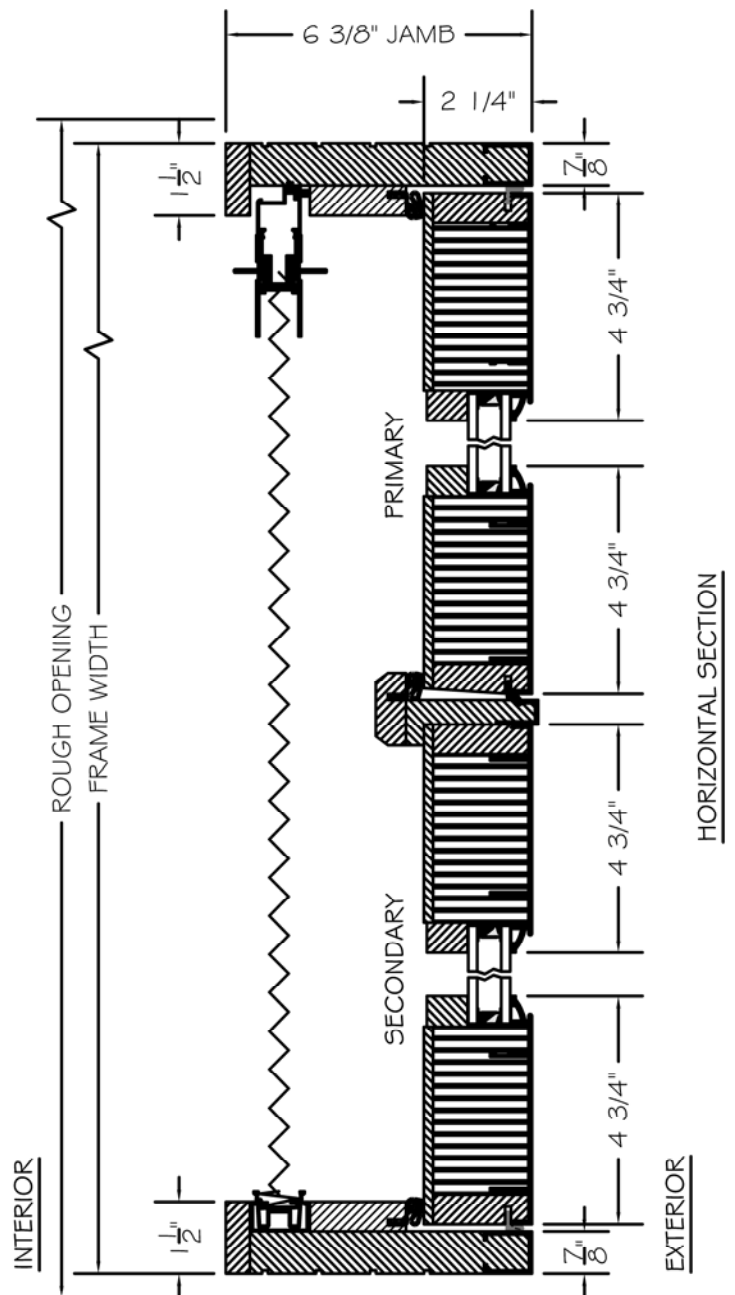

INTERIOR WOOD STICKING OPTIONS

ENERGY PERFORMANCE
TRADITIONAL EQUAL CLAD
OUT-SWING FRENCH PAIR DOORS
w/ALUMINUM SILL & RETRACTABLE SCREEN

SCALE: 3" = 1'-0"

TO PRINT TO SCALE, SELECT "ACTUAL SIZE" OR DESELECT "FIT TO PAGE" IN PRINT DIALOGUE BOX