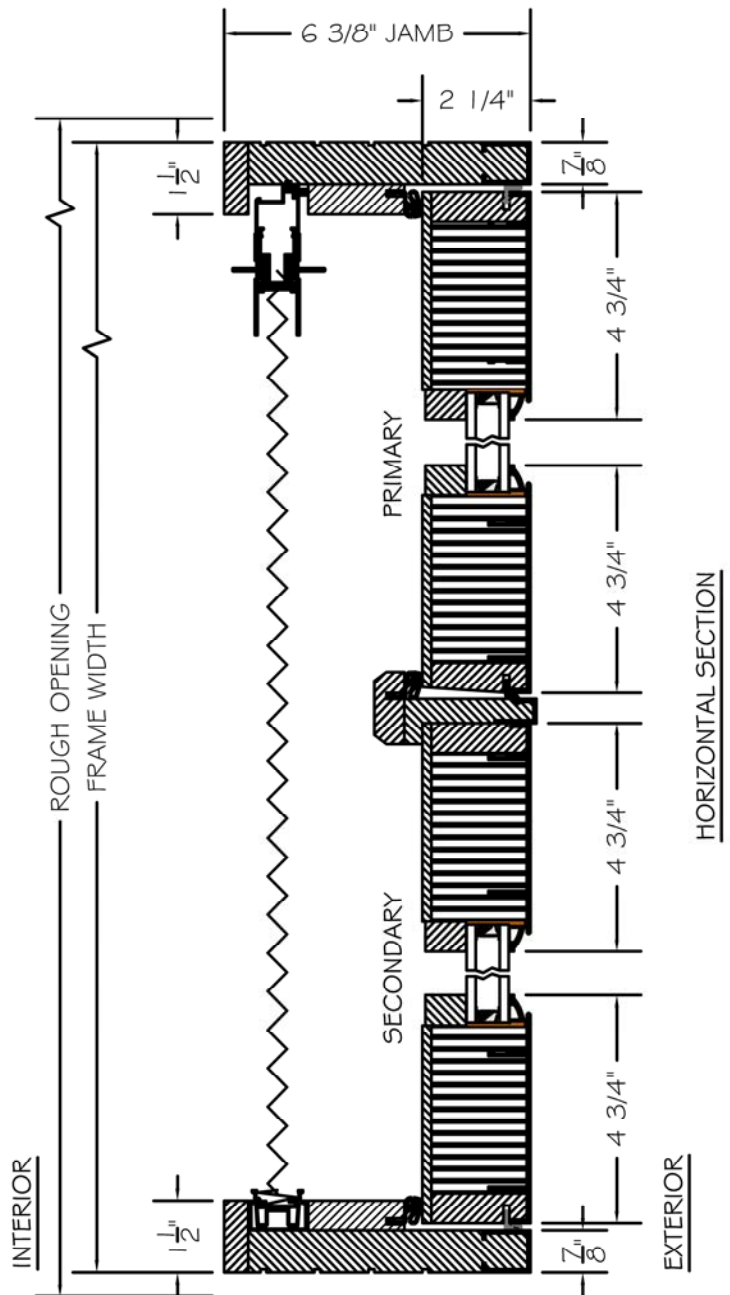

# OUT-SWING FRENCH PAIR DOORS w/ALUMINUM SILL & RETRACTABLE SCREEN

SCALE: 3" = 1'-0"

#### INTERIOR WOOD STICKING OPTIONS

SQUARE STICKING

BEVEL STICKING

OVOLO STICKING

TO PRINT TO SCALE, SELECT "ACTUAL SIZE" OR DESELECT "FIT TO PAGE" IN PRINT DIALOGUE BOX

PROPRIETARY AND CONFIDENTIAL  
THIS DRAWING AND ITS CONTENTS ARE THE PROPERTY OF AG MILLWORKS. REPRODUCTION OF ANY PART OF THE DRAWING IN ANY FORM WHATSOEVER WITHOUT THE PRIOR WRITTEN PERMISSION OF AG MILLWORKS IS STRICTLY FORBIDDEN. © 2021 AG MILLWORKS