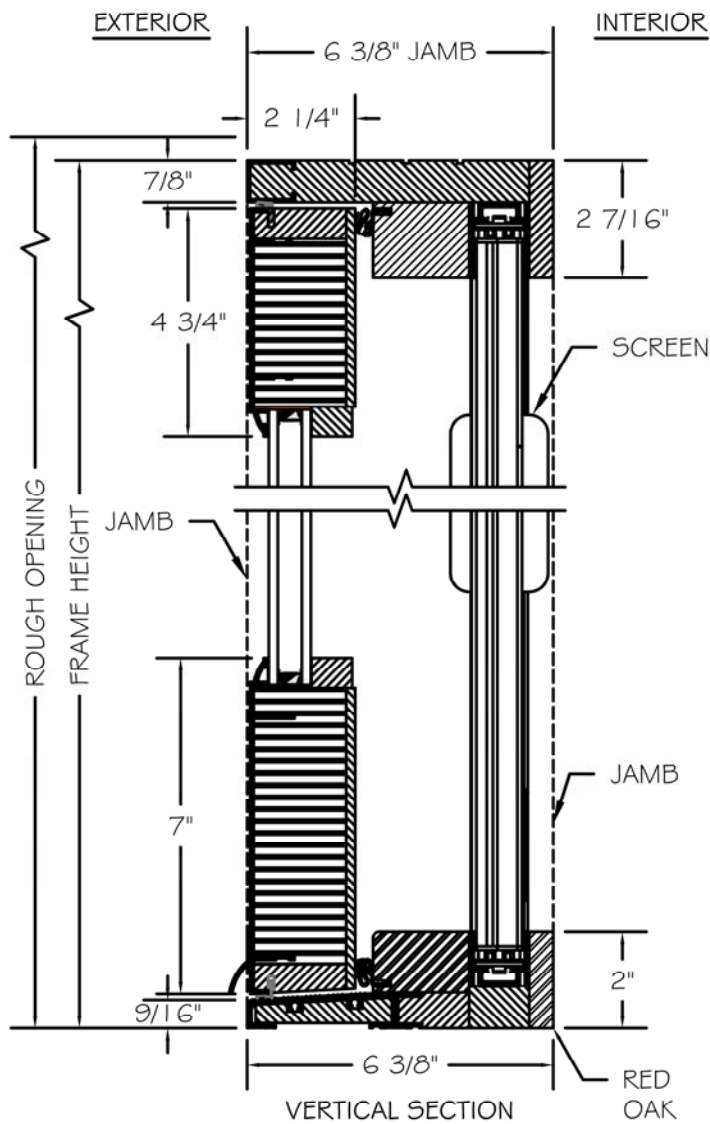

# OUT-SWING FRENCH PAIR DOORS w/ALUMINUM SILL & RETRACTABLE SCREEN

SCALE: 3" = 1'-0"

#### INTERIOR WOOD STICKING OPTIONS

SQUARE STICKING

BEVEL STICKING

OVOLO STICKING

TO PRINT TO SCALE, SELECT "ACTUAL SIZE" OR DESELECT "FIT TO PAGE" IN PRINT DIALOGUE BOX

PROPRIETARY AND CONFIDENTIAL  
THIS DRAWING AND ITS CONTENTS ARE THE PROPERTY OF AG MILLWORKS. REPRODUCTION OF ANY PART OF THE DRAWING IN ANY FORM WHATSOEVER WITHOUT THE PRIOR WRITTEN PERMISSION OF AG MILLWORKS IS STRICTLY FORBIDDEN. © 2021 AG MILLWORKS