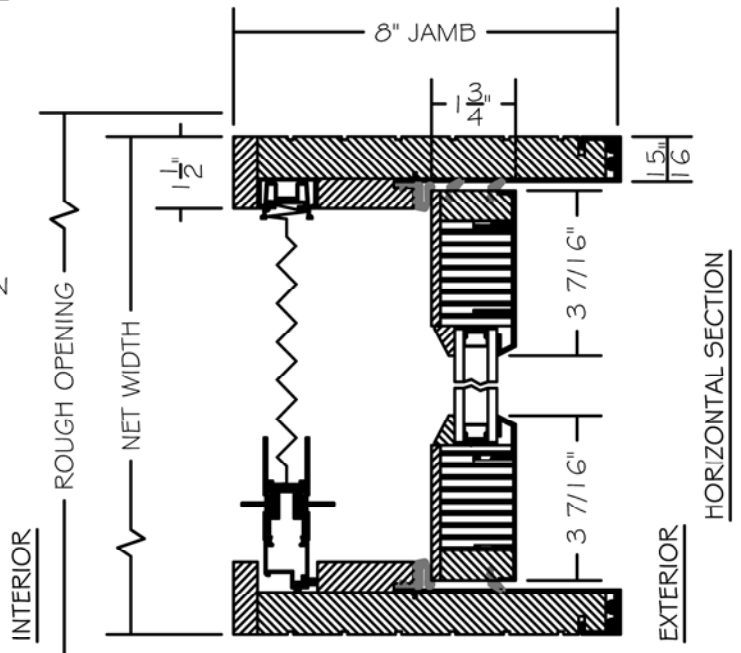

(SPECIFICATIONS MAY CHANGE WITHOUT NOTICE TO IMPROVE FUNCTION OR DESIGN)

STANDARD BIFOLD
EUROPEAN CLAD/WOOD
w/ALUMINUM SILL
& RETRACTABLE SCREEN

SCALE: 3" = 1'-0"

TO PRINT TO SCALE, SELECT "ACTUAL SIZE" OR DESELECT "FIT TO PAGE" IN PRINT DIALOGUE BOX