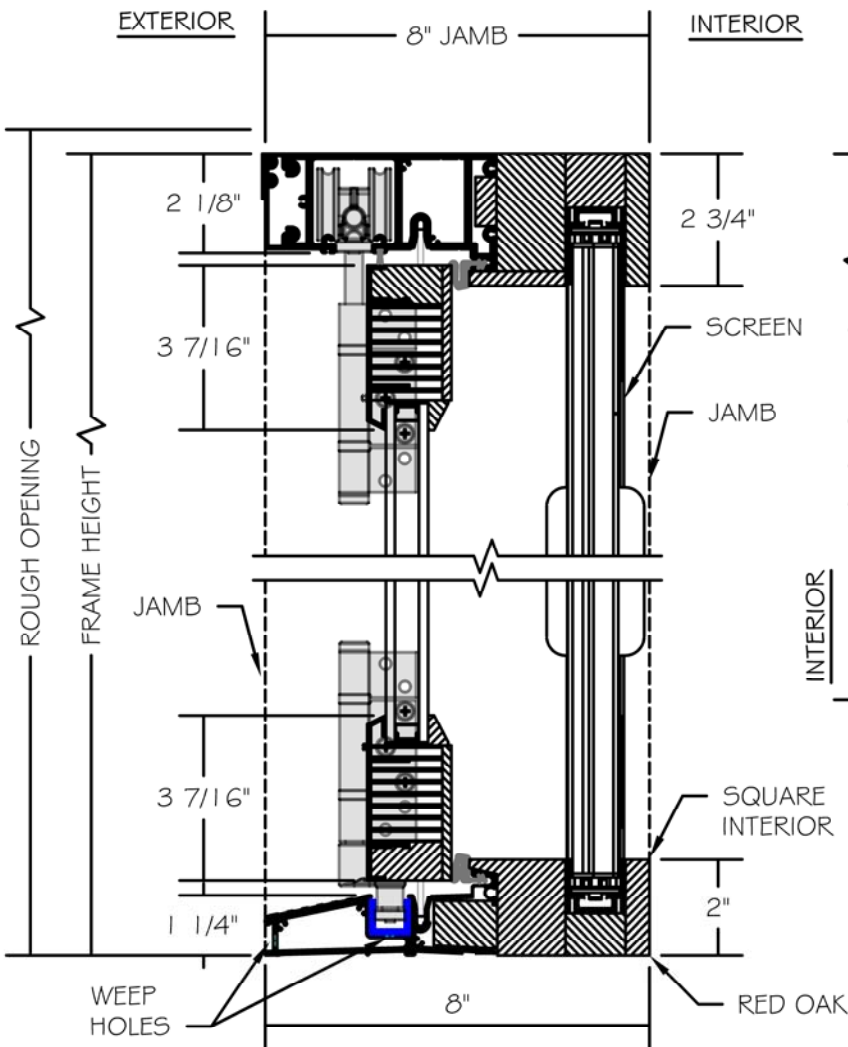

(SPECIFICATIONS MAY CHANGE WITHOUT NOTICE TO IMPROVE FUNCTION OR DESIGN)

STANDARD BIFOLD
EUROPEAN CLAD/WOOD
w/ALUMINUM SILL
& RETRACTABLE SCREEN

SCALE: 3" = 1'-0"

TO PRINT TO SCALE, SELECT "ACTUAL SIZE" OR DESELECT "FIT TO PAGE" IN PRINT DIALOGUE BOX