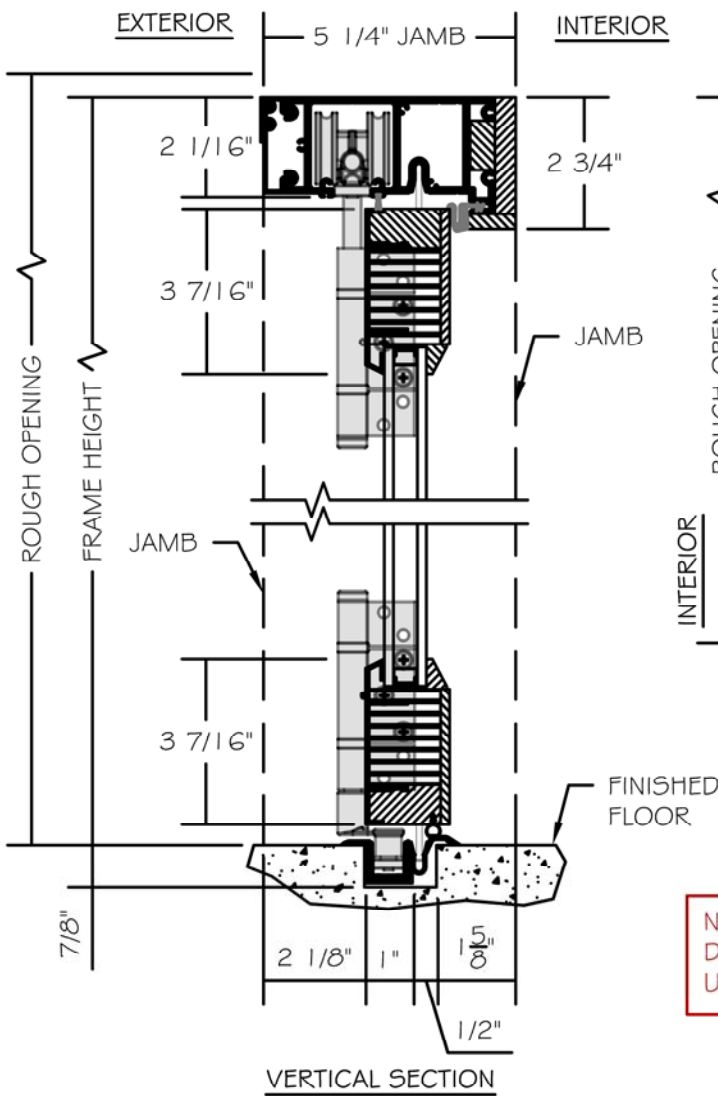

(SPECIFICATIONS MAY CHANGE WITHOUT NOTICE TO IMPROVE FUNCTION OR DESIGN)

STANDARD BIFOLD
EUROPEAN CLAD/WOOD
w/ULTRA GUIDE

SCALE: 3" = 1'-0"

NO WARRANTY FOR WATER, WIND OR DUST INFILTRATION ON BIFOLDS WITH ULTRA GUIDE CHANNELS.

TO PRINT TO SCALE, SELECT "ACTUAL SIZE" OR DESELECT "FIT TO PAGE" IN PRINT DIALOGUE BOX

PROPRIETARY AND CONFIDENTIAL
THIS DRAWING AND ITS CONTENTS ARE THE PROPERTY OF AG MILLWORKS. REPRODUCTION OF ANY PART OF THE DRAWING IN ANY FORM WHATSOEVER WITHOUT THE PRIOR WRITTEN PERMISSION OF AG MILLWORKS IS STRICTLY FORBIDDEN. © 2013 AG MILLWORKS