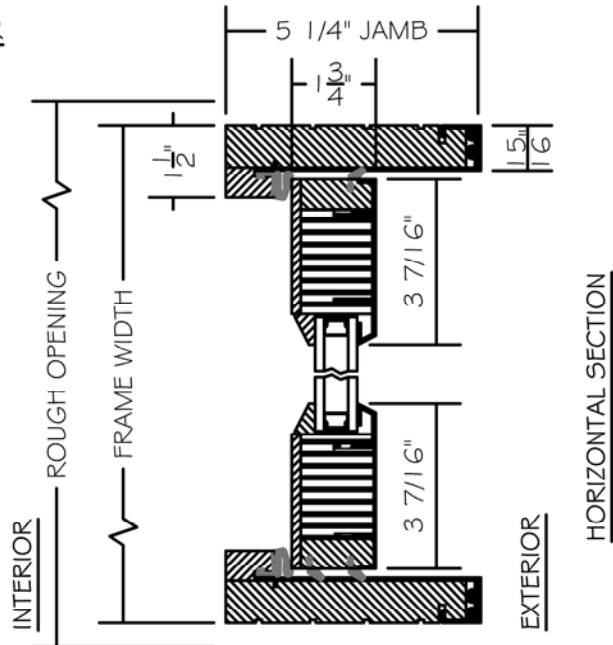

(SPECIFICATIONS MAY CHANGE WITHOUT NOTICE TO IMPROVE FUNCTION OR DESIGN)

STANDARD BIFOLD
EUROPEAN CLAD/WOOD
w/ULTRA GUIDE

SCALE: 3" = 1'-0"

NO WARRANTY FOR WATER, WIND OR DUST INFILTRATION ON BIFOLDS WITH ULTRA GUIDE CHANNELS.