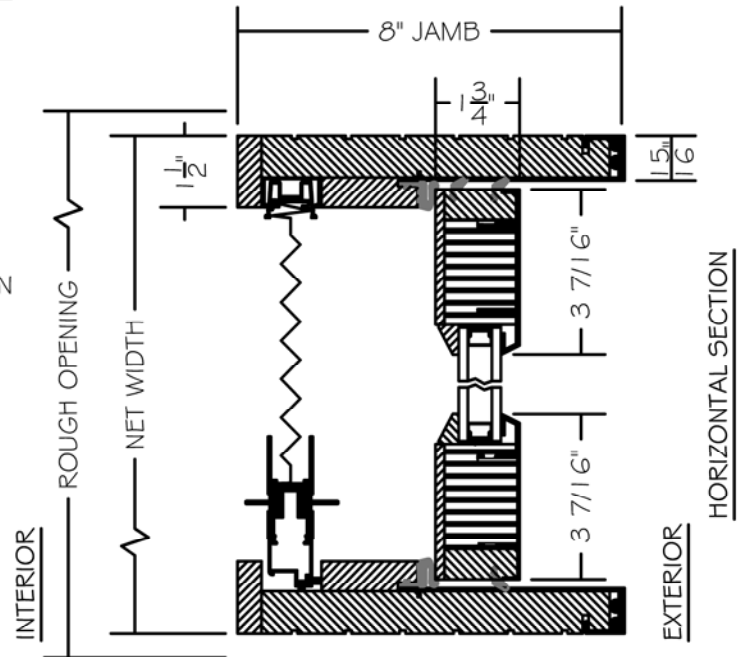

(SPECIFICATIONS MAY CHANGE WITHOUT NOTICE TO IMPROVE FUNCTION OR DESIGN)

STANDARD BIFOLD
EUROPEAN CLAD/WOOD
w/ULTRA GUIDE
& RETRACTABLE SCREEN

SCALE: 3" = 1'-0"

INTERIOR WOOD STICKING OPTIONS

-  SQUARE STICKING
-  BEVEL STICKING
-  OVOLO STICKING

NO WARRANTY FOR WATER, WIND OR DUST INFILTRATION ON BIFOLDS WITH ULTRA GUIDE CHANNELS.

TO PRINT TO SCALE, SELECT "ACTUAL SIZE" OR DESELECT "FIT TO PAGE" IN PRINT DIALOGUE BOX

PROPRIETARY AND CONFIDENTIAL
THIS DRAWING AND ITS CONTENTS ARE THE PROPERTY OF AG MILLWORKS. REPRODUCTION OF ANY PART OF THE DRAWING IN ANY FORM WHATSOEVER WITHOUT THE PRIOR WRITTEN PERMISSION OF AG MILLWORKS IS STRICTLY FORBIDDEN. © 2013 AG MILLWORKS