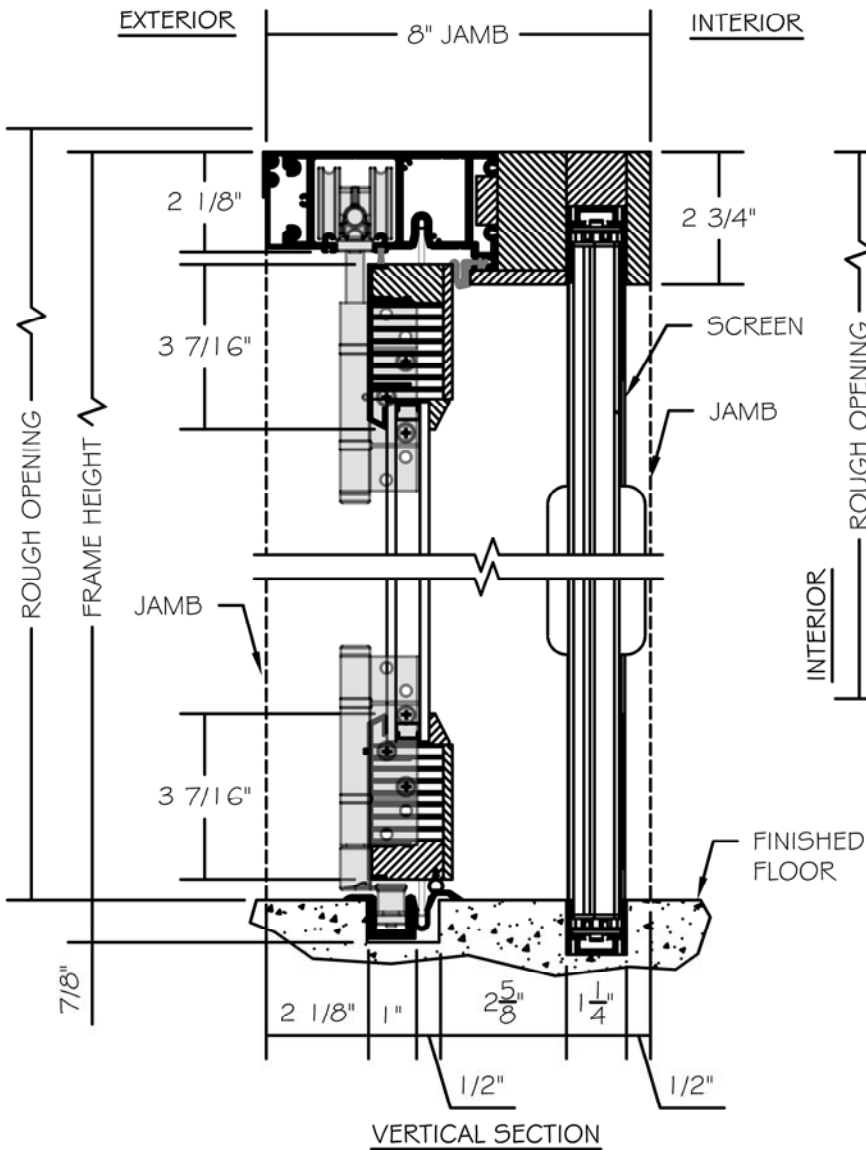

(SPECIFICATIONS MAY CHANGE WITHOUT NOTICE TO IMPROVE FUNCTION OR DESIGN)

STANDARD BIFOLD
EUROPEAN CLAD/WOOD
w/ULTRA GUIDE
& RETRACTABLE SCREEN

SCALE: 3" = 1'-0"

INTERIOR WOOD STICKING OPTIONS

-  SQUARE STICKING
-  BEVEL STICKING
-  OVOLO STICKING

NO WARRANTY FOR WATER, WIND OR DUST INFILTRATION ON BIFOLDS WITH ULTRA GUIDE CHANNELS.

TO PRINT TO SCALE, SELECT "ACTUAL SIZE" OR DESELECT "FIT TO PAGE" IN PRINT DIALOGUE BOX

PROPRIETARY AND CONFIDENTIAL
THIS DRAWING AND ITS CONTENTS ARE THE PROPERTY OF AG MILLWORKS. REPRODUCTION OF ANY PART OF THE DRAWING IN ANY FORM WHATSOEVER WITHOUT THE PRIOR WRITTEN PERMISSION OF AG MILLWORKS IS STRICTLY FORBIDDEN. © 2013 AG MILLWORKS