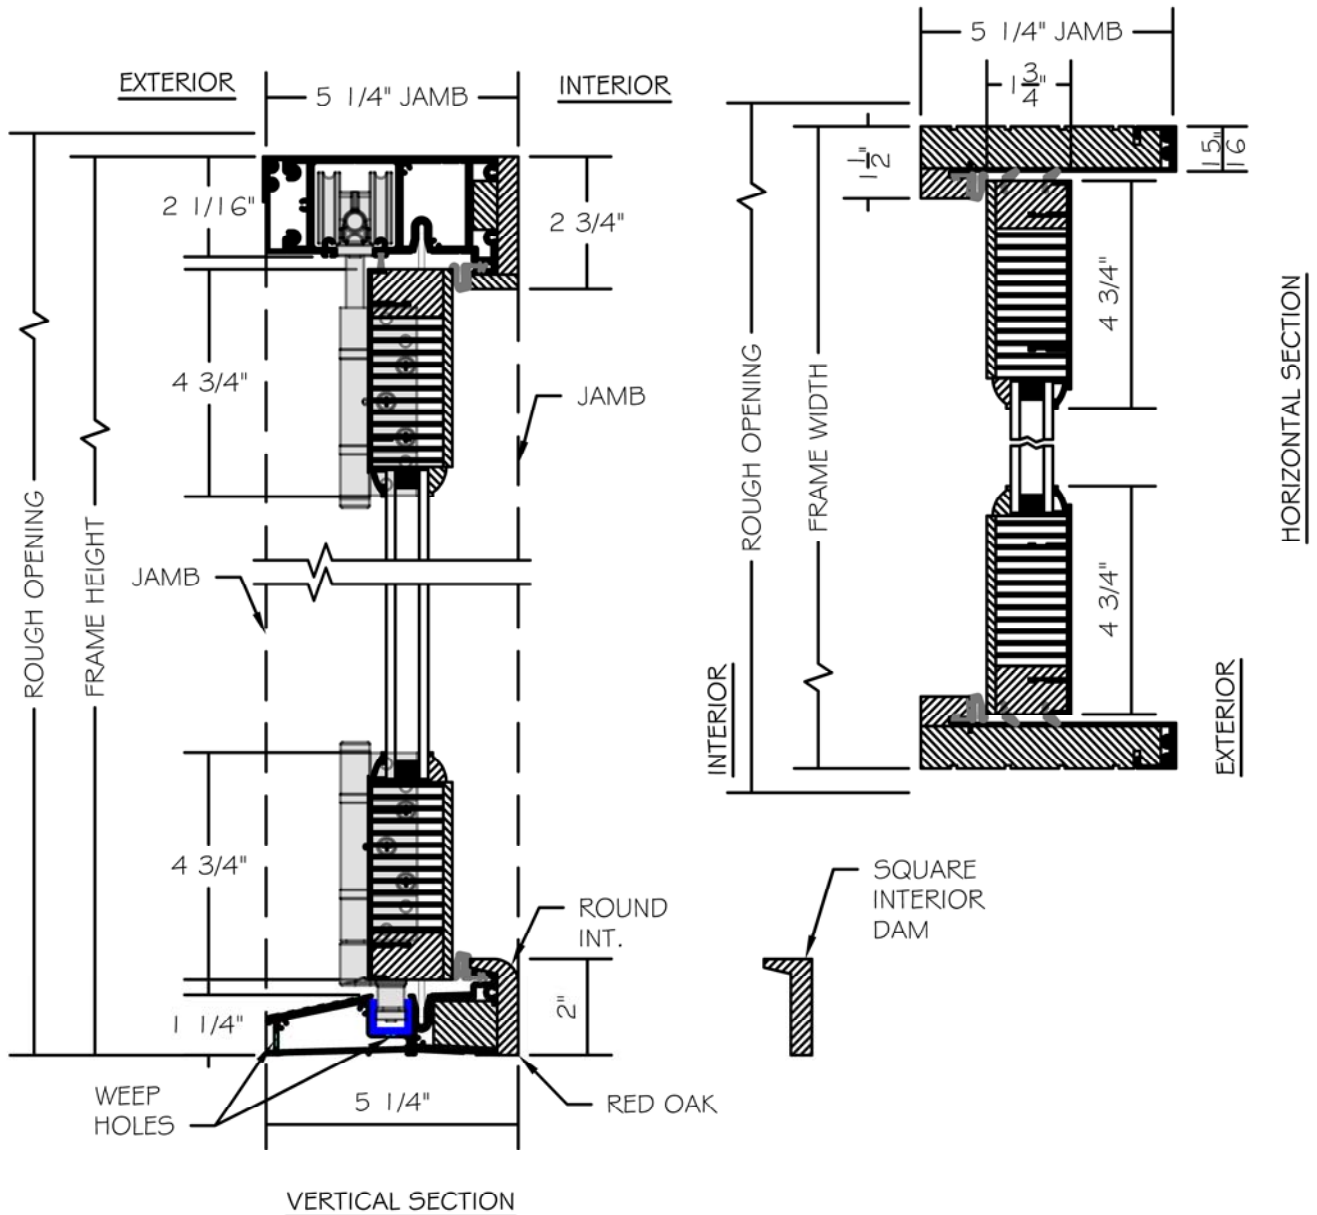

(SPECIFICATIONS MAY CHANGE WITHOUT NOTICE TO IMPROVE FUNCTION OR DESIGN)

STANDARD BIFOLD TRADITIONAL EQUAL CLAD/WOOD w/ALUMINUM SILL

SCALE: 3" = 1'-0"

TO PRINT TO SCALE, SELECT "ACTUAL SIZE" OR DESELECT "FIT TO PAGE" IN PRINT DIALOGUE BOX