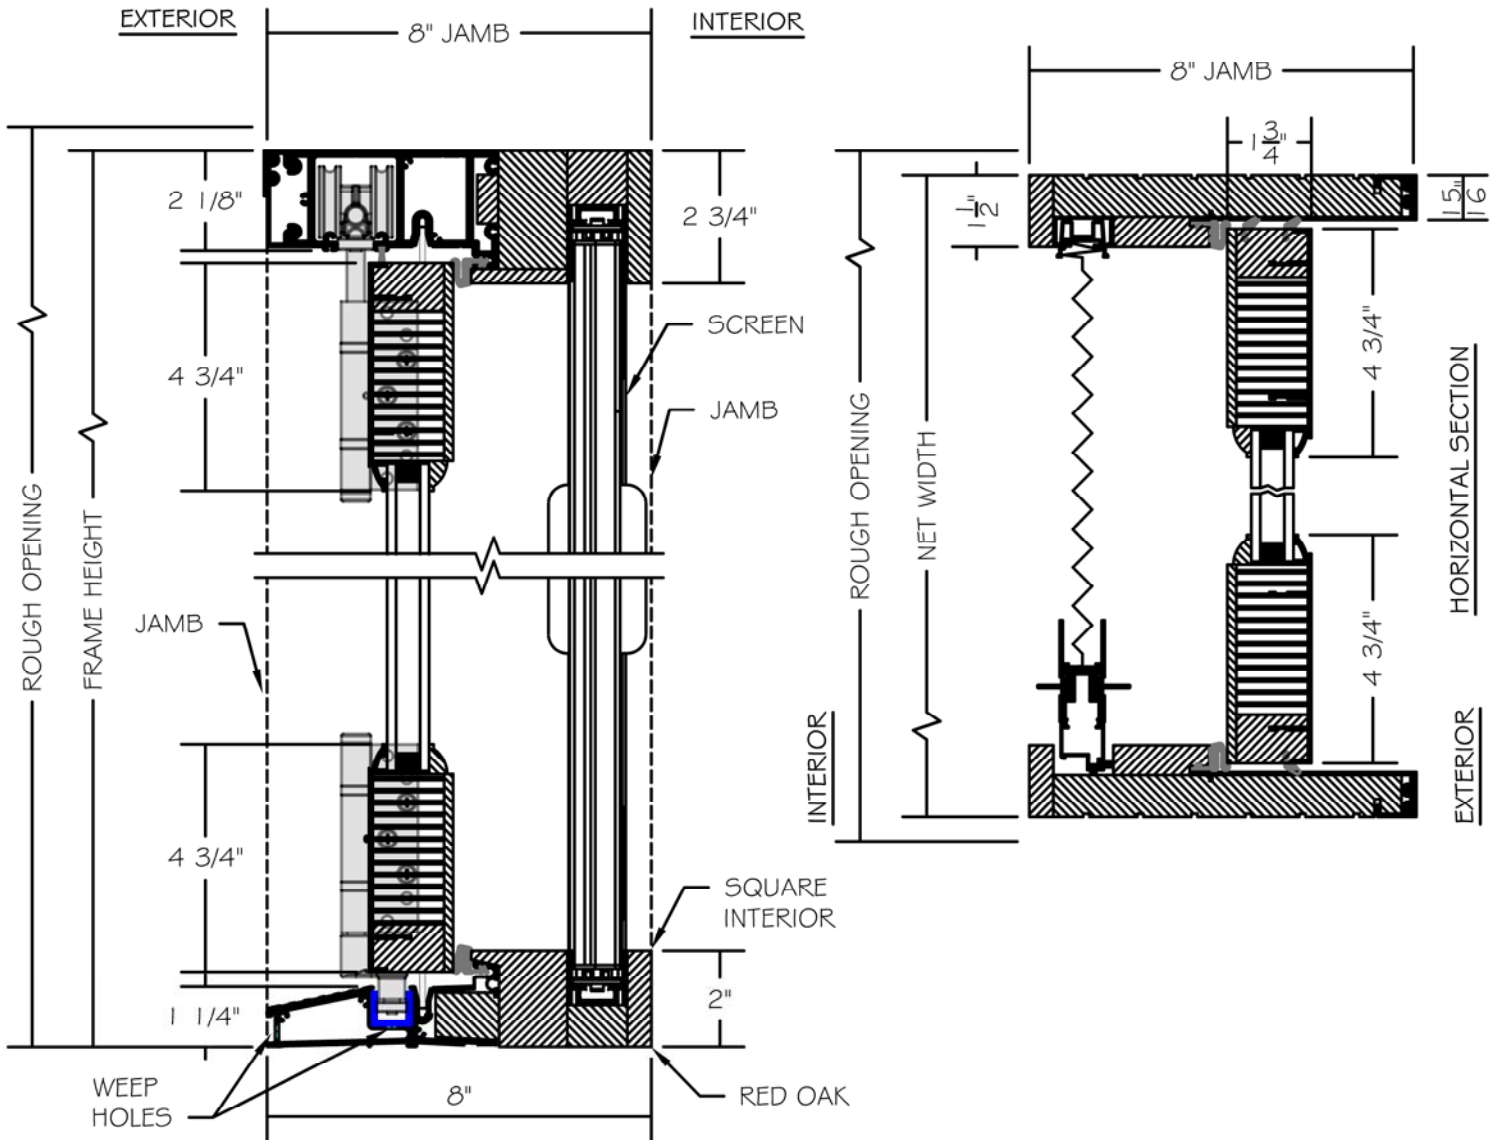

(SPECIFICATIONS MAY CHANGE WITHOUT NOTICE TO IMPROVE FUNCTION OR DESIGN)

STANDARD BIFOLD
TRADITIONAL EQUAL CLAD/WOOD
w/ALUMINUM SILL
& RETRACTABLE SCREEN

SCALE: 3" = 1'-0"

INTERIOR WOOD STICKING OPTIONS

-  SQUARE STICKING
-  BEVEL STICKING
-  OVOLO STICKING