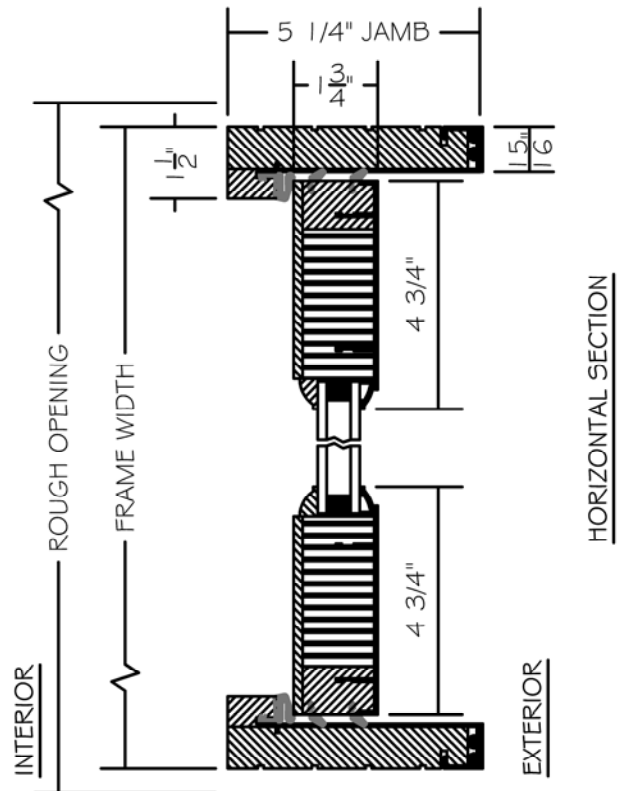

(SPECIFICATIONS MAY CHANGE WITHOUT NOTICE TO IMPROVE FUNCTION OR DESIGN)

STANDARD BIFOLD TRADITIONAL CLAD/WOOD w/ALUMINUM SILL

SCALE: 3" = 1'-0"

TO PRINT TO SCALE, SELECT "ACTUAL SIZE" OR DESELECT "FIT TO PAGE" IN PRINT DIALOGUE BOX