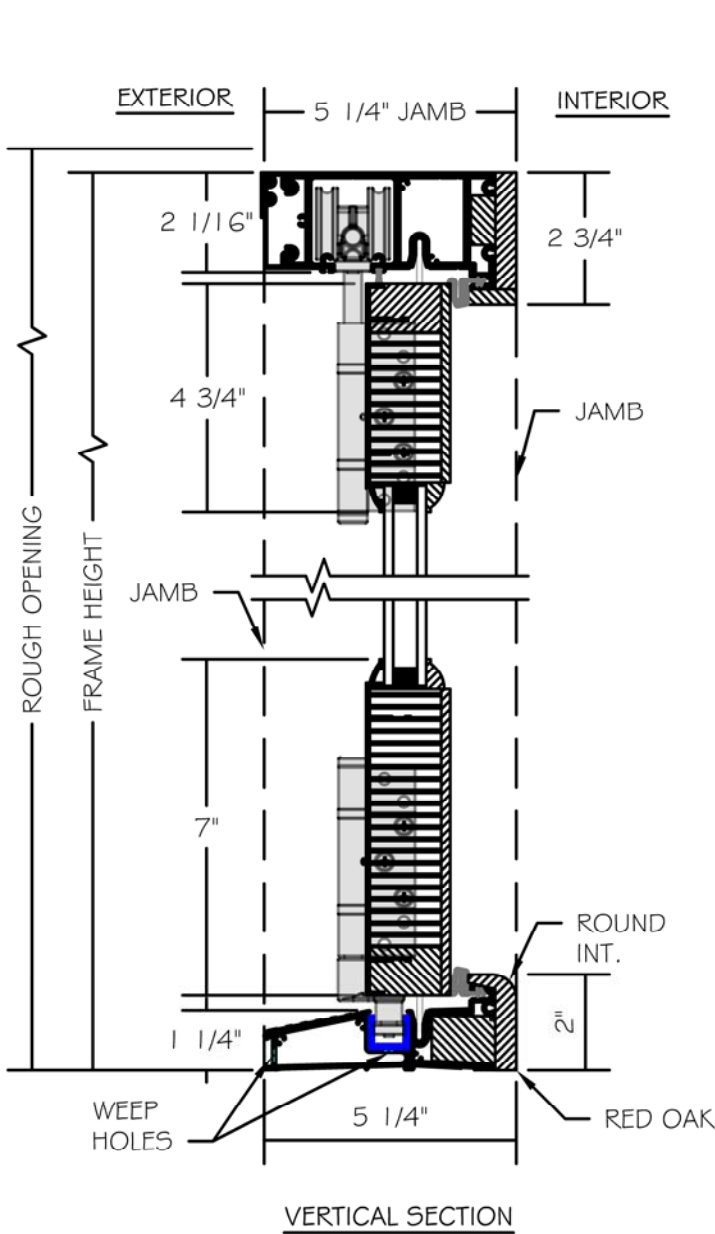

(SPECIFICATIONS MAY CHANGE WITHOUT NOTICE TO IMPROVE FUNCTION OR DESIGN)

STANDARD BIFOLD TRADITIONAL CLAD/WOOD w/ALUMINUM SILL

SCALE: 3" = 1'-0"

TO PRINT TO SCALE, SELECT "ACTUAL SIZE" OR DESELECT "FIT TO PAGE" IN PRINT DIALOGUE BOX