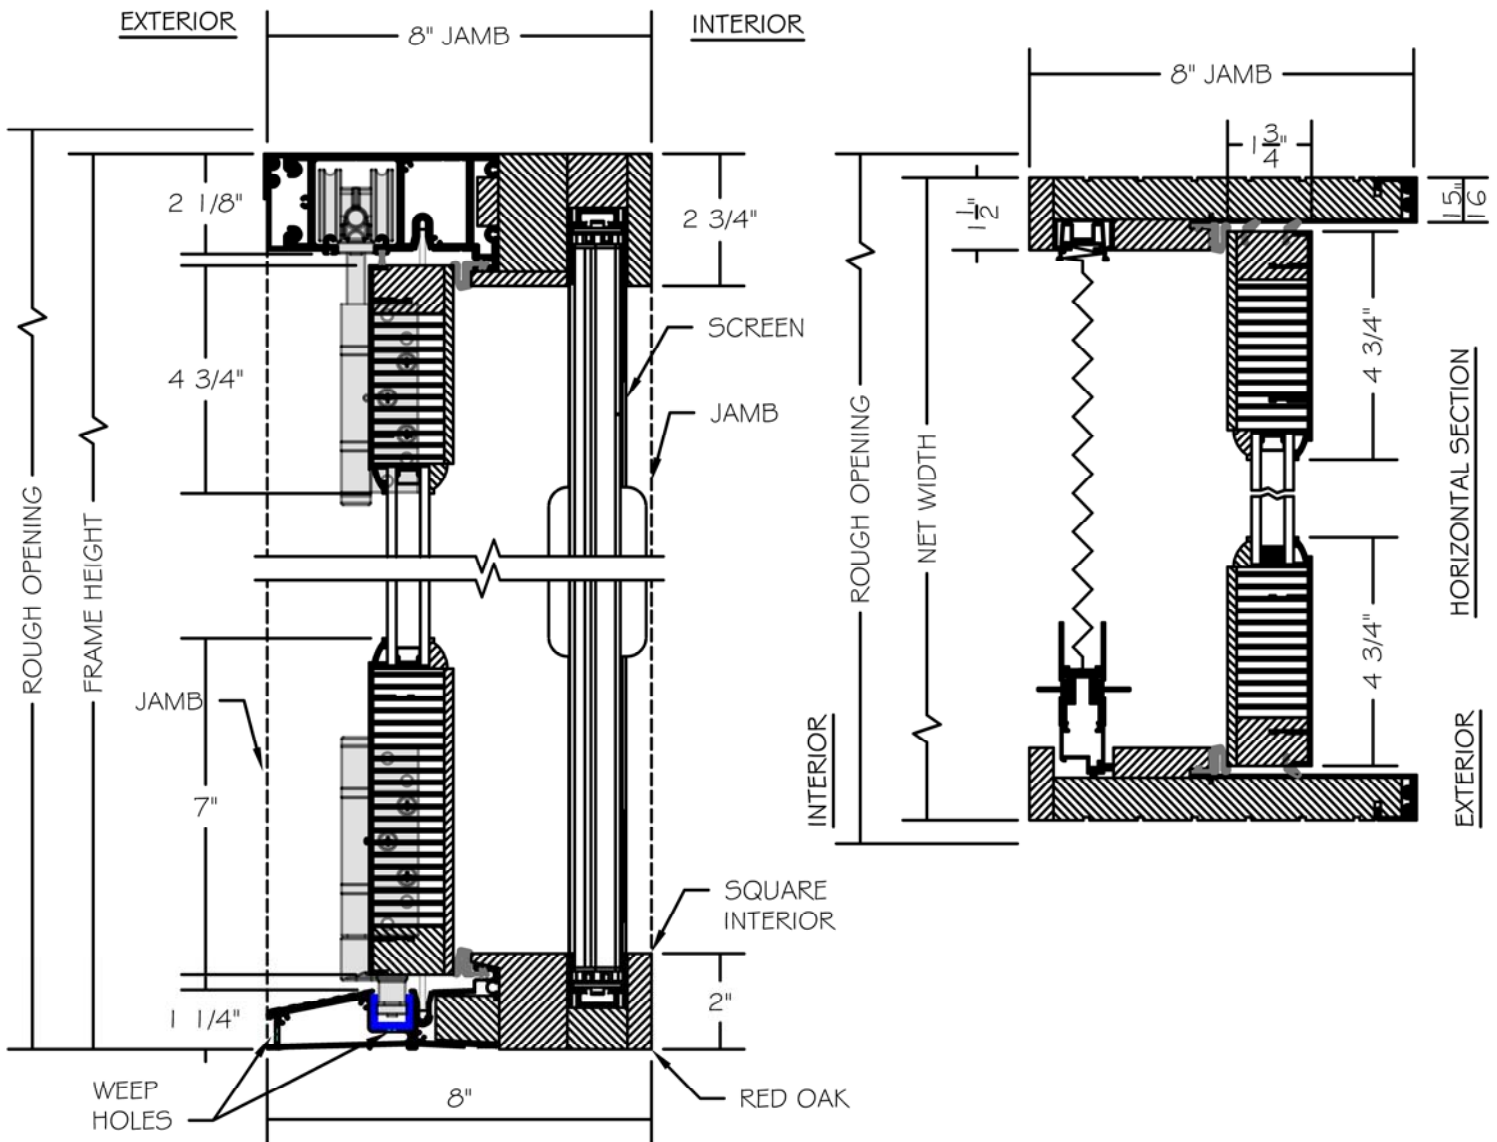

(SPECIFICATIONS MAY CHANGE WITHOUT NOTICE TO IMPROVE FUNCTION OR DESIGN)

STANDARD BIFOLD  
TRADITIONAL CLAD/WOOD  
w/ALUMINUM SILL  
& RETRACTABLE SCREEN

SCALE: 3" = 1'-0"

TO PRINT TO SCALE, SELECT "ACTUAL SIZE" OR DESELECT "FIT TO PAGE" IN PRINT DIALOGUE BOX