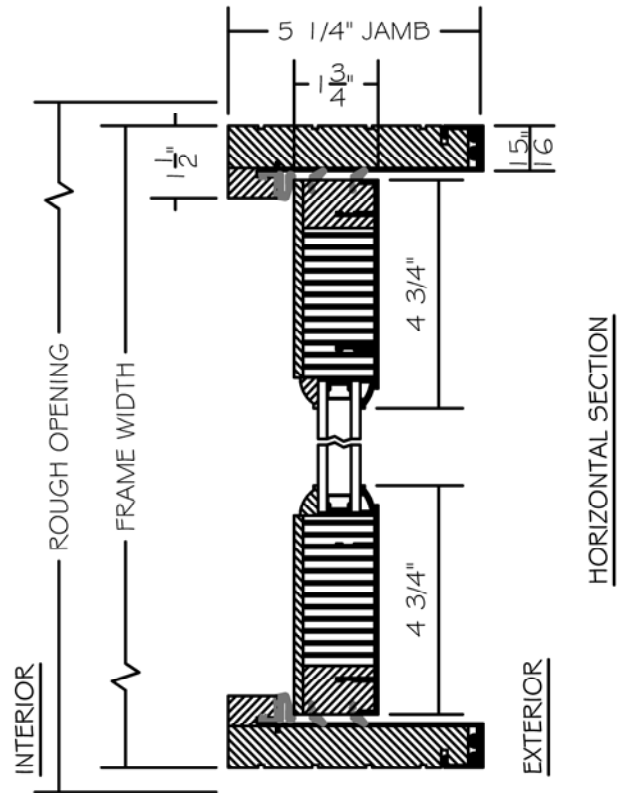

(SPECIFICATIONS MAY CHANGE WITHOUT NOTICE TO IMPROVE FUNCTION OR DESIGN)

STANDARD BIFOLD TRADITIONAL CLAD/WOOD w/ULTRA GUIDE

SCALE: 3" = 1'-0"

NO WARRANTY FOR WATER, WIND OR DUST INFILTRATION ON BIFOLDS WITH ULTRA GUIDE CHANNELS.