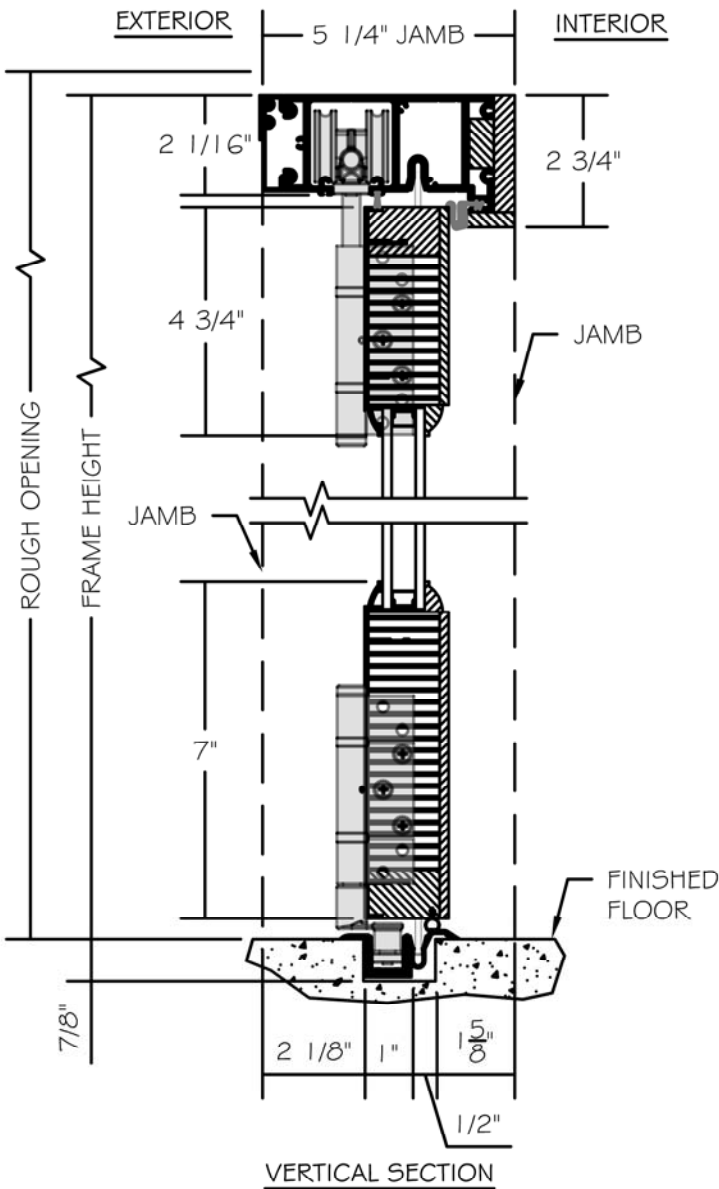

(SPECIFICATIONS MAY CHANGE WITHOUT NOTICE TO IMPROVE FUNCTION OR DESIGN)

STANDARD BIFOLD TRADITIONAL CLAD/WOOD w/ULTRA GUIDE

SCALE: 3" = 1'-0"

NO WARRANTY FOR WATER, WIND OR DUST INFILTRATION ON BIFOLDS WITH ULTRA GUIDE CHANNELS.

TO PRINT TO SCALE, SELECT "ACTUAL SIZE" OR DESELECT "FIT TO PAGE" IN PRINT DIALOGUE BOX

PROPRIETARY AND CONFIDENTIAL
THIS DRAWING AND ITS CONTENTS ARE THE PROPERTY OF AG MILLWORKS. REPRODUCTION OF ANY PART OF THE DRAWING IN ANY FORM WHATSOEVER WITHOUT THE PRIOR WRITTEN PERMISSION OF AG MILLWORKS IS STRICTLY FORBIDDEN. © 2013 AG MILLWORKS