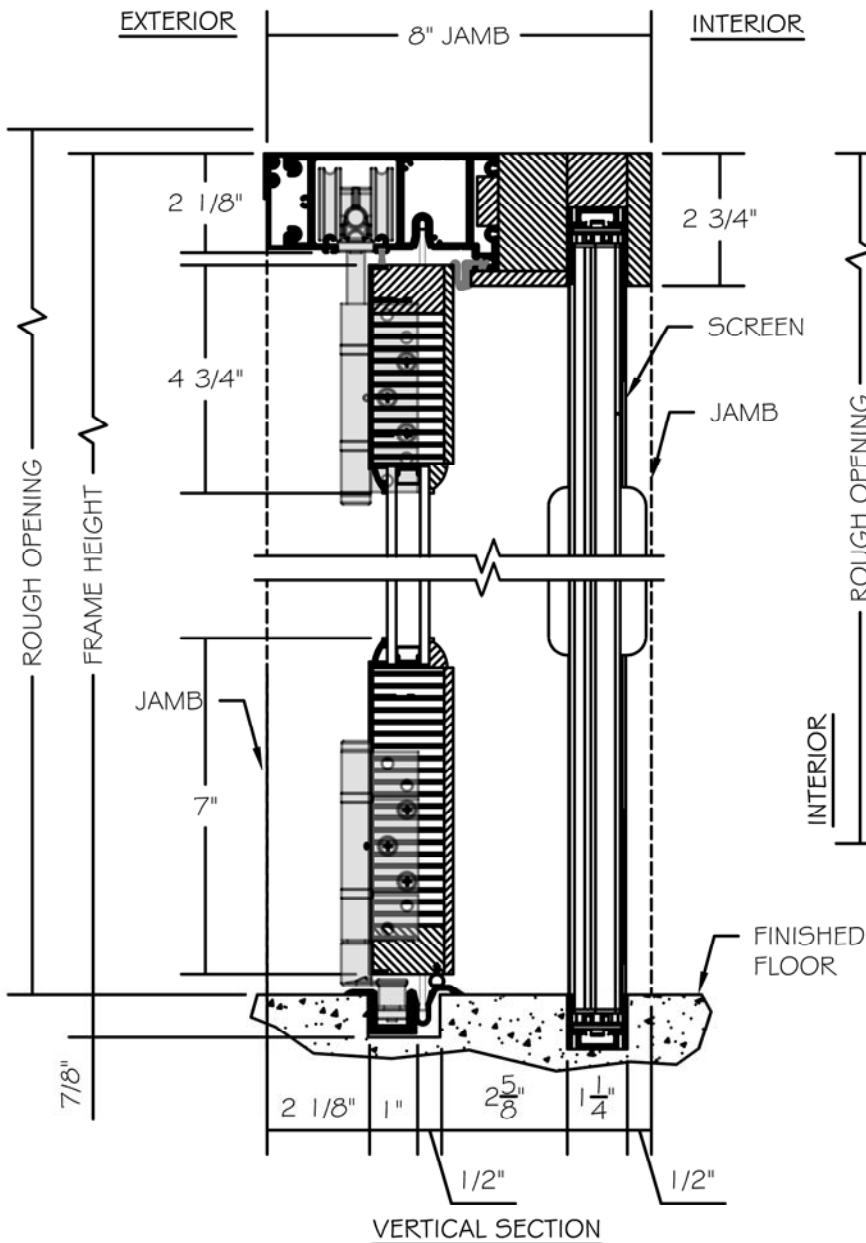

(SPECIFICATIONS MAY CHANGE WITHOUT NOTICE TO IMPROVE FUNCTION OR DESIGN)

STANDARD BIFOLD
TRADITIONAL CLAD/WOOD
w/ULTRA GUIDE
& RETRACTABLE SCREEN

SCALE: 3" = 1'-0"

NO WARRANTY FOR WATER, WIND OR DUST INFILTRATION ON BIFOLDS WITH ULTRA GUIDE CHANNELS.

TO PRINT TO SCALE, SELECT "ACTUAL SIZE" OR DESELECT "FIT TO PAGE" IN PRINT DIALOGUE BOX

PROPRIETARY AND CONFIDENTIAL
THIS DRAWING AND ITS CONTENTS ARE THE PROPERTY OF AG MILLWORKS. REPRODUCTION OF ANY PART OF THE DRAWING IN ANY FORM WHATSOEVER WITHOUT THE PRIOR WRITTEN PERMISSION OF AG MILLWORKS IS STRICTLY FORBIDDEN. © 2013 AG MILLWORKS