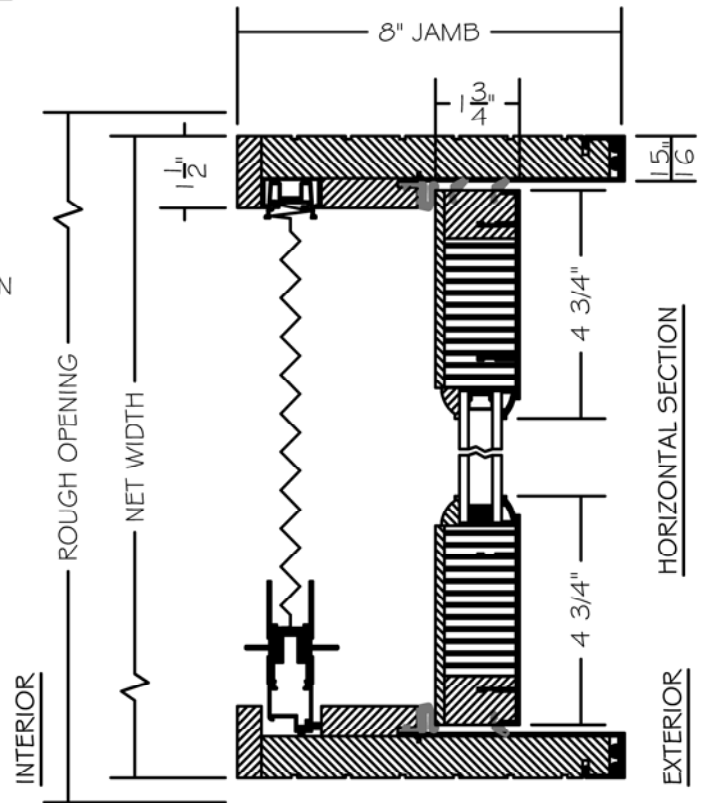

(SPECIFICATIONS MAY CHANGE WITHOUT NOTICE TO IMPROVE FUNCTION OR DESIGN)

STANDARD BIFOLD
TRADITIONAL CLAD/WOOD
w/ULTRA GUIDE
& RETRACTABLE SCREEN

SCALE: 3" = 1'-0"

NO WARRANTY FOR WATER, WIND OR DUST INFILTRATION ON BIFOLDS WITH ULTRA GUIDE CHANNELS.