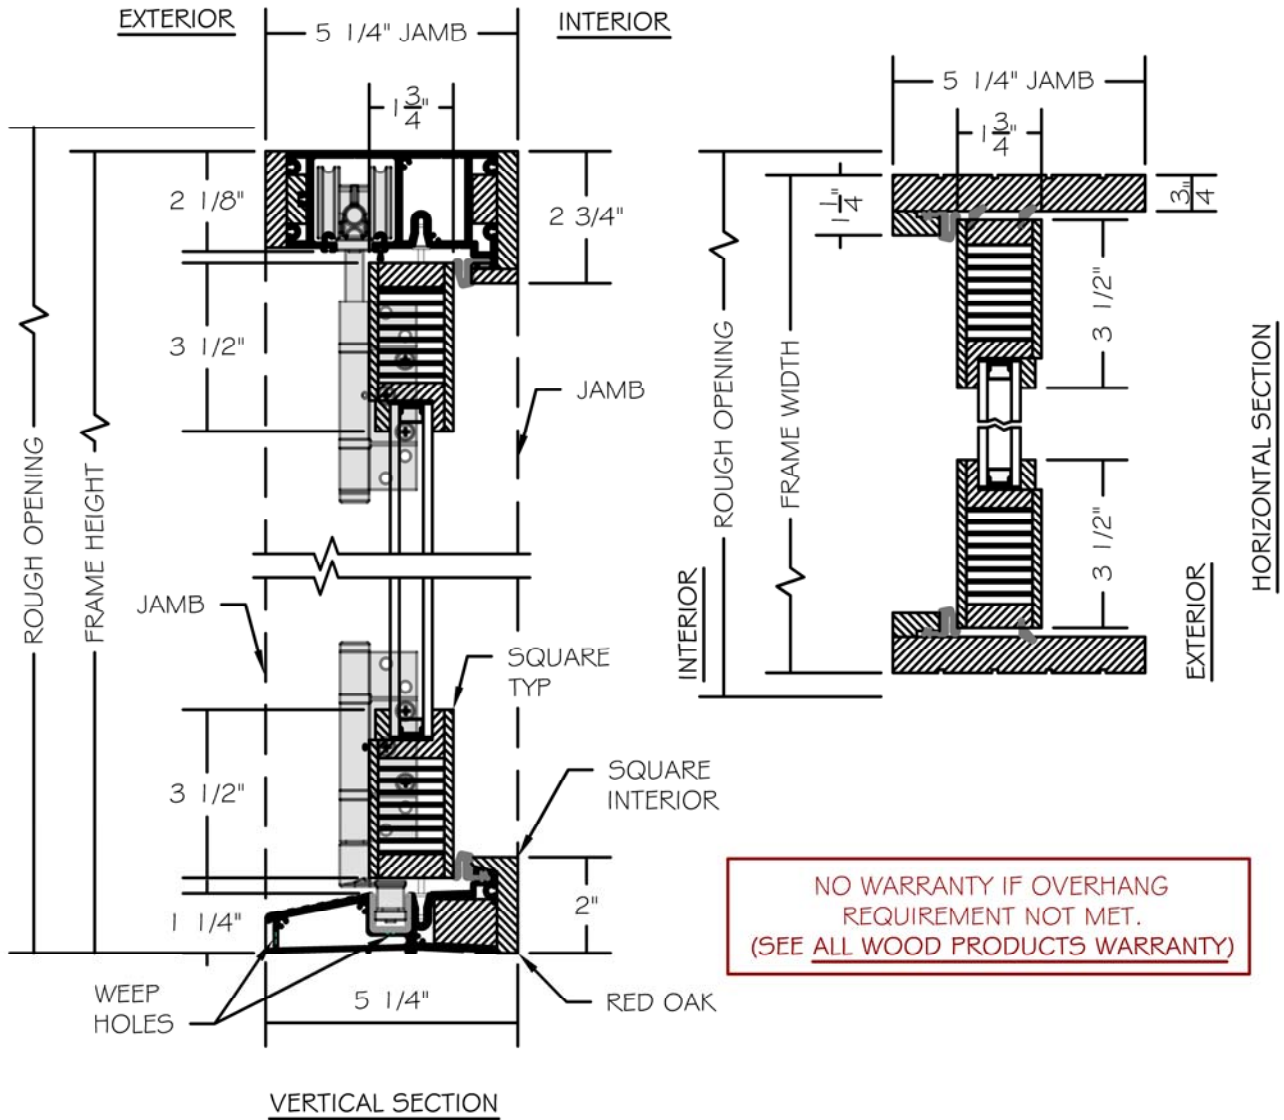

(SPECIFICATIONS MAY CHANGE WITHOUT NOTICE TO IMPROVE FUNCTION OR DESIGN)

STANDARD BIFOLD ALL WOOD EUROPEAN w/ALUMINUM SILL

SCALE: 3" = 1'-0"

NO WARRANTY IF OVERHANG
REQUIREMENT NOT MET.
(SEE ALL WOOD PRODUCTS WARRANTY)