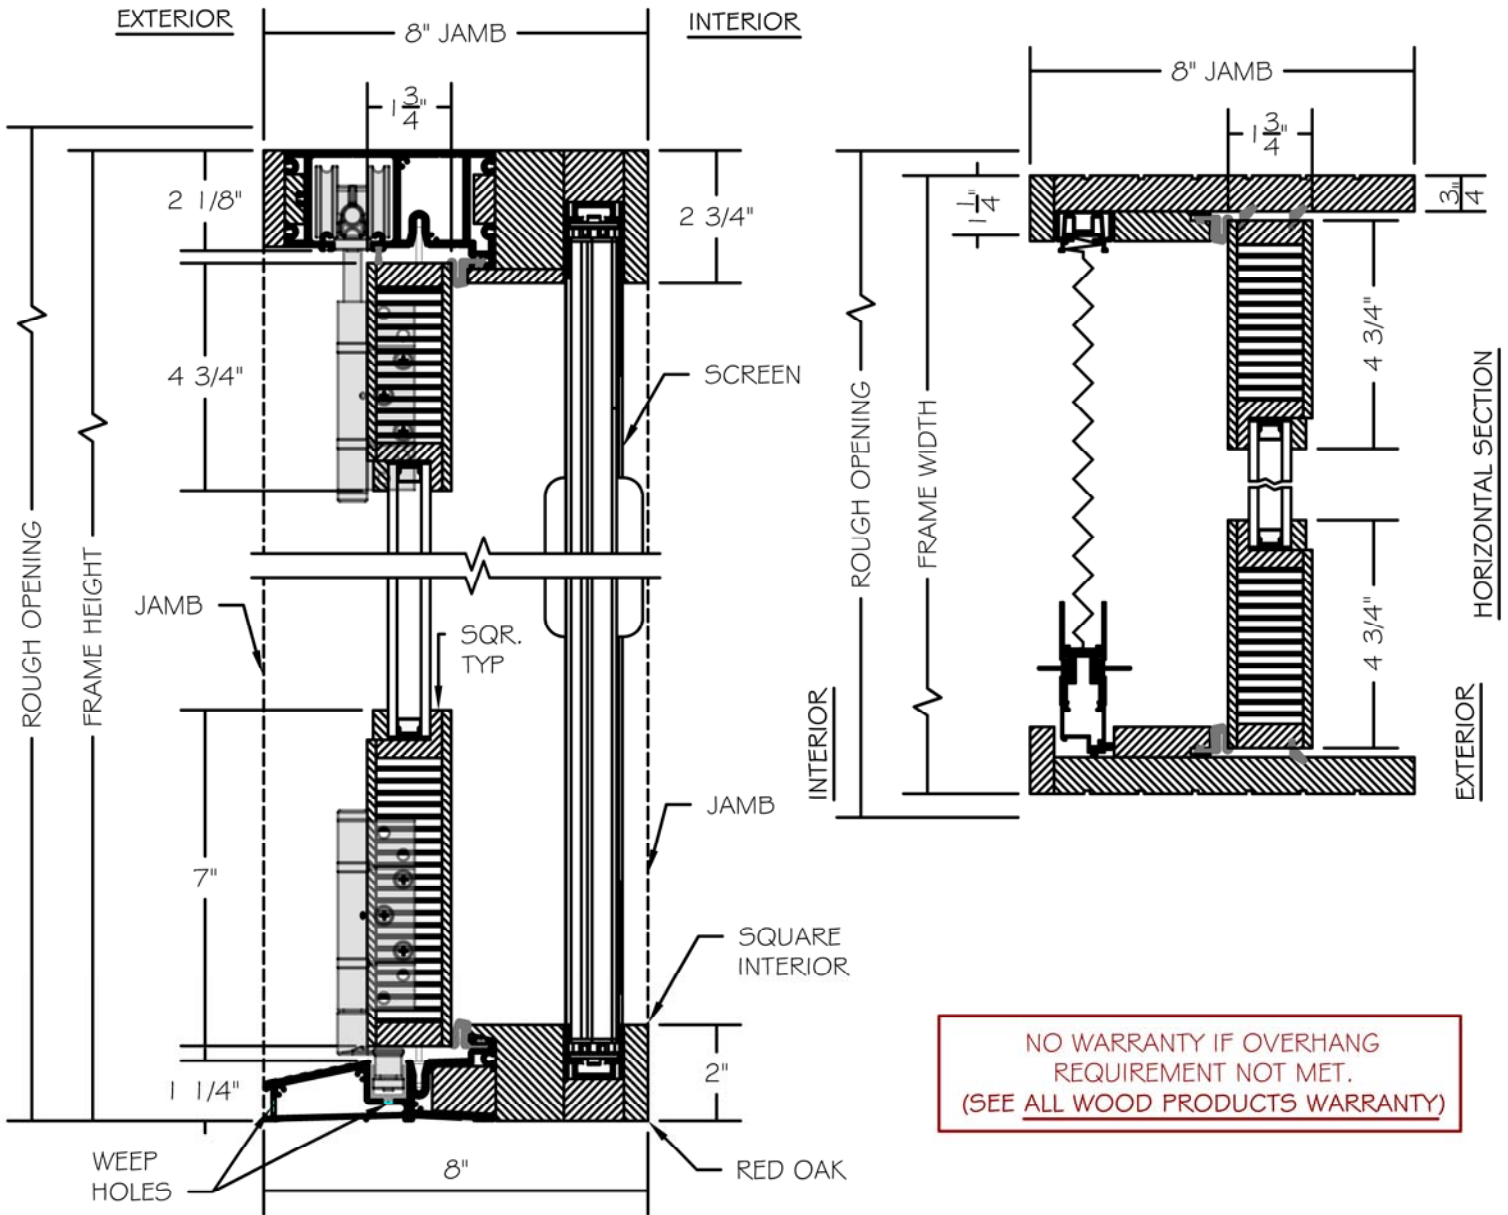

(SPECIFICATIONS MAY CHANGE WITHOUT NOTICE TO IMPROVE FUNCTION OR DESIGN)

Handcrafted Doors for Luxury Outdoor Living

STANDARD BIFOLD ALL WOOD TRADITIONAL W/ALUMINUM SILL & RETRACTABLE SCREEN

SCALE: 3" = 1'-0"

NO WARRANTY IF OVERHANG
REQUIREMENT NOT MET.
(SEE ALL WOOD PRODUCTS WARRANTY)

VERTICAL SECTION

TO PRINT TO SCALE, SELECT "ACTUAL SIZE" OR DESELECT "FIT TO PAGE" IN PRINT DIALOGUE BOX

PROPRIETARY AND CONFIDENTIAL
THIS DRAWING AND ITS CONTENTS ARE THE PROPERTY OF AG MILLWORKS. REPRODUCTION OF ANY PART OF THE DRAWING IN ANY FORM WHATSOEVER WITHOUT THE PRIOR WRITTEN PERMISSION OF AG MILLWORKS IS STRICTLY FORBIDDEN. © 2013 AG MILLWORKS