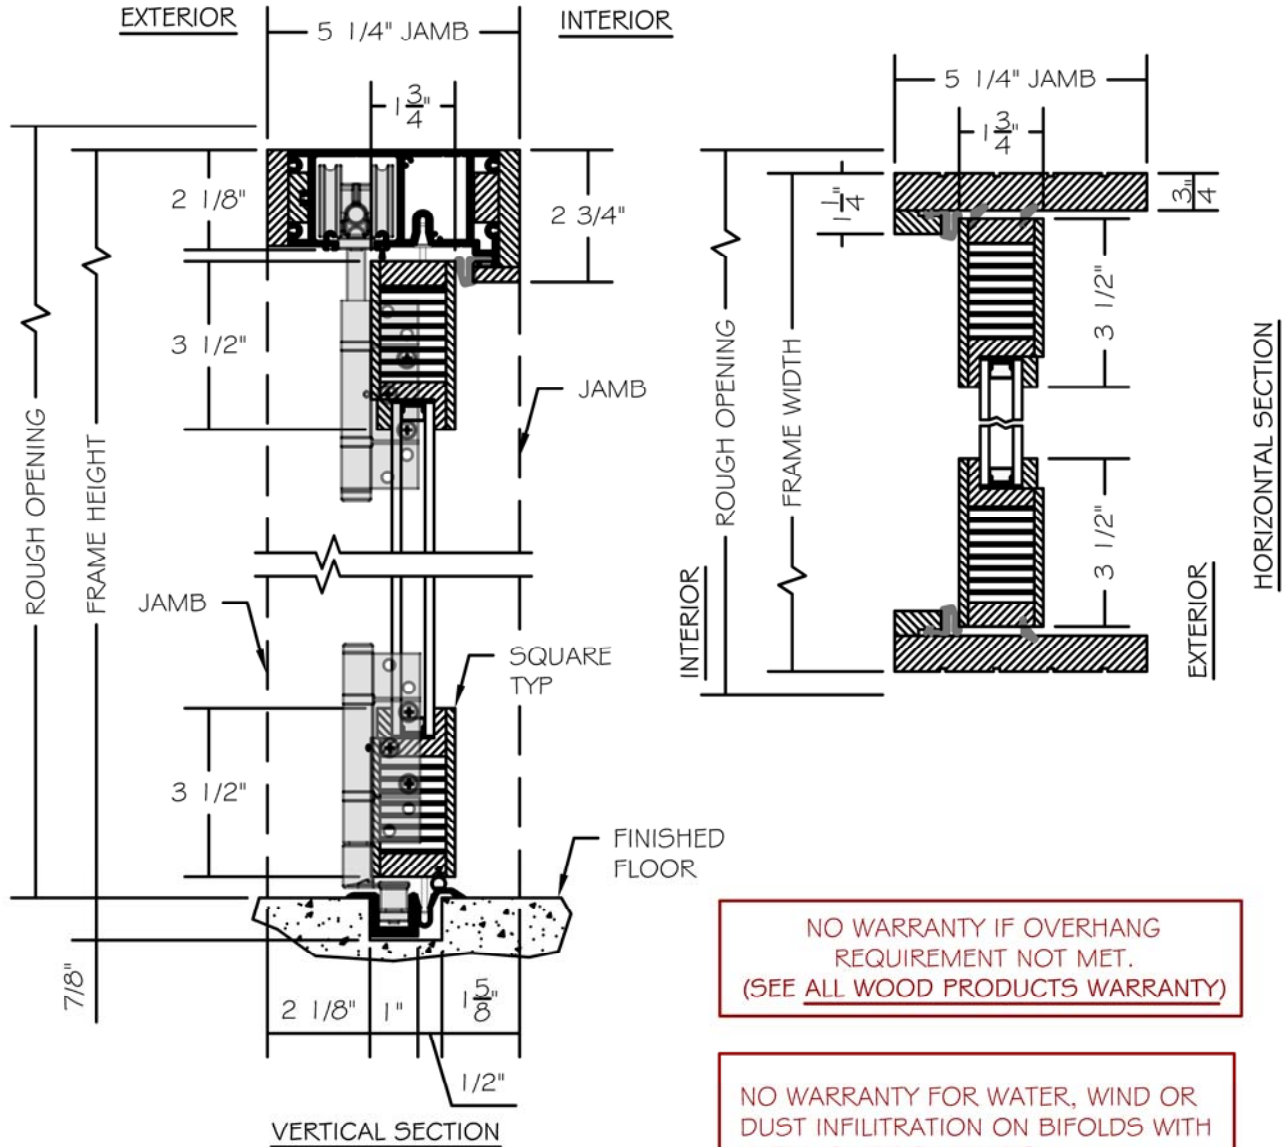

# STANDARD BIFOLD ALL WOOD EUROPEAN w/ULTRA GUIDE

SCALE: 3" = 1'-0"

NO WARRANTY IF OVERHANG REQUIREMENT NOT MET.  
(SEE ALL WOOD PRODUCTS WARRANTY)

NO WARRANTY FOR WATER, WIND OR DUST INFILTRATION ON BIFOLDS WITH ULTRA GUIDE CHANNELS.