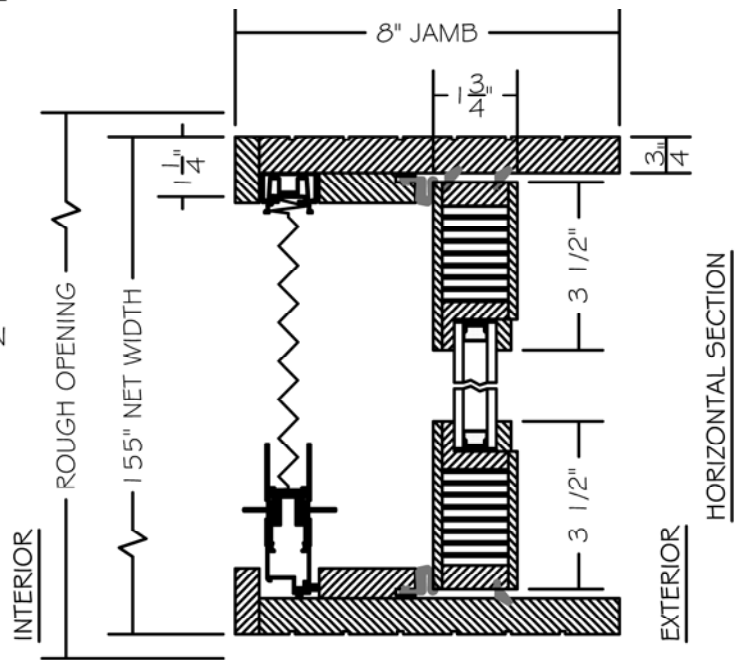

(SPECIFICATIONS MAY CHANGE WITHOUT NOTICE TO IMPROVE FUNCTION OR DESIGN)

STANDARD BIFOLD ALL WOOD EUROPEAN W/ULTRA GUIDE & RETRACTABLE SCREEN

SCALE: 3" = 1'-0"

VERTICAL SECTION

HORIZONTAL SECTION

NO WARRANTY IF OVERHANG
REQUIREMENT NOT MET.
(SEE ALL WOOD PRODUCTS WARRANTY)

NO WARRANTY FOR WATER, WIND OR
DUST INFILTRATION ON BIFOLDS WITH
ULTRA GUIDE CHANNELS.

TO PRINT TO SCALE, SELECT
"ACTUAL SIZE" OR DESELECT "FIT
TO PAGE" IN PRINT DIALOGUE BOX

PROPRIETARY AND CONFIDENTIAL
THIS DRAWING AND ITS CONTENTS ARE THE
PROPERTY OF AG MILLWORKS. REPRODUCTION
OF ANY PART OF THE DRAWING IN ANY FORM
WHATSOEVER WITHOUT THE PRIOR WRITTEN
PERMISSION OF AG MILLWORKS IS STRICTLY
FORBIDDEN. © 2013 AG MILLWORKS