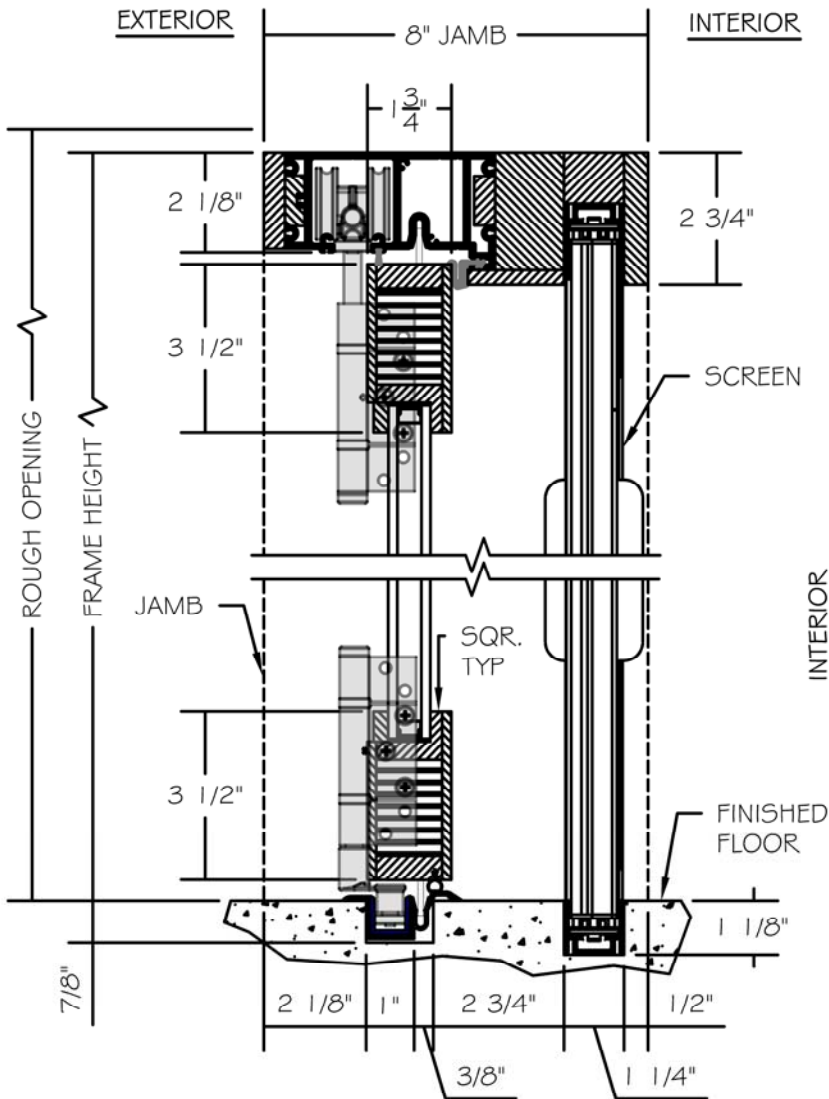

(SPECIFICATIONS MAY CHANGE WITHOUT NOTICE TO IMPROVE FUNCTION OR DESIGN)

STANDARD BIFOLD ALL WOOD EUROPEAN W/ULTRA GUIDE & RETRACTABLE SCREEN

SCALE: 3" = 1'-0"

VERTICAL SECTION

HORIZONTAL SECTION

NO WARRANTY IF OVERHANG
REQUIREMENT NOT MET.
(SEE ALL WOOD PRODUCTS WARRANTY)

NO WARRANTY FOR WATER, WIND OR
DUST INFILTRATION ON BIFOLDS WITH
ULTRA GUIDE CHANNELS.

TO PRINT TO SCALE, SELECT
"ACTUAL SIZE" OR DESELECT "FIT
TO PAGE" IN PRINT DIALOGUE BOX

PROPRIETARY AND CONFIDENTIAL
THIS DRAWING AND ITS CONTENTS ARE THE
PROPERTY OF AG MILLWORKS. REPRODUCTION
OF ANY PART OF THE DRAWING IN ANY FORM
WHATSOEVER WITHOUT THE PRIOR WRITTEN
PERMISSION OF AG MILLWORKS IS STRICTLY
FORBIDDEN. © 2013 AG MILLWORKS