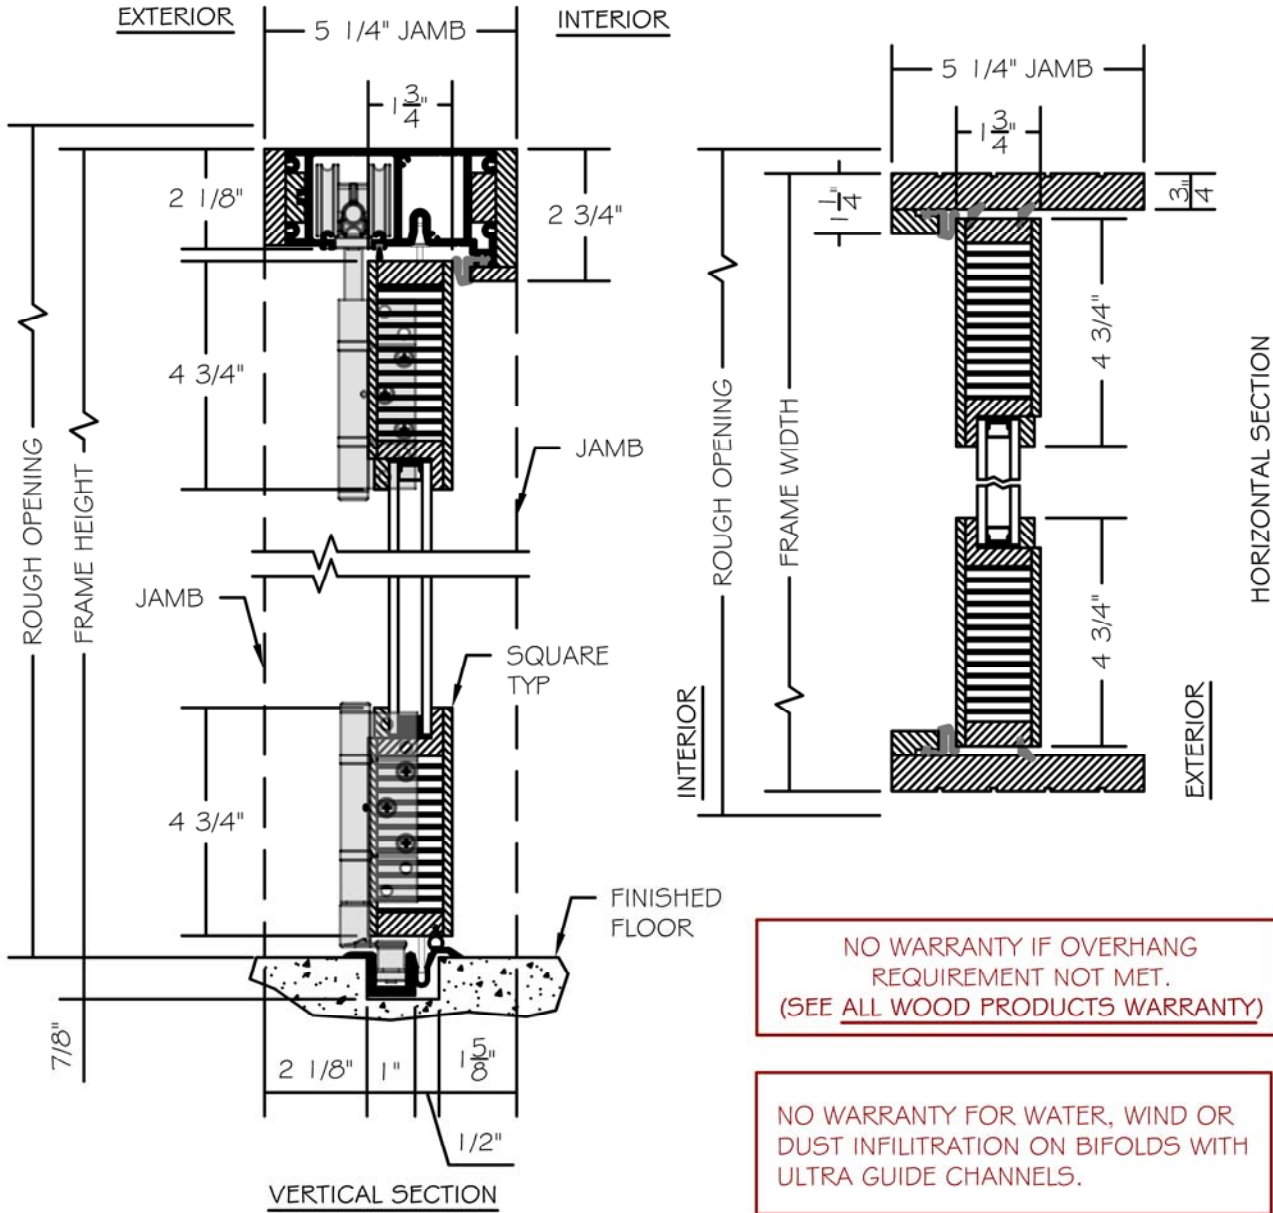

# STANDARD BIFOLD ALL WOOD TRADITIONAL EQUAL w/ULTRA GUIDE

SCALE: 3" = 1'-0"

NO WARRANTY IF OVERHANG REQUIREMENT NOT MET.  
(SEE ALL WOOD PRODUCTS WARRANTY)

NO WARRANTY FOR WATER, WIND OR DUST INFILTRATION ON BIFOLDS WITH ULTRA GUIDE CHANNELS.