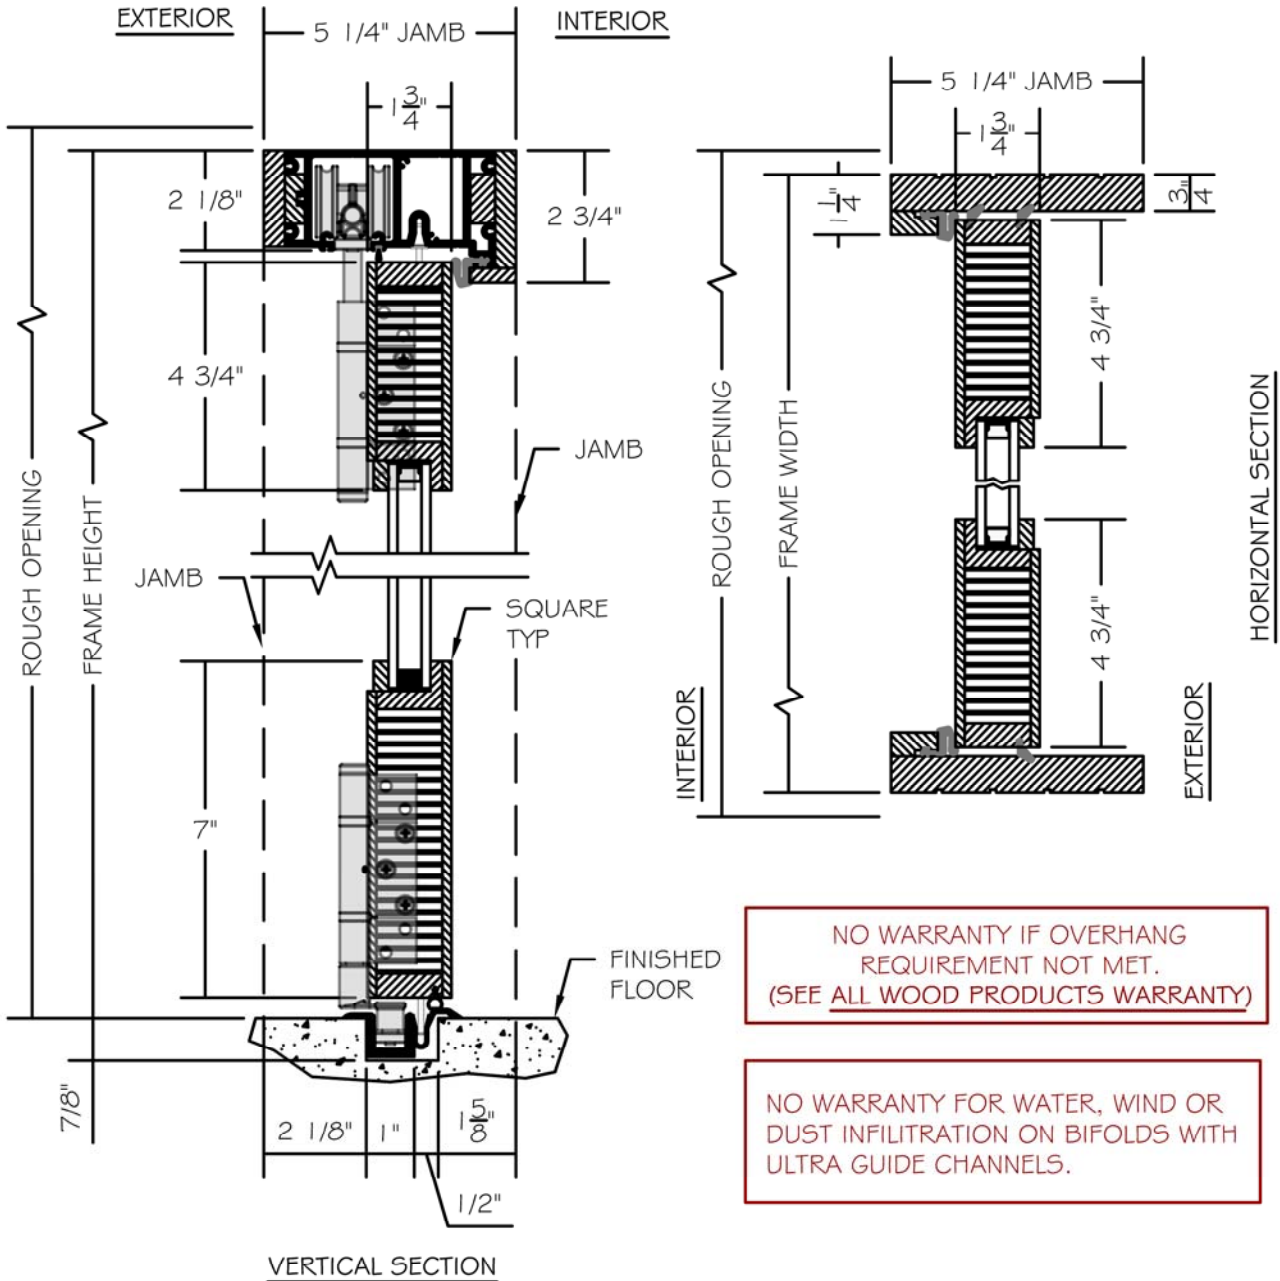

# STANDARD BIFOLD ALL WOOD TRADITIONAL w/ULTRA GUIDE

SCALE: 3" = 1'-0"

NO WARRANTY IF OVERHANG REQUIREMENT NOT MET.  
(SEE ALL WOOD PRODUCTS WARRANTY)

NO WARRANTY FOR WATER, WIND OR DUST INFILTRATION ON BIFOLDS WITH ULTRA GUIDE CHANNELS.