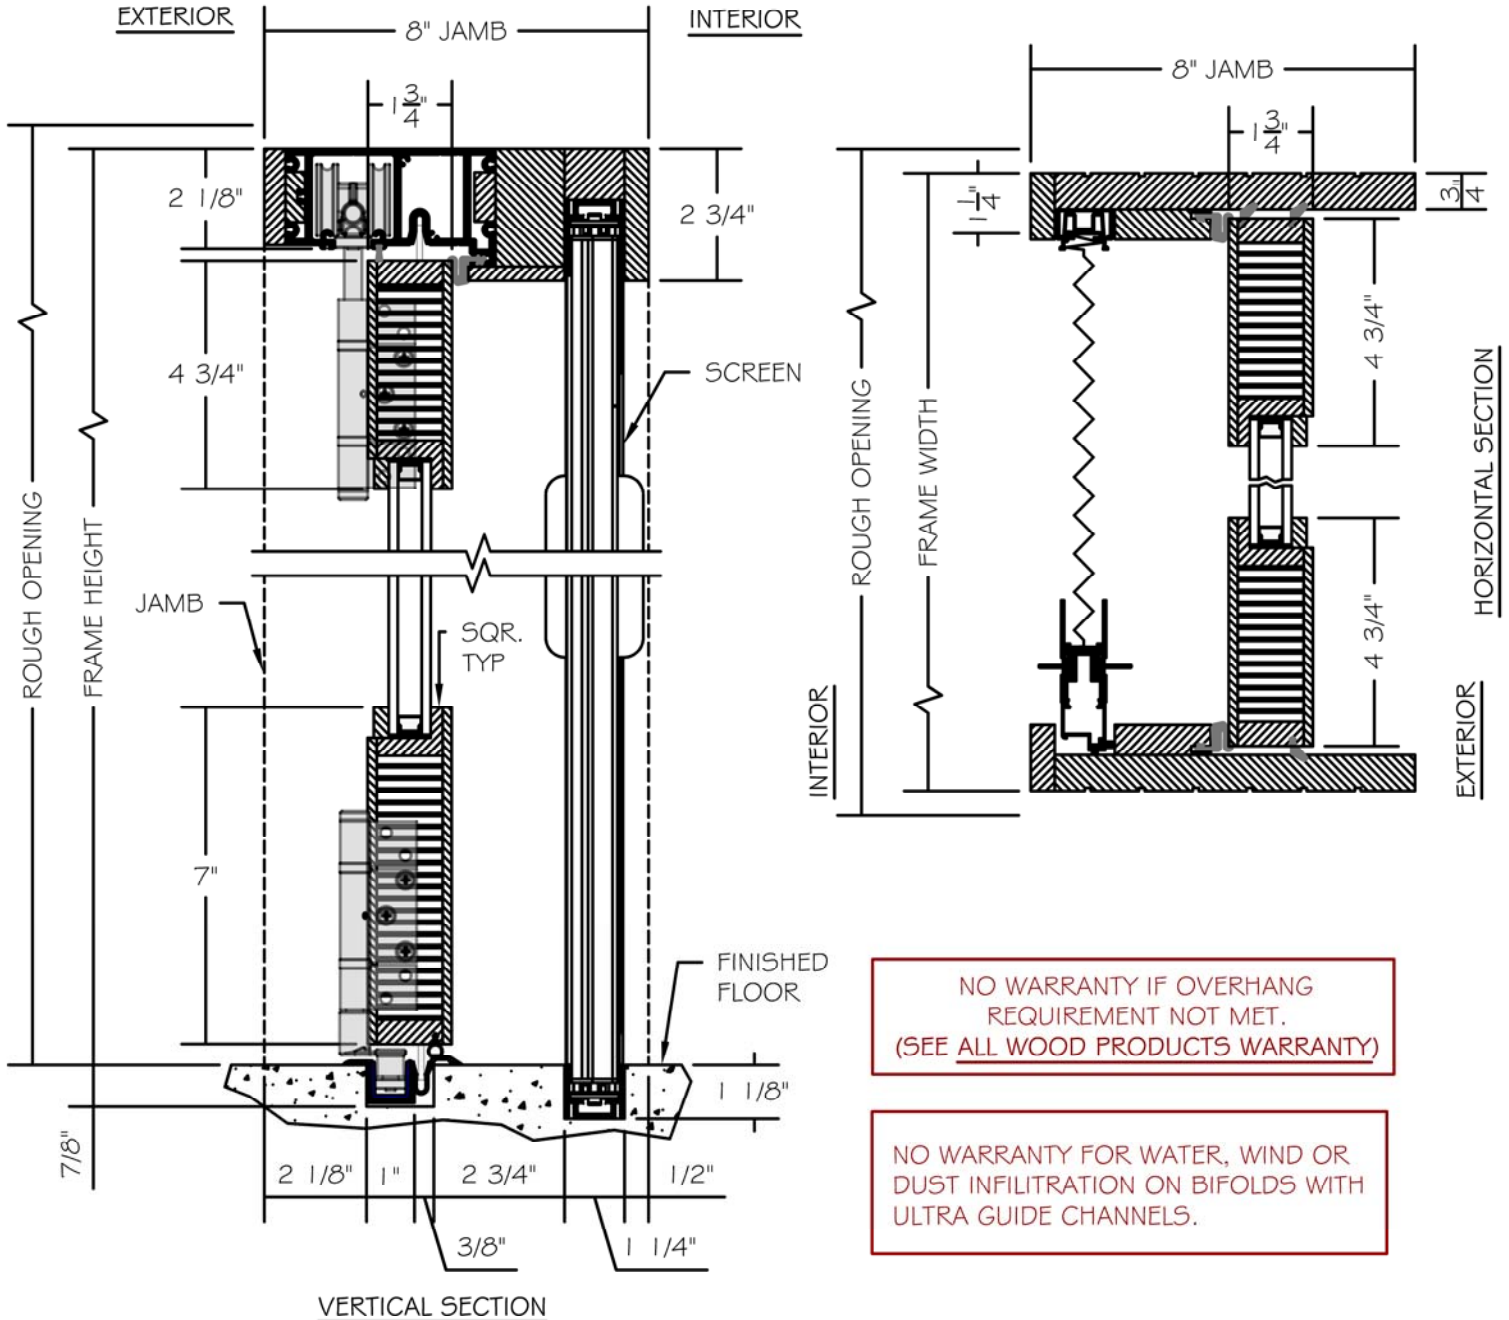

(SPECIFICATIONS MAY CHANGE WITHOUT NOTICE TO IMPROVE FUNCTION OR DESIGN)

STANDARD BIFOLD
ALL WOOD TRADITIONAL
W/ULTRA GUIDE & RETRACTABLE SCREEN

SCALE: 3" = 1'-0"

NO WARRANTY IF OVERHANG REQUIREMENT NOT MET. (SEE ALL WOOD PRODUCTS WARRANTY)

NO WARRANTY FOR WATER, WIND OR DUST INFILTRATION ON BIFOLDS WITH ULTRA GUIDE CHANNELS.

TO PRINT TO SCALE, SELECT "ACTUAL SIZE" OR DESELECT "FIT TO PAGE" IN PRINT DIALOGUE BOX

PROPRIETARY AND CONFIDENTIAL
THIS DRAWING AND ITS CONTENTS ARE THE PROPERTY OF AG MILLWORKS. REPRODUCTION OF ANY PART OF THE DRAWING IN ANY FORM WHATSOEVER WITHOUT THE PRIOR WRITTEN PERMISSION OF AG MILLWORKS IS STRICTLY FORBIDDEN. © 2013 AG MILLWORKS