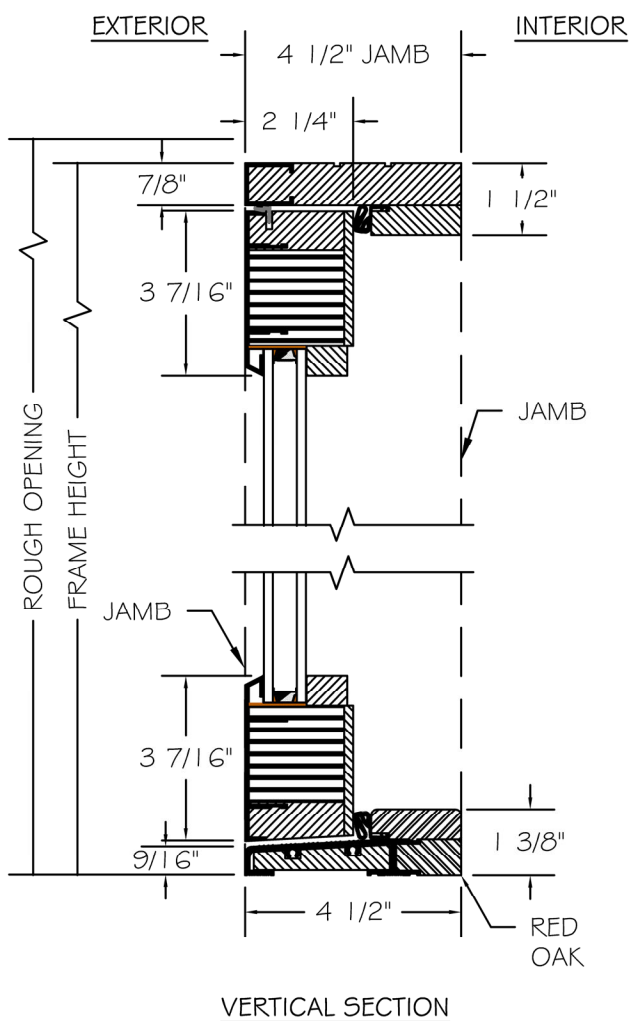

(SPECIFICATIONS MAY CHANGE WITHOUT NOTICE TO IMPROVE FUNCTION OR DESIGN)

HANDCRAFTED DOORS FOR LUXURY OUTDOOR LIVING

ENERGY PERFORMANCE

EUROPEAN CLAD

**OUT-SWING FRENCH PAIR DOORS
w/ALUMINUM SILL**

SCALE: 3" = 1'-0"

INTERIOR WOOD STICKING OPTIONS

-  SQUARE STICKING
-  BEVEL STICKING
-  OVOLO STICKING

TO PRINT TO SCALE, SELECT "ACTUAL SIZE" OR DESELECT "FIT TO PAGE" IN PRINT DIALOGUE BOX

PROPRIETARY AND CONFIDENTIAL
THIS DRAWING AND ITS CONTENTS ARE THE PROPERTY OF AG MILLWORKS. REPRODUCTION OF ANY PART OF THE DRAWING IN ANY FORM WHATSOEVER WITHOUT THE PRIOR WRITTEN PERMISSION OF AG MILLWORKS IS STRICTLY FORBIDDEN. © 2021 AG MILLWORKS