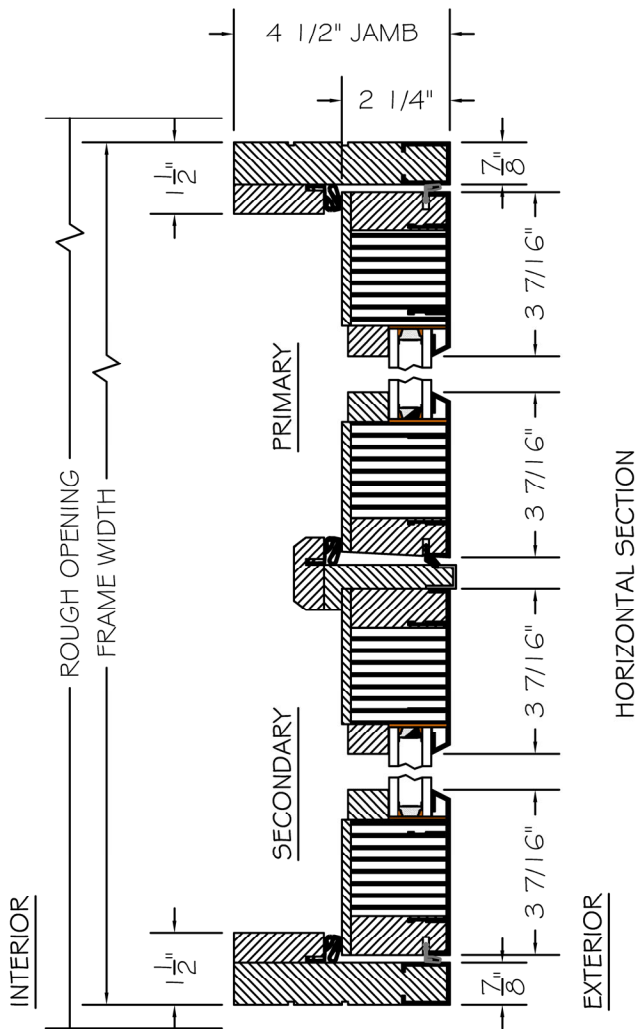

(SPECIFICATIONS MAY CHANGE WITHOUT NOTICE TO IMPROVE FUNCTION OR DESIGN)

HANDCRAFTED DOORS FOR LUXURY OUTDOOR LIVING

ENERGY PERFORMANCE

EUROPEAN CLAD

**OUT-SWING FRENCH PAIR DOORS
w/ALUMINUM SILL**

SCALE: 3" = 1'-0"

INTERIOR WOOD STICKING OPTIONS

-  SQUARE STICKING
-  BEVEL STICKING
-  OVOLO STICKING

TO PRINT TO SCALE, SELECT "ACTUAL SIZE" OR DESELECT "FIT TO PAGE" IN PRINT DIALOGUE BOX

PROPRIETARY AND CONFIDENTIAL
THIS DRAWING AND ITS CONTENTS ARE THE PROPERTY OF AG MILLWORKS. REPRODUCTION OF ANY PART OF THE DRAWING IN ANY FORM WHATSOEVER WITHOUT THE PRIOR WRITTEN PERMISSION OF AG MILLWORKS IS STRICTLY FORBIDDEN. © 2021 AG MILLWORKS