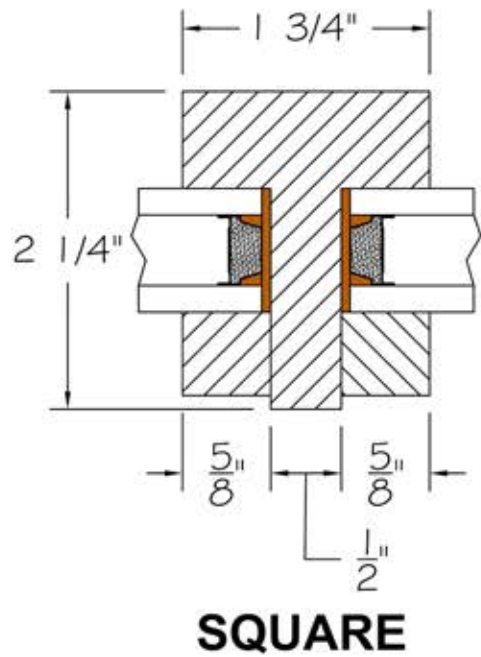

EXTERIOR

INTERIOR

DETAIL OF
TRUE DIVIDED LITE BAR