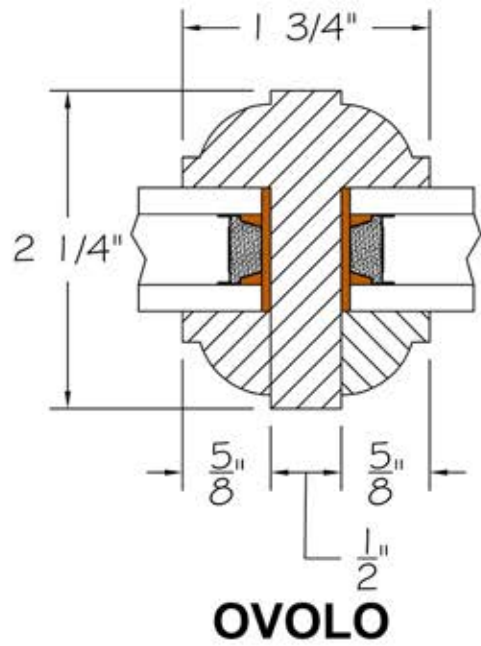

EXTERIOR

INTERIOR

DETAIL OF
TRUE DIVIDED LITE BAR