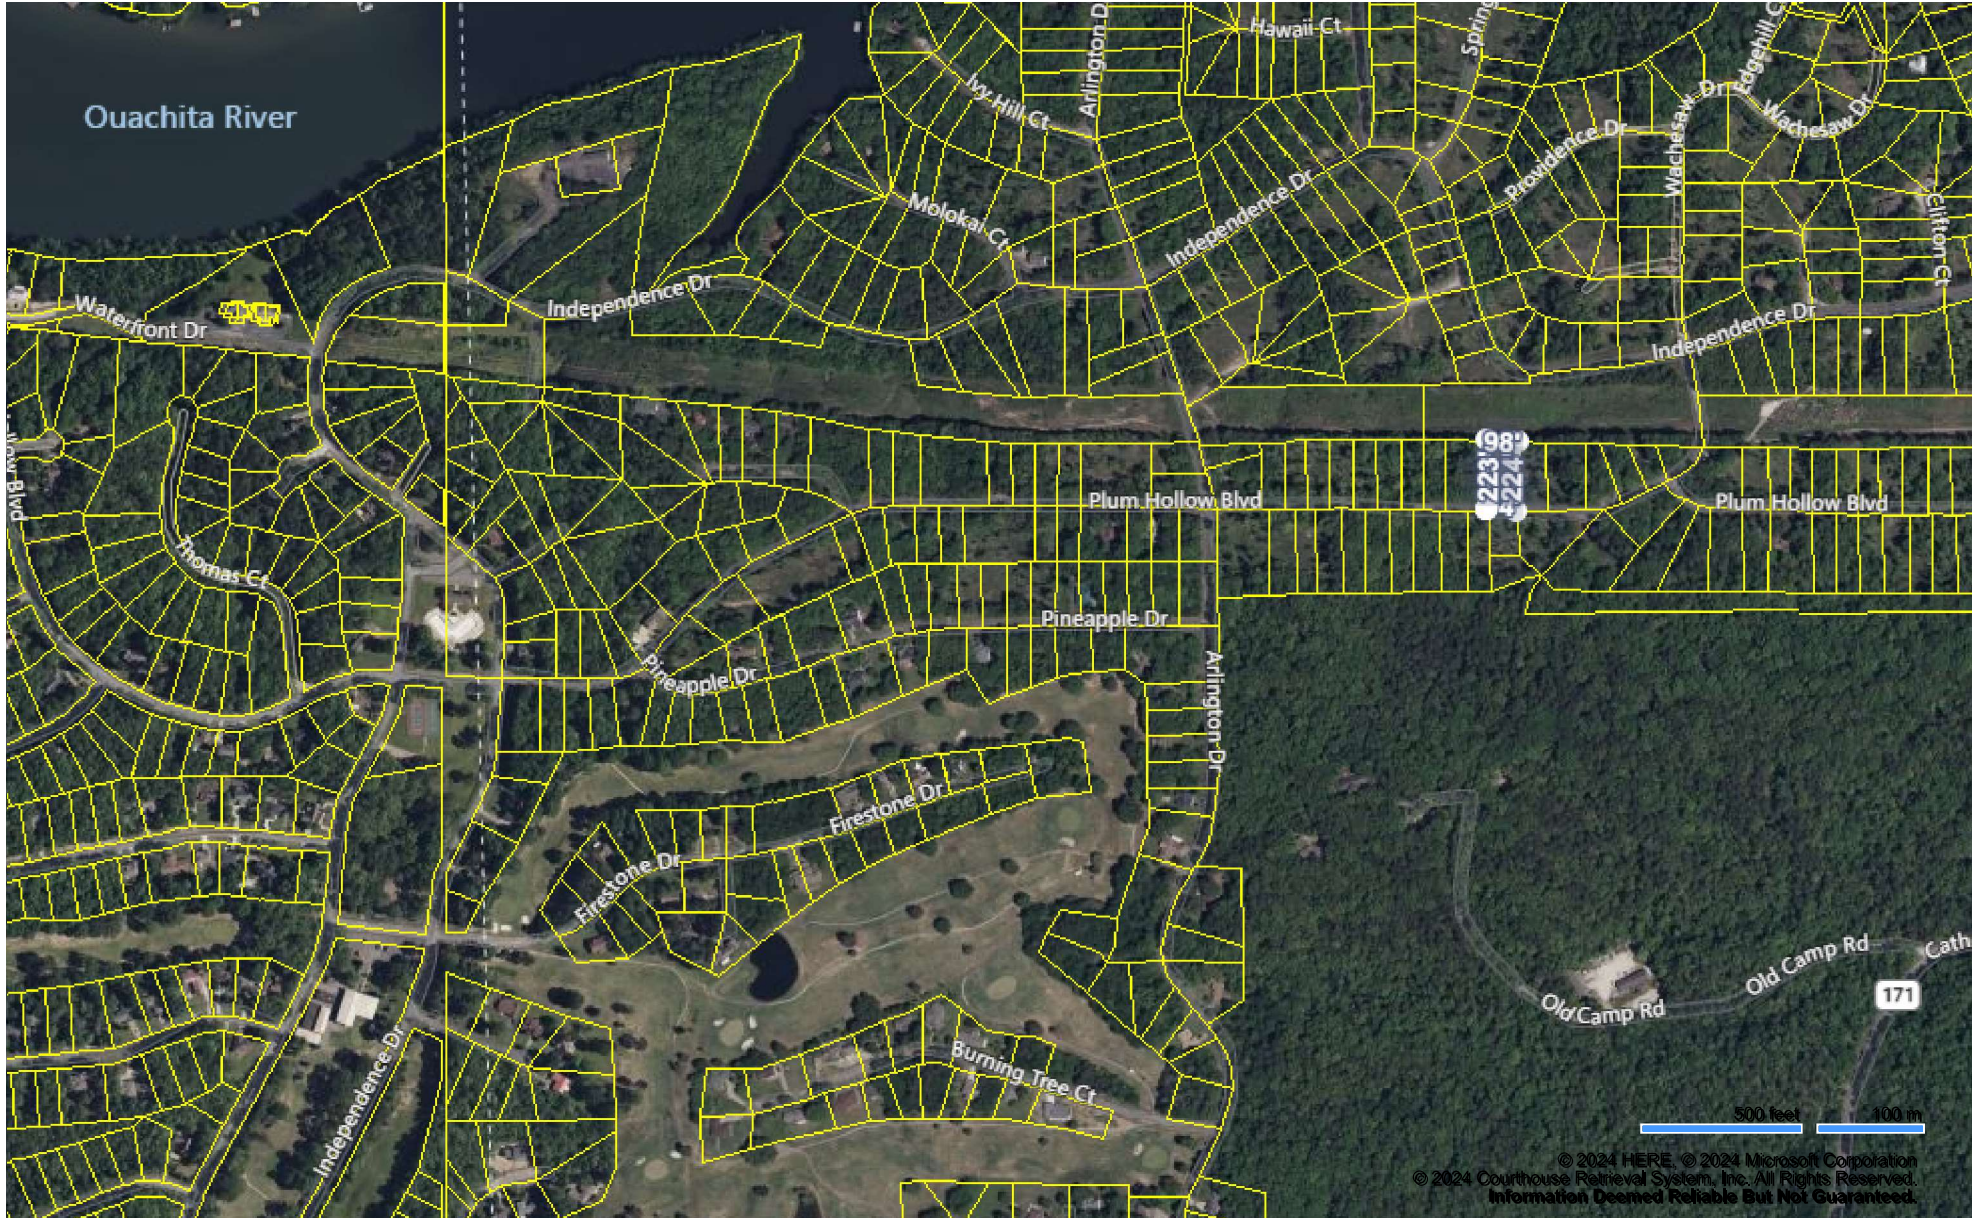

Map for Parcel Address: Plum Holw Hot Springs, AR 71913 Parcel ID: 633-16035-000

© 2024 Courthouse Retrieval System, Inc. All Rights Reserved.
Information Deemed Reliable But Not Guaranteed.