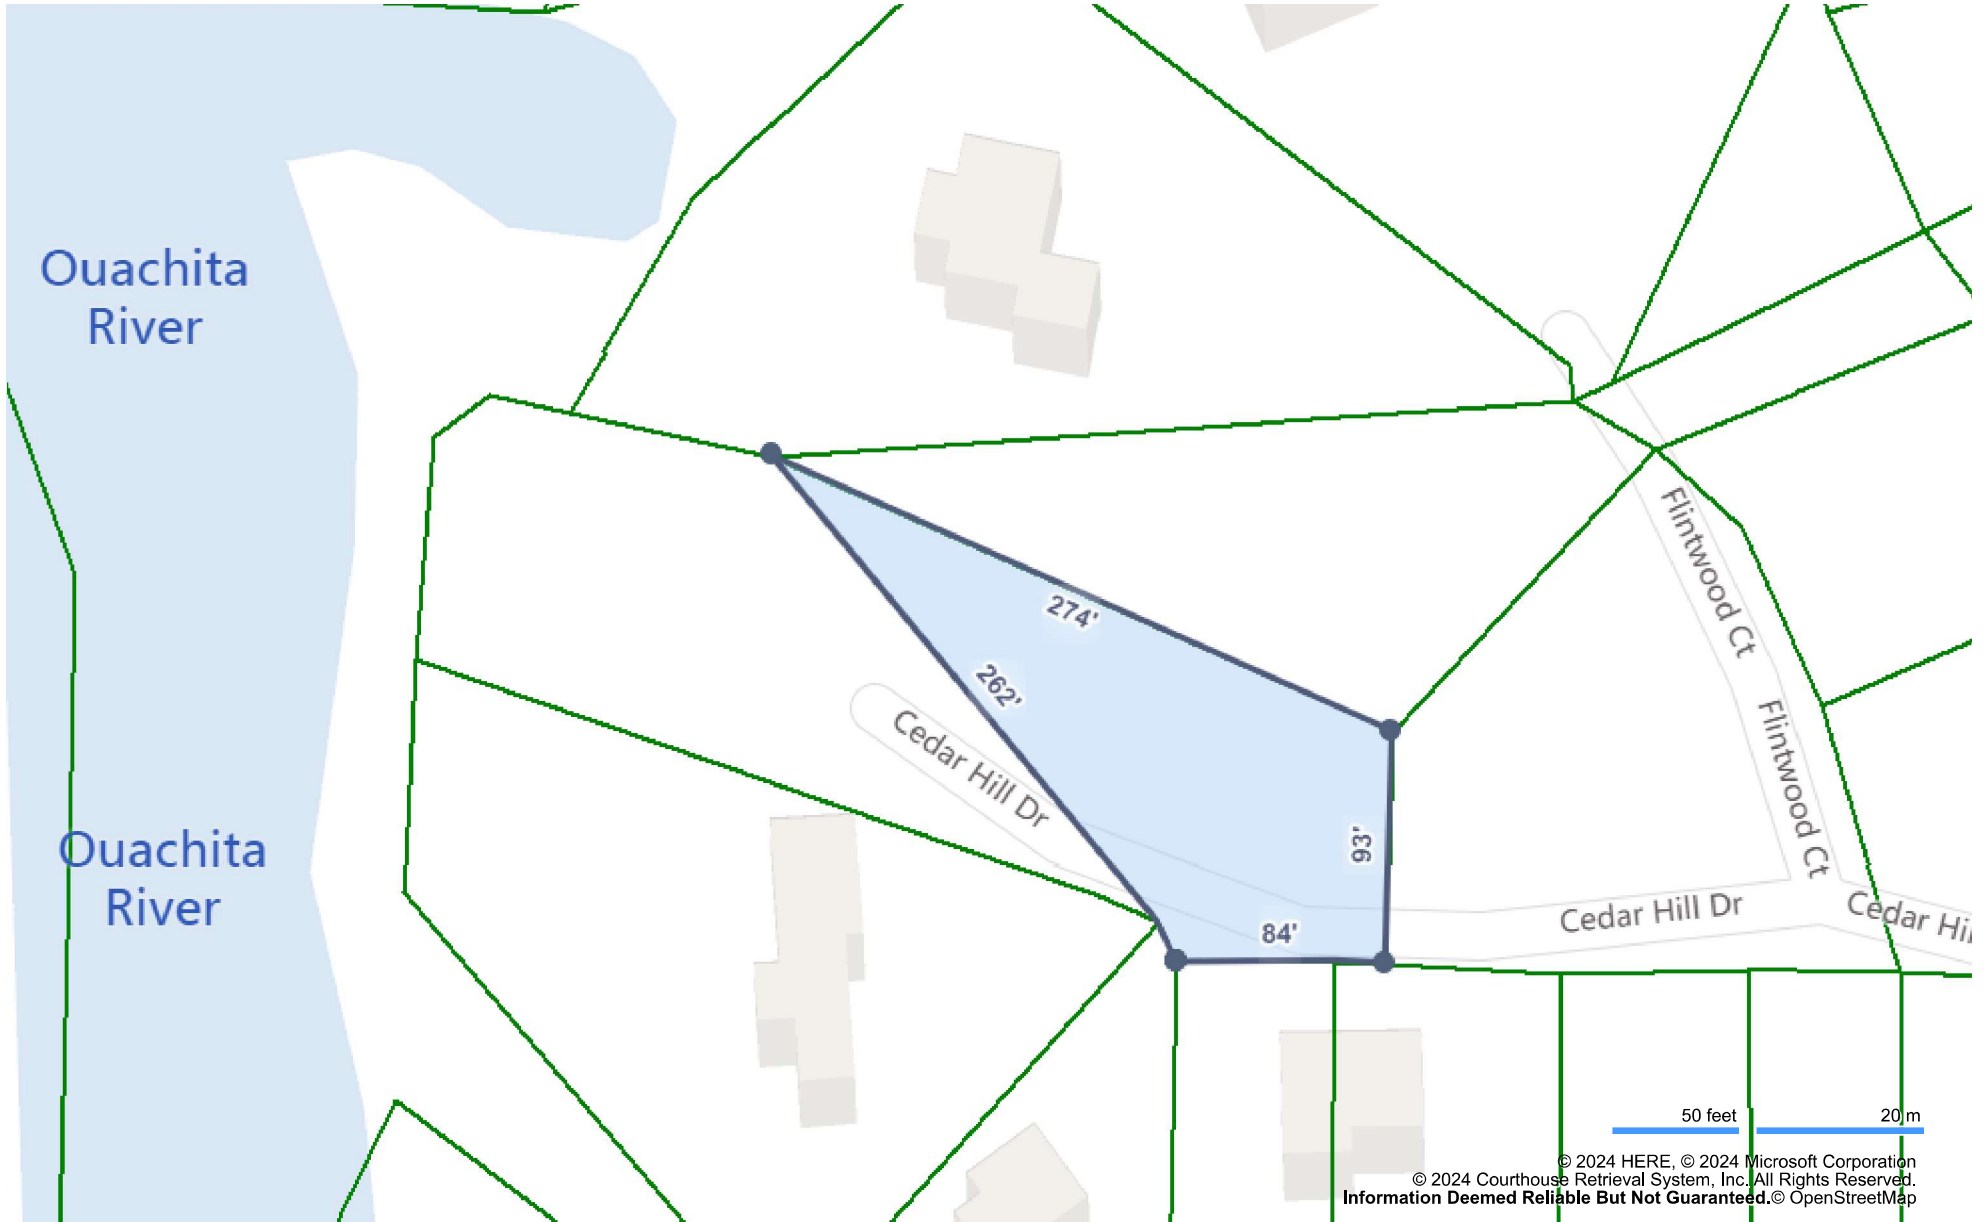

Map for Parcel Address: Cedar Hill Dr AR 71913 Parcel ID: 633-17188-000

© 2024 Courthouse Retrieval System, Inc. All Rights Reserved.  
Information Deemed Reliable But Not Guaranteed.

© 2024 HERE, © 2024 Microsoft Corporation  
© 2024 Courthouse Retrieval System, Inc. All Rights Reserved.  
Information Deemed Reliable But Not Guaranteed. © OpenStreetMap