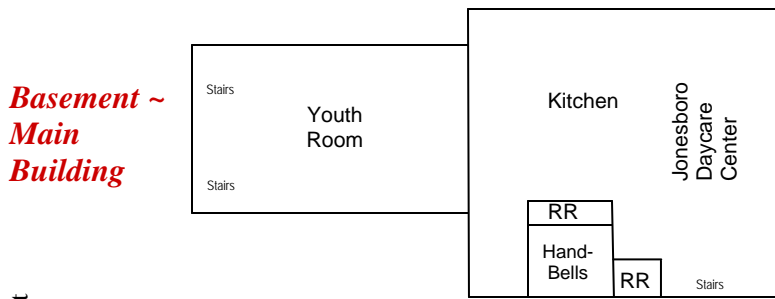

2nd Floor ~ Main Building

**Sunday School Classes
For Children & Youth
(Sunday, 10:00 am)**

Preschool	Room 204
Grades K-2	Room 202
Grades 3-5	Room 205
Middle School (Gr 6-8)	Room 210
High School	Room 212

**Pioneer Clubs for Children
(Wednesdays, 6:30 pm)**

2-3 Year Olds	Room 204
4-5 Year Olds	Room 203
Grades 1-2	Room 205
Grades 3-4	Room 210
Trailblazers (Gr 5-6)	Room 211

**1st Floor ~
Main
Building**

**Basement ~
Main
Building**

Wesley Center

Adult Sunday School Classes:

Transitioners	1st Floor, Main Bldg.
Bible Study en Español	#203, Main Bldg.
Epworth-Tyson Class	Parlor
A.L. Isley Class	Chapel
Inquirers Class	Library
Seekers Class	Room 301
Fellowship Class	Room 302
Amey Womble Class	Room 306
Sneakers Class	Great Room

RR Denotes Restroom

Map is not to precise scale.