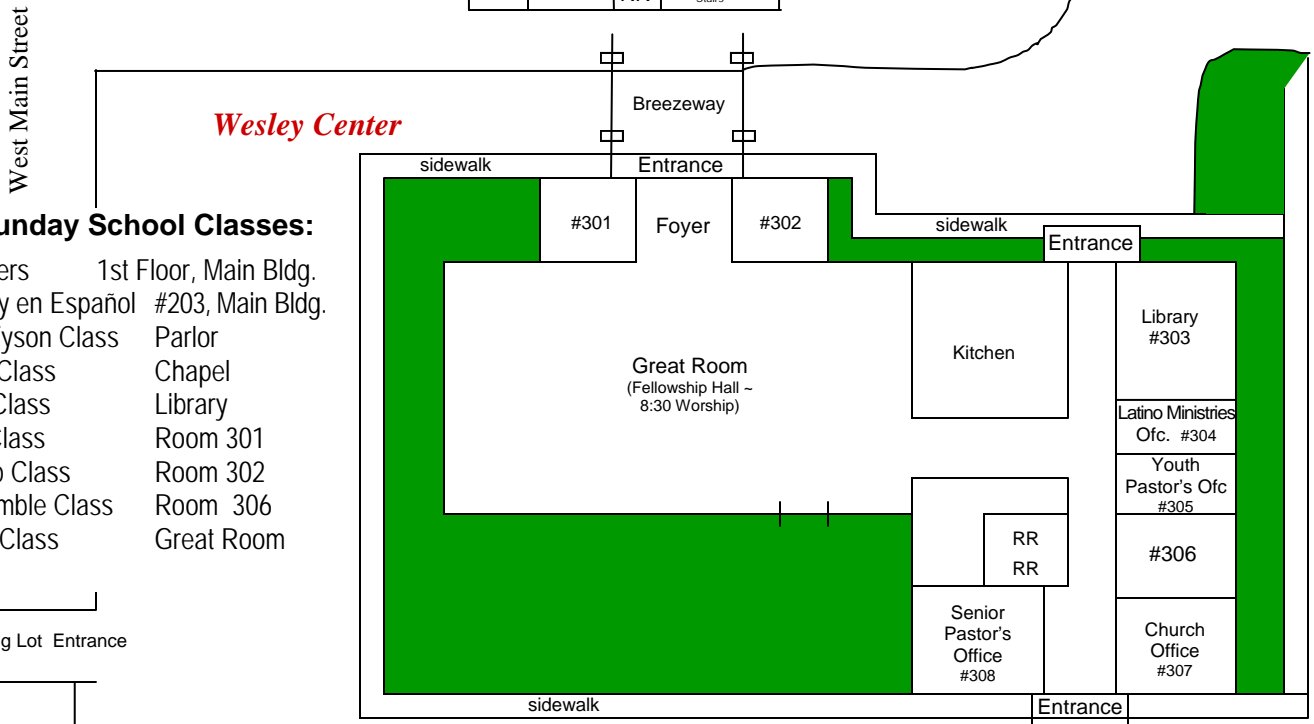

**Pioneer Clubs for Children
(Wednesdays, 6:30 pm)**

2-3 Year Olds	Room 204
4-5 Year Olds	Room 203
Grades 1-2	Room 205
Grades 3-4	Room 210
Trailblazers (Gr 5-6)	Room 211

**1st Floor ~
Main
Building**

**Basement ~
Main
Building**

Wesley Center

Adult Sunday School Classes:

Transitioners	1st Floor, Main Bldg.
Bible Study en Español	#203, Main Bldg.
Epworth-Tyson Class	Parlor
A.L. Isley Class	Chapel
Inquirers Class	Library
Seekers Class	Room 301
Fellowship Class	Room 302
Amey Womble Class	Room 306
Sneakers Class	Great Room

RR Denotes Restroom

Map is not to precise scale.