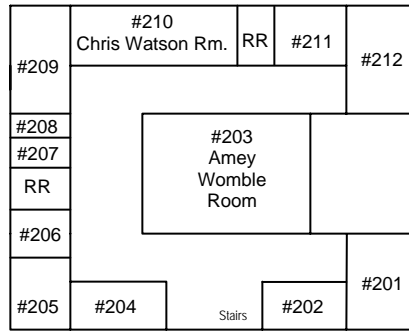

2nd Floor ~ Main Building

**Sunday School Classes
For Children & Youth
(Sunday, 10:00 am)**

Preschool	Room 204
Grades K-2	Room 202
Grades 3-5	Room 205
Middle School (Gr 6-8)	Room 210
High School	Room 212

**Pioneer Clubs for Children
(Wednesdays, 6:30 pm)**

2-3 Year Olds	Room 204
4-5 Year Olds	Room 203
Grades 1-2	Room 205
Grades 3-4	Room 210
Trailblazers (Gr 5-6)	Room 211

**1st Floor ~
Main
Building**

**Basement ~
Main
Building**

Wesley Center

Adult Sunday School Classes:

Transitioners	1st Floor, Main Bldg.
Bible Study en Español	#203, Main Bldg.
Epworth-Tyson Class	Parlor
A.L. Isley Class	Chapel
Inquirers Class	Library
Seekers Class	Room 301
Fellowship Class	Room 302
Amey Womble Class	Room 306
Sneakers Class	Great Room

RR Denotes Restroom

Map is not to precise scale.