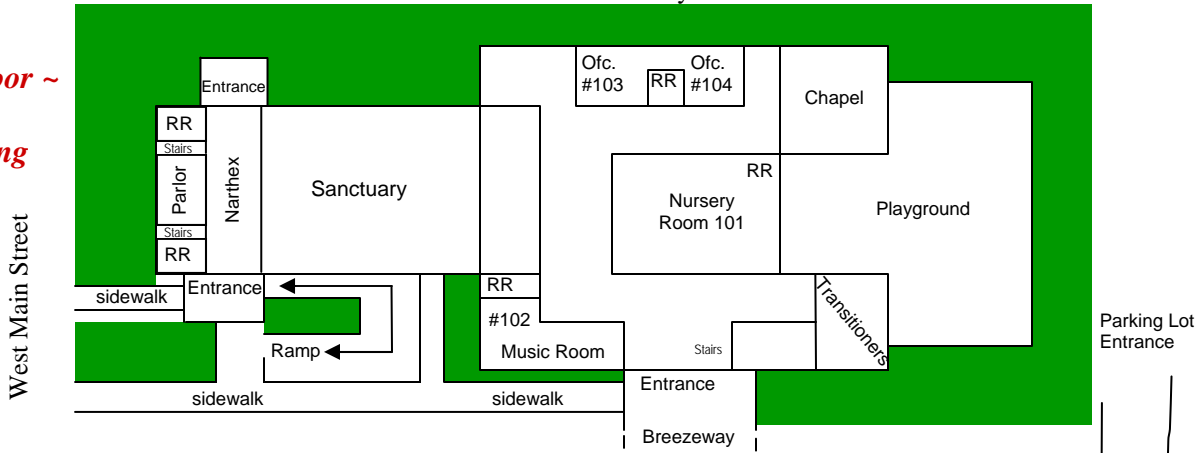

2nd Floor ~ Main Building

**Sunday School Classes
For Children & Youth
(Sunday, 10:00 am)**

Preschool	Room 204
Grades K-2	Room 202
Grades 3-5	Room 205
Middle School (Gr 6-8)	Room 210
High School	Room 212

**Pioneer Clubs for Children
(Wednesdays, 6:30 pm)**

2-3 Year Olds	Room 204
4-5 Year Olds	Room 203
Grades 1-2	Room 205
Grades 3-4	Room 210
Trailblazers (Gr 5-6)	Room 211

**1st Floor ~
Main
Building**

**Basement ~
Main
Building**

Wesley Center

Adult Sunday School Classes:

Transitioners	1st Floor, Main Bldg.
Bible Study en Español	#203, Main Bldg.
Epworth-Tyson Class	Parlor
A.L. Isley Class	Chapel
Inquirers Class	Library
Seekers Class	Room 301
Fellowship Class	Room 302
Amey Womble Class	Room 306
Sneakers Class	Great Room

RR Denotes Restroom

Map is not to precise scale.