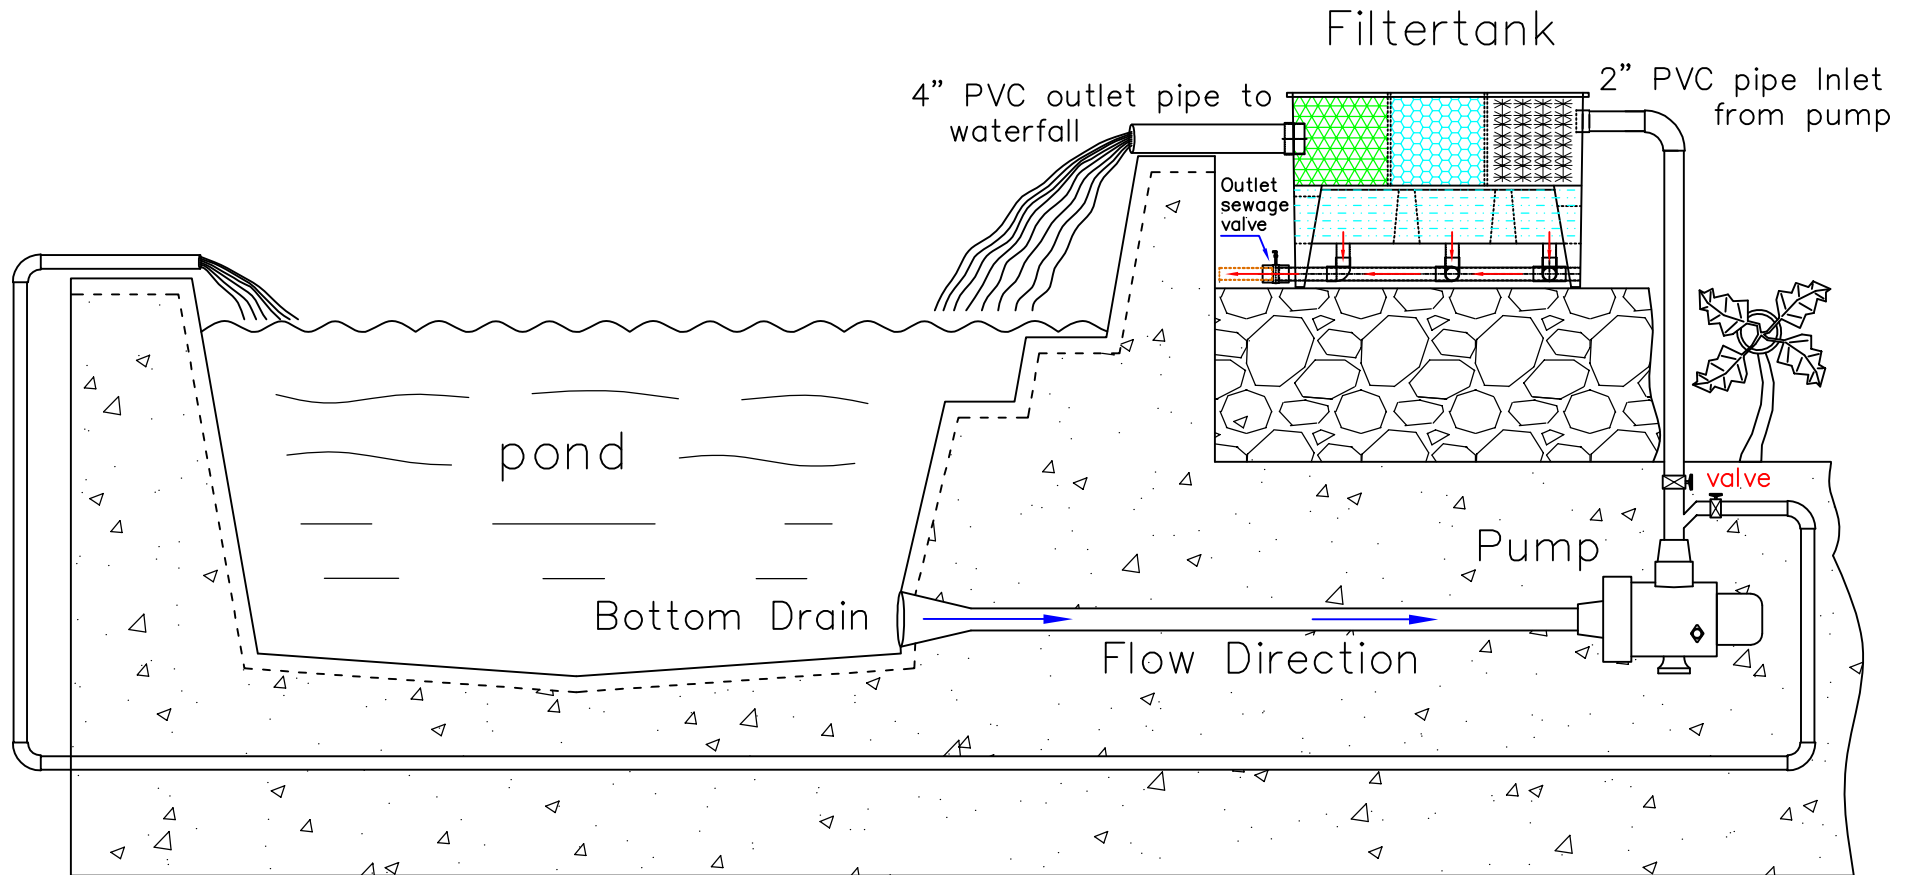

FRP Filter Tank Installation manual

<http://www.frpfiltertank.com>

Installation for Pump fed-in Model FRP Filtertank

FRP Filter Tank Installation manual

Pump fed model

► Installation order

FRP Filter Tank Installation manual

Pump fed model

► Installation order

Accessories Included in the package

110mmX4"
CONCENTRIC
REDUCER

2 pcs

4"X2"
CONCENTRIC
REDUCER

1 pcs