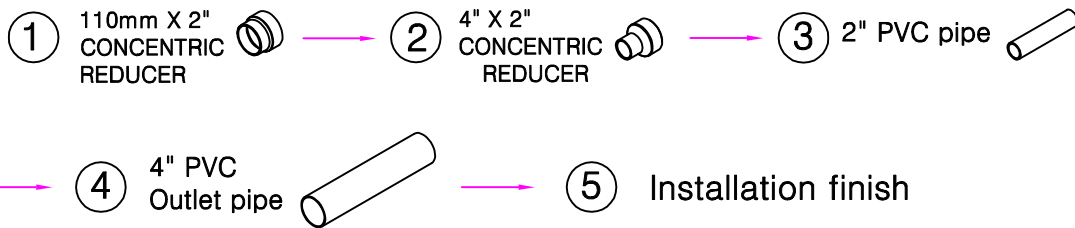

FRP Filter Tank Installation manual

<http://www.frpfiltertank.com>

Installation for Pump fed-in Model FRP Filtertank

FRP Filter Tank Installation manual

Pump fed model

► Installation order

FRP Filter Tank Installation manual

Pump fed model

► Installation order

Accessories Included in the package

110mmX4"
CONCENTRIC
REDUCER

2 pcs

4"X2"
CONCENTRIC
REDUCER

1 pcs