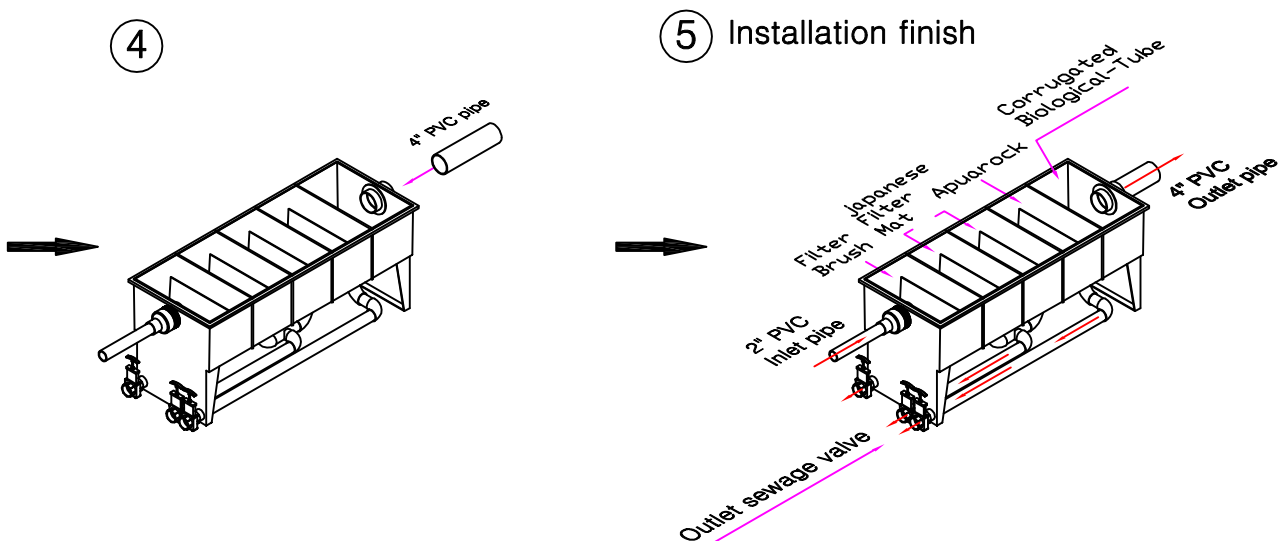

FRP Filter Tank Installation manual

<http://www.frpfiltertank.com>

Installation for Pump fed-in Model FRP Filtertank

FRP Filter Tank Installation manual

Pump fed model

► Installation order

FRP Filter Tank Installation manual

Pump fed model

► Installation order

Accessories Included in the package

110mmX4"
CONCENTRIC
REDUCER

2 pcs

4"X2"
CONCENTRIC
REDUCER

1 pcs