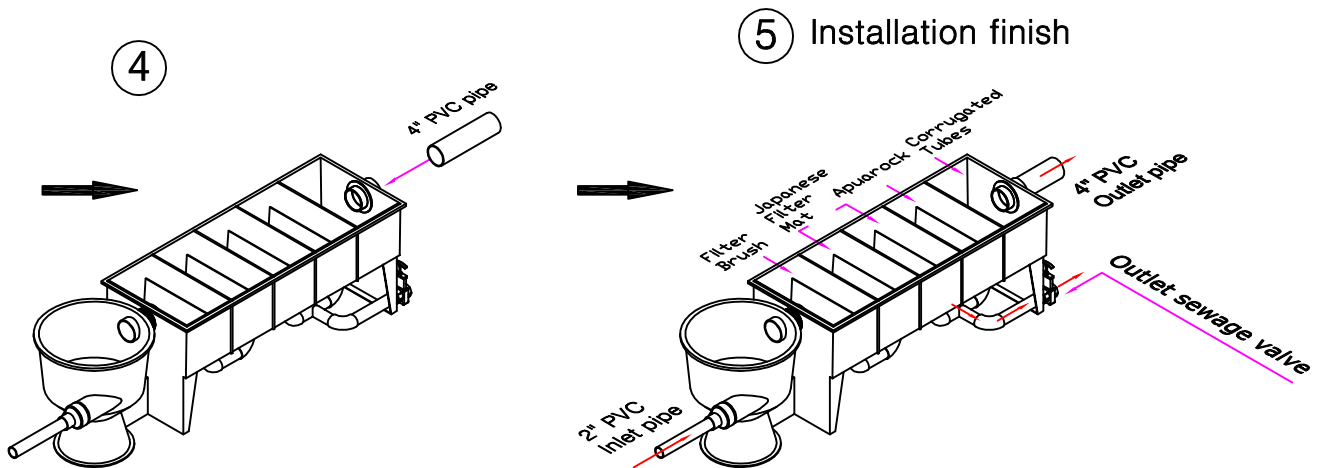

FRP Filter Tank Installation manual

<http://www.frpfiltertank.com>

Installation for Pump fed-in Model FRP Filtertank

FRP Filter Tank Installation manual

Pump fed model

► Installation order

FRP Filter Tank Installation manual

Pump fed model

► Installation order

Accessories Included in the package

110mmX4"
CONCENTRIC
REDUCER

2 pcs

4"X2"
CONCENTRIC
REDUCER

1 pcs