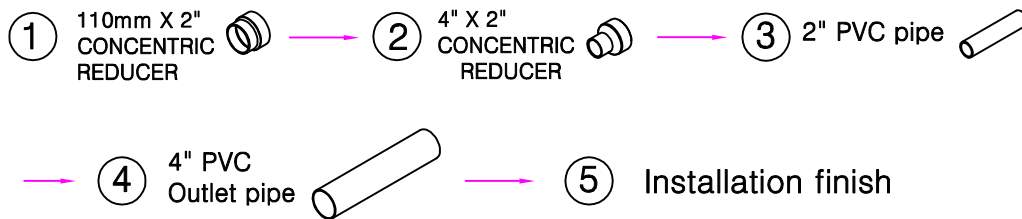

FRP Filter Tank Installation manual

Pump fed model

► Installation order