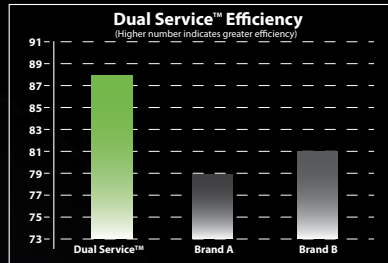

DUAL SERVICE™

A premium compound, unique in that it has been proven to perform well on both internal combustion and electric trucks.

- **Low Rolling Resistance Reduces Fuel And Energy Costs**
- **Increased Chip And Chunk Resistance**
- **Available In Smooth And Traction**
- **Good Ride Quality Reduces Driver, Equipment And Load Fatigue**
- **Reduced Heat Build-Up Helps Prolong Tire Life**
- **Longer Lasting Standard Compound Offers Increased Vehicle Productivity**