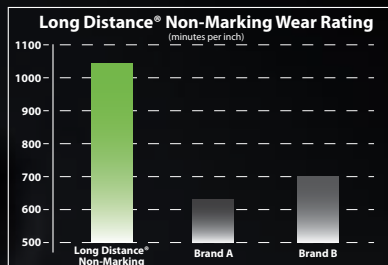

The Dual Service™ compound lowers fuel consumption and energy cost compared to other standard compounds.

**LONG DISTANCE®
NON-MARKING**

LONG DISTANCE® NON-MARKING

This premium compound is designed for up to 40% longer tread life. Ideal for applications where tread life is essential.

- **Extended Wear - up to 40% Greater Than Standard Non-Marking**
- **Available In Smooth And Traction**
- **Chip And Chunk Resistant**
- **Greater Load Capacity Than Standard Non-Marking**
- **Good Traction And Braking Performance**
- **Extended Wear Translates to Greater Productivity And Cost Savings**

In side by side tests, the Long Distance® Non-Marking compound outlasts other non-marking tires by over 40%.

LION®

Designed for heavier load situations with a 25% greater carrying capacity, this tire offers increased stability as it improves steer tire performance.